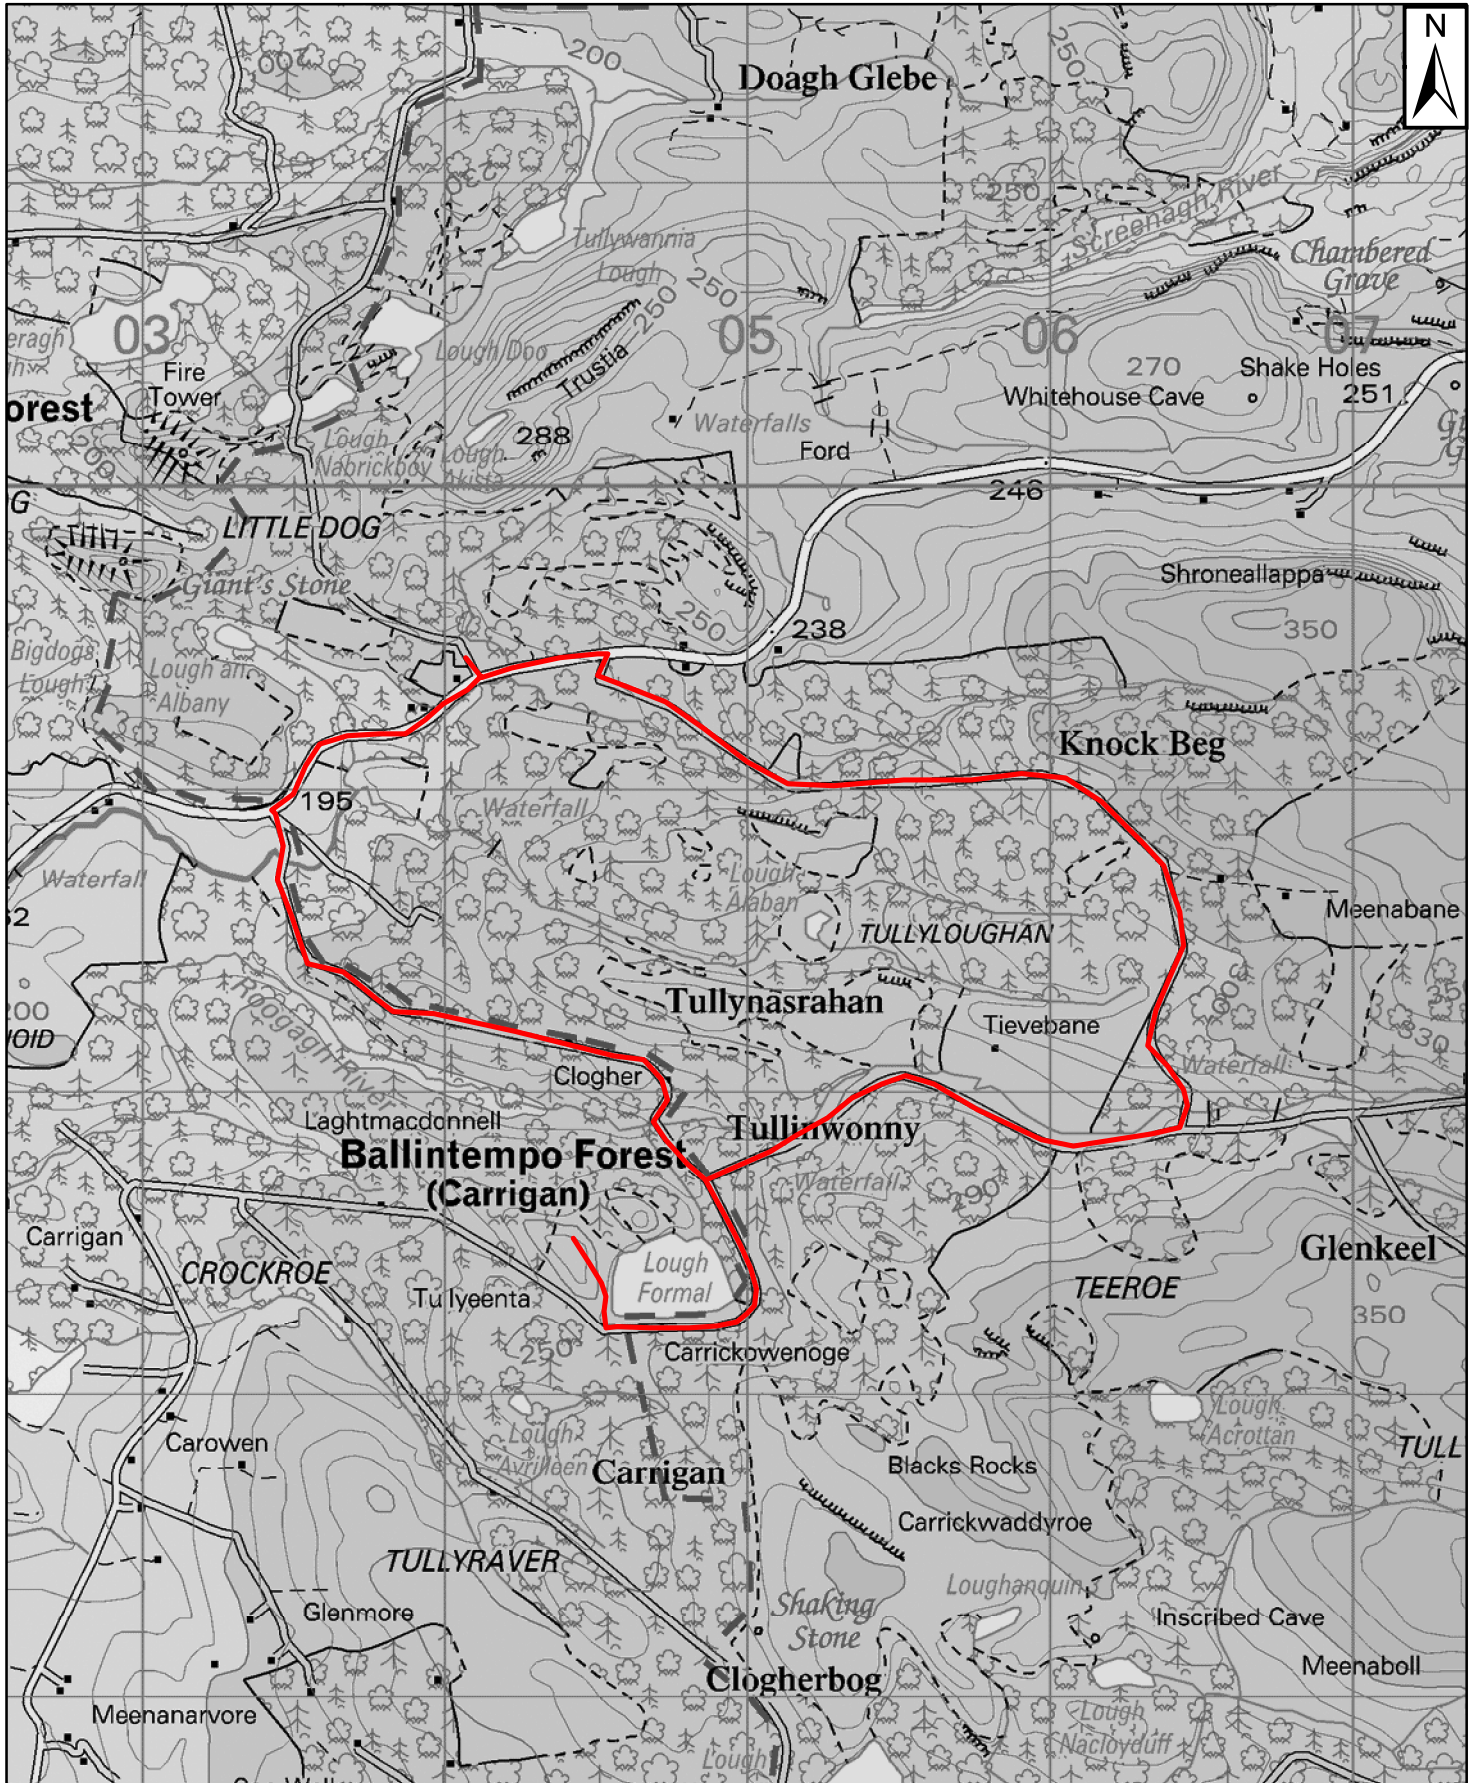

# Lough Formal Walk: Carrigan Forest

1:25,000

**WalkNI.com**  
Your definitive guide to walking  
in Northern Ireland

This material is Crown Copyright and is reproduced with the permission of Land and Property Services under delegated authority from the Controller of Her Majesty's Stationary Office, © Crown copyright and database rights NIMA ESA&LA205.2