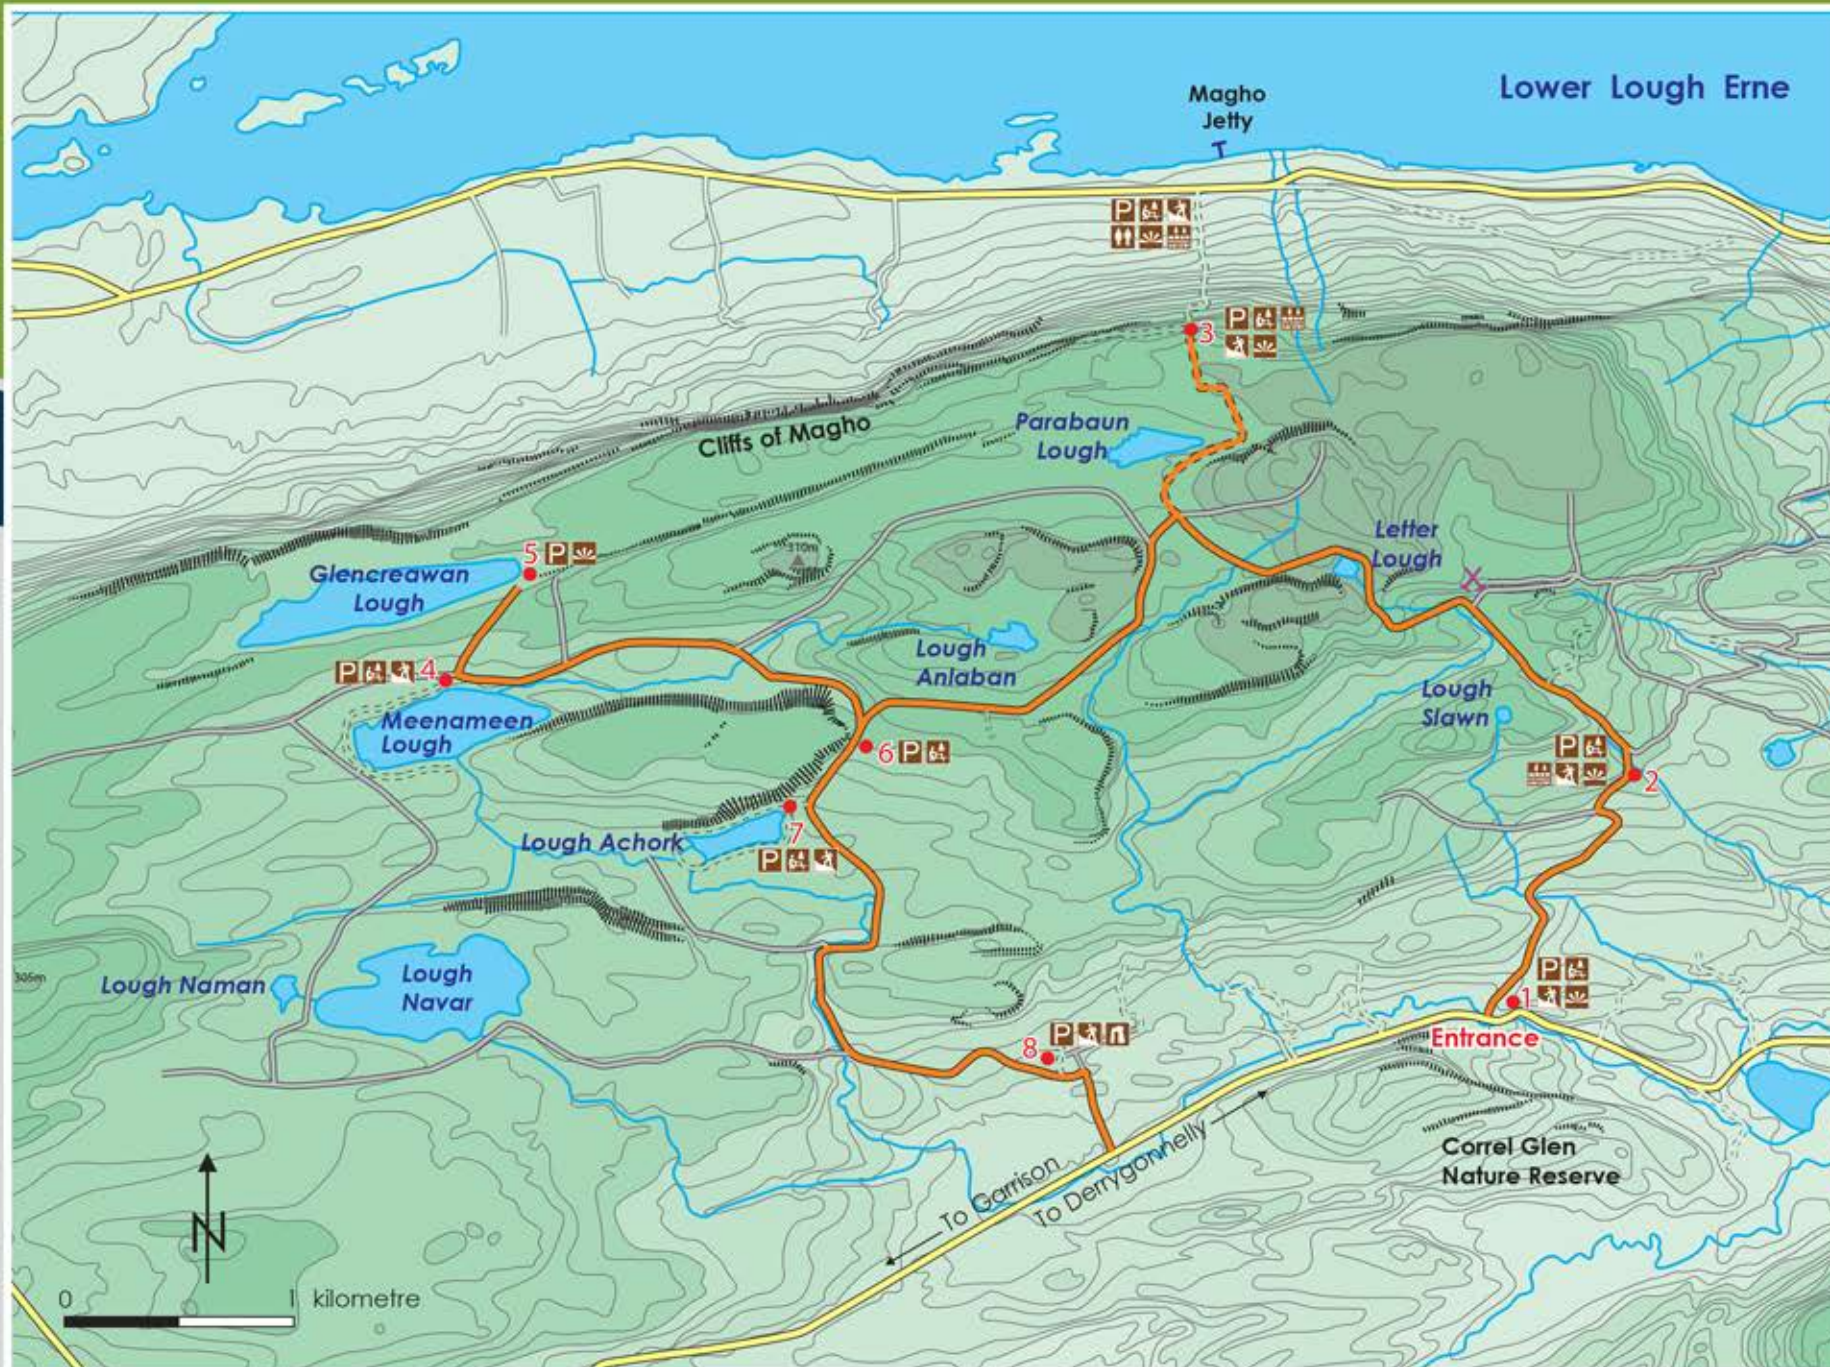

Lough Navar Forest

MAP LEGEND

- Forest Tracks
- Footpaths
- Lough Navar scenic drive
- Public Roads
- Disused quarry
- Lakes
- Rivers
- Contours
- Scarps
- 1 Carrick Lough Viewpoint
- 2 Aghameelan Viewpoint
- 3 Magho Viewpoint
- 4 Meenameen Lough
- 5 Glencreawan Lough
- 6 Old Man's Head
- 7 Lough Achork
- 8 The Sweat House
- Parking
- Picnic area
- Walking route
- Viewpoint
- Archaeological feature
- Geological Site
- Public Toilets