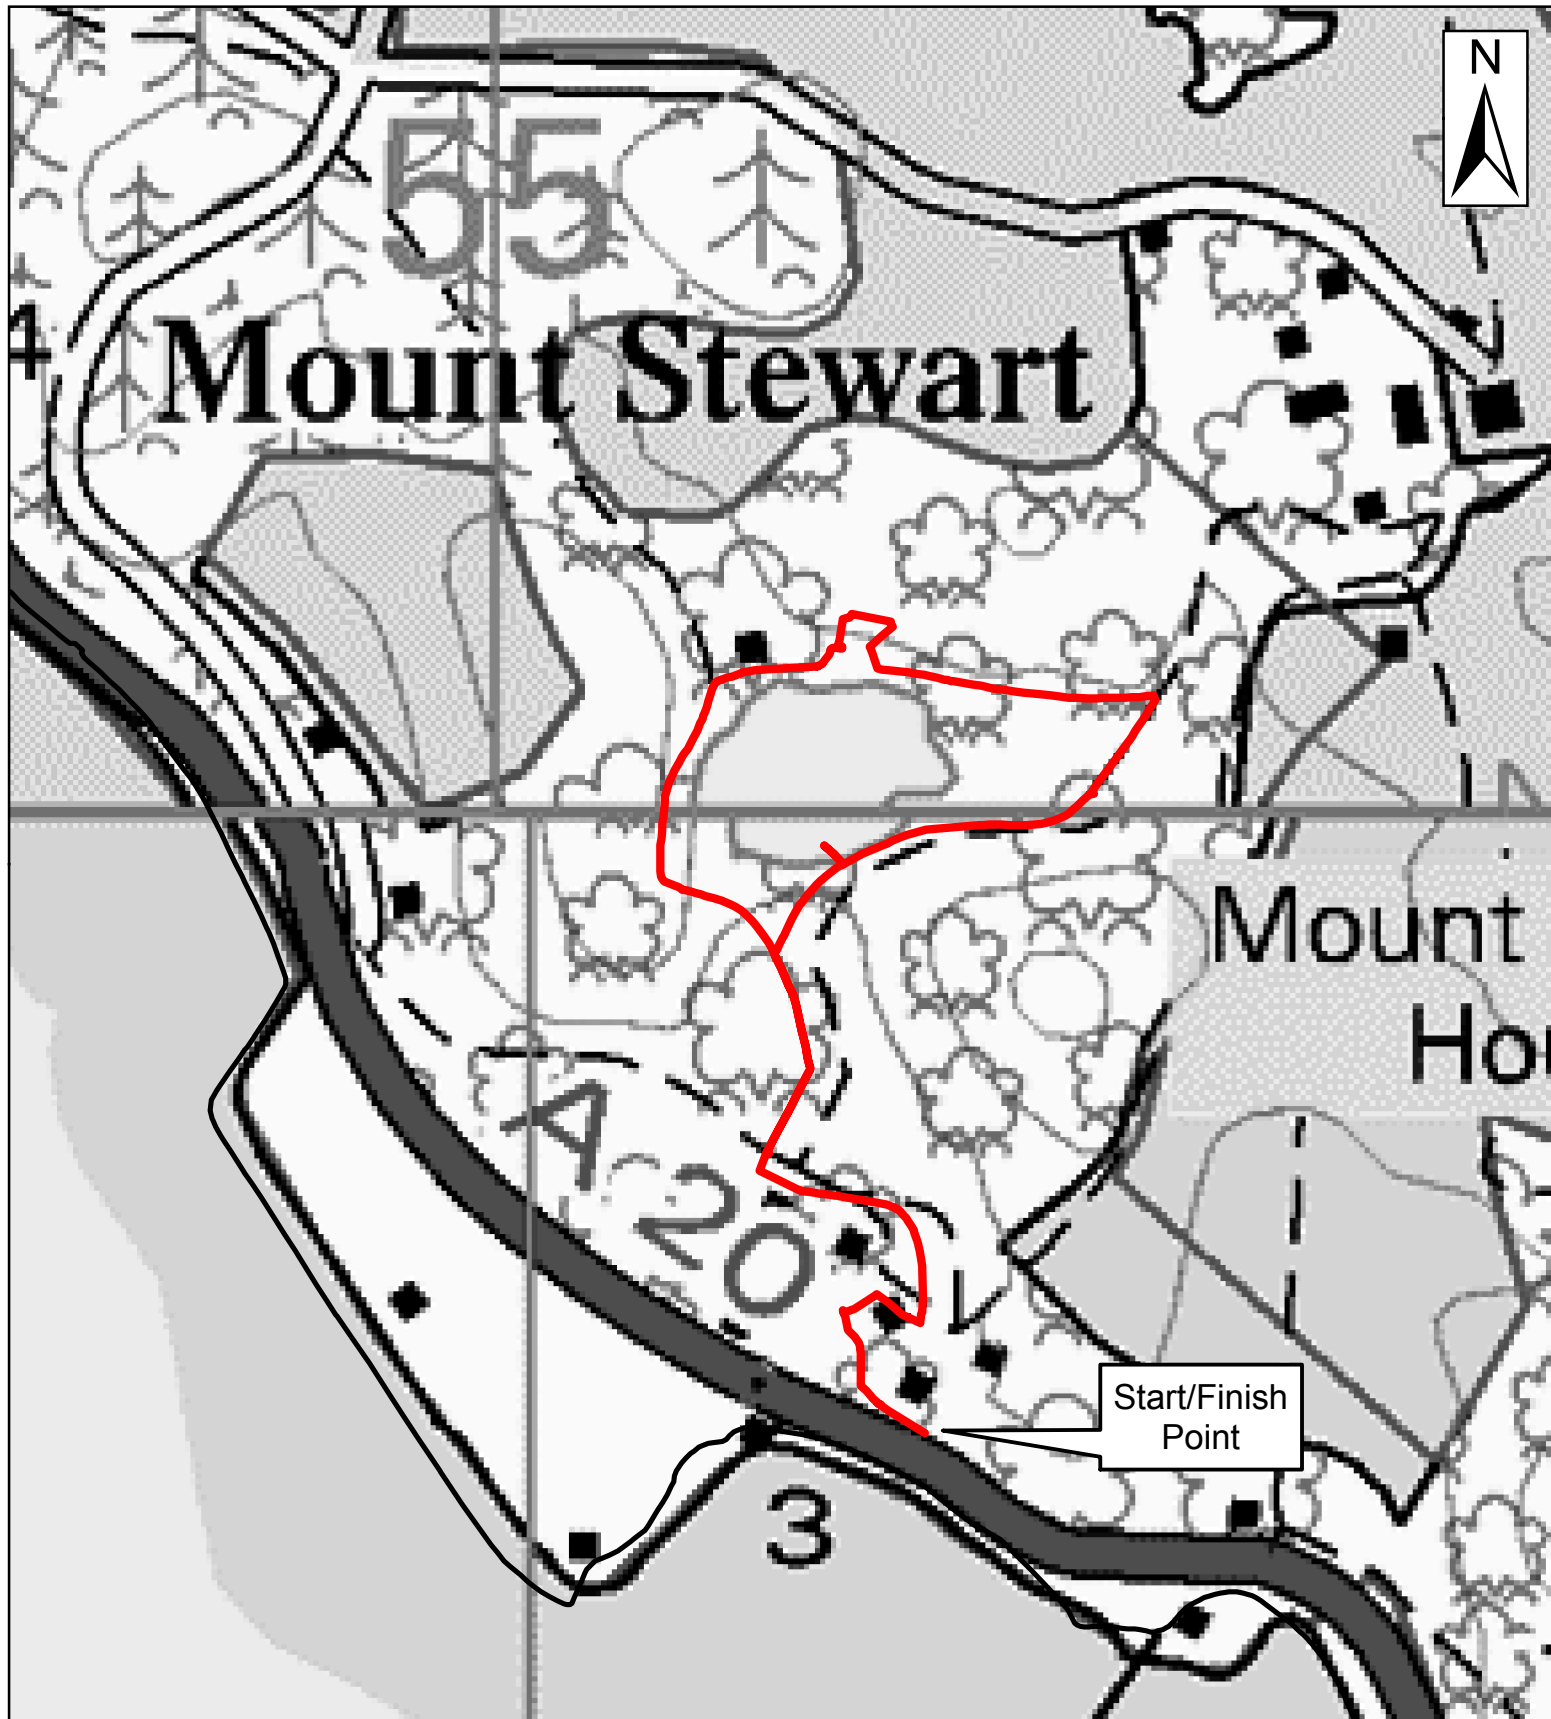

Mount Stewart - Lake and Garden Walk

1:6,000

0 90 180 360 Meters

WalkNI.com
*Your definitive guide to walking
in Northern Ireland*

This material is based upon Crown Copyright and is reproduced with the permission of Land & Property Services under delegated authority from the Controller of Her Majesty's Stationary Office, Crown Copyright and database rights, EMOU206.2. Northern Ireland Environment Agency Copyright 2012