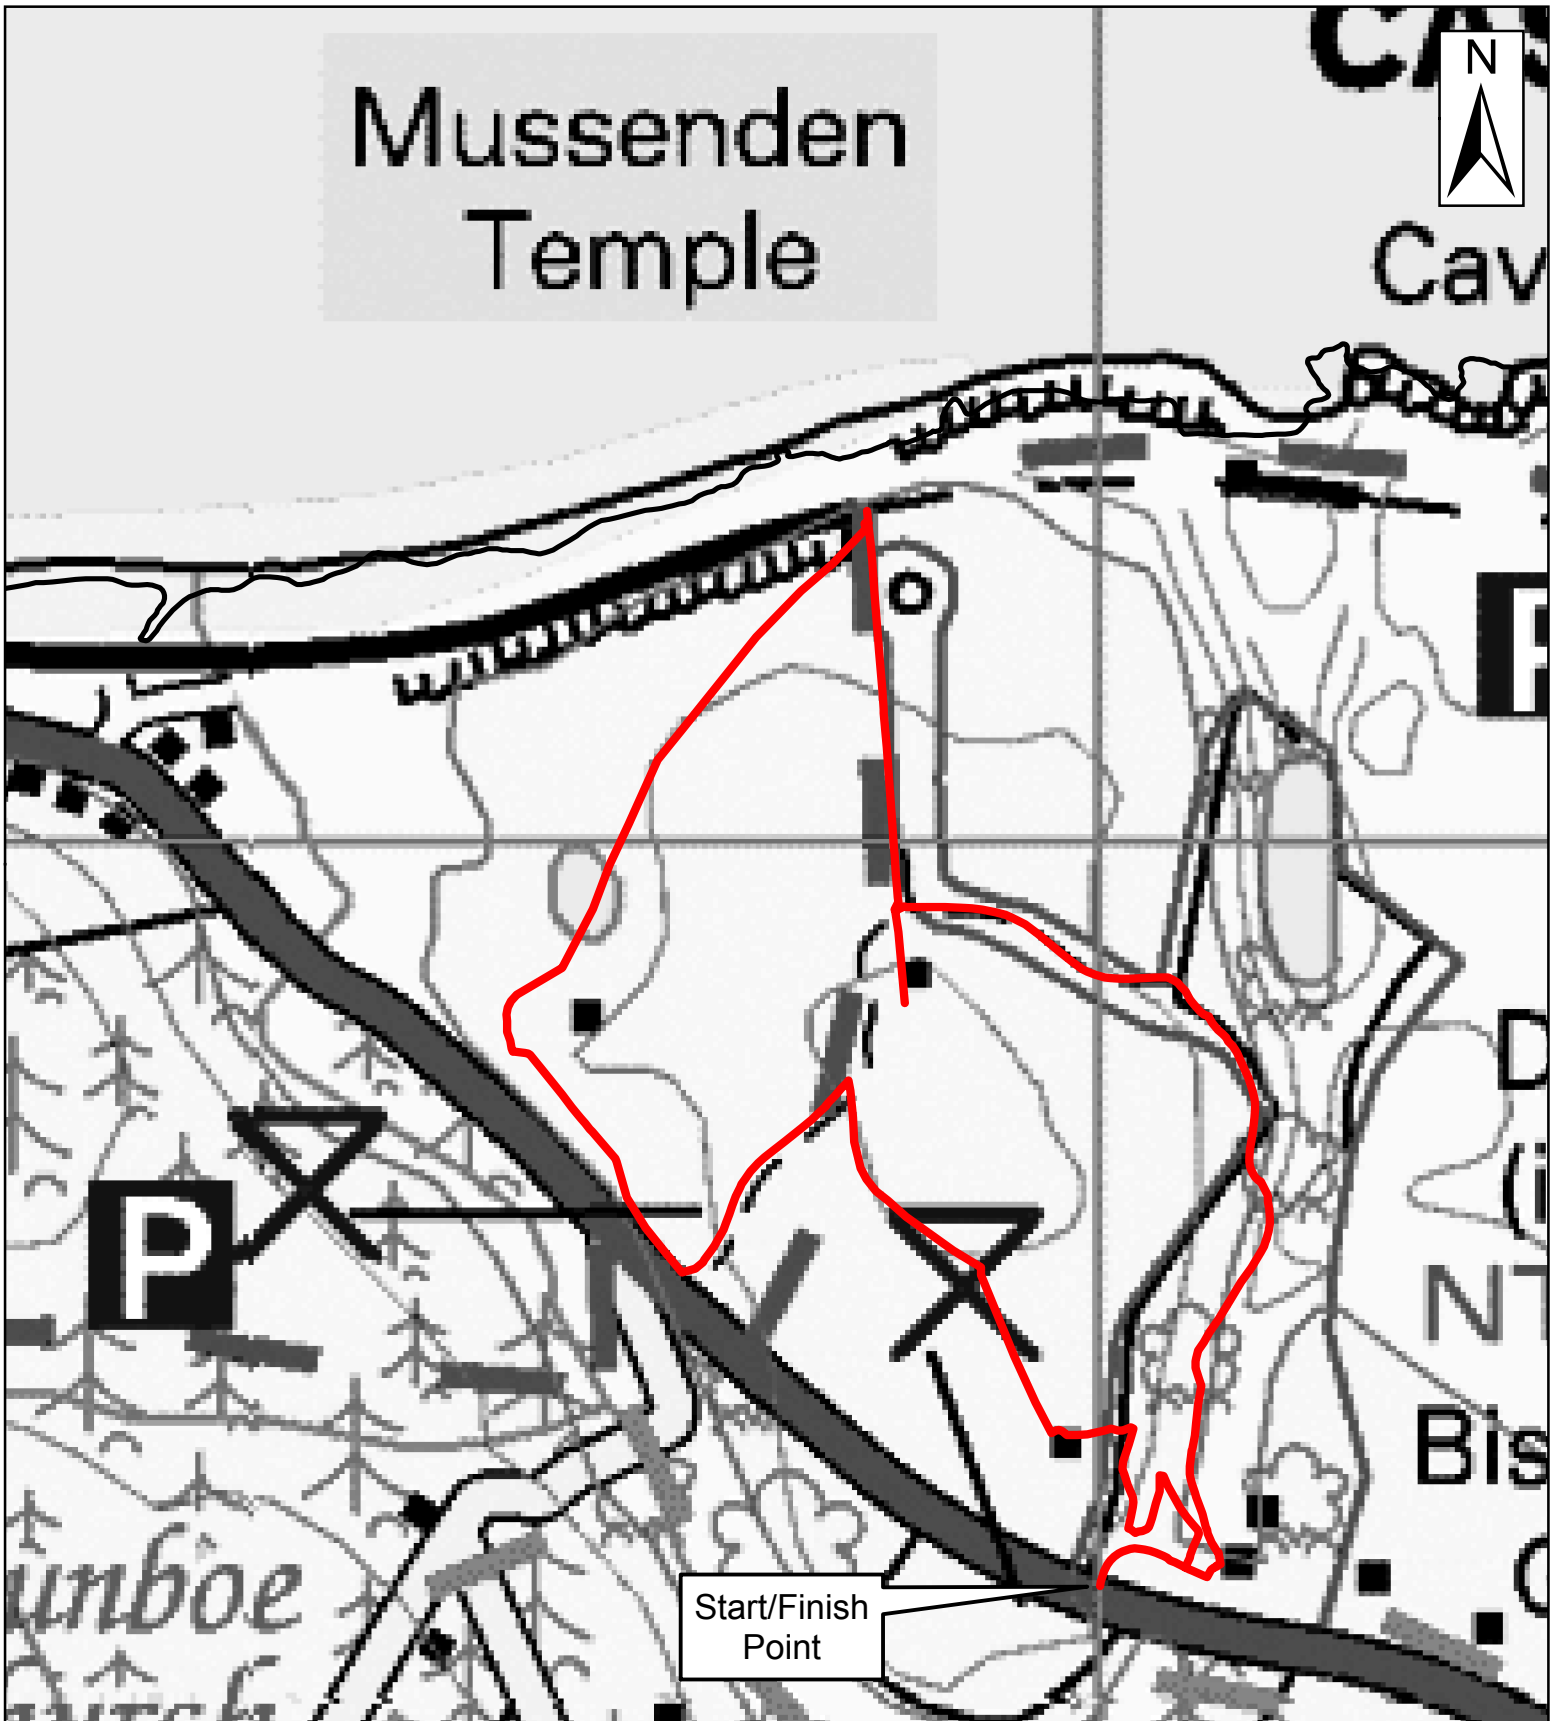

# Mussenden Temple and Downhill Demesne

1:6,000

0 90 180 360 Meters

**WalkNI.com**  
*Your definitive guide to walking  
in Northern Ireland*

This material is based upon Crown Copyright and is reproduced with the permission of Land & Property Services under delegated authority from the Controller of Her Majesty's Stationary Office, Crown Copyright and database rights, EMOU206.2. Northern Ireland Environment Agency Copyright 2012