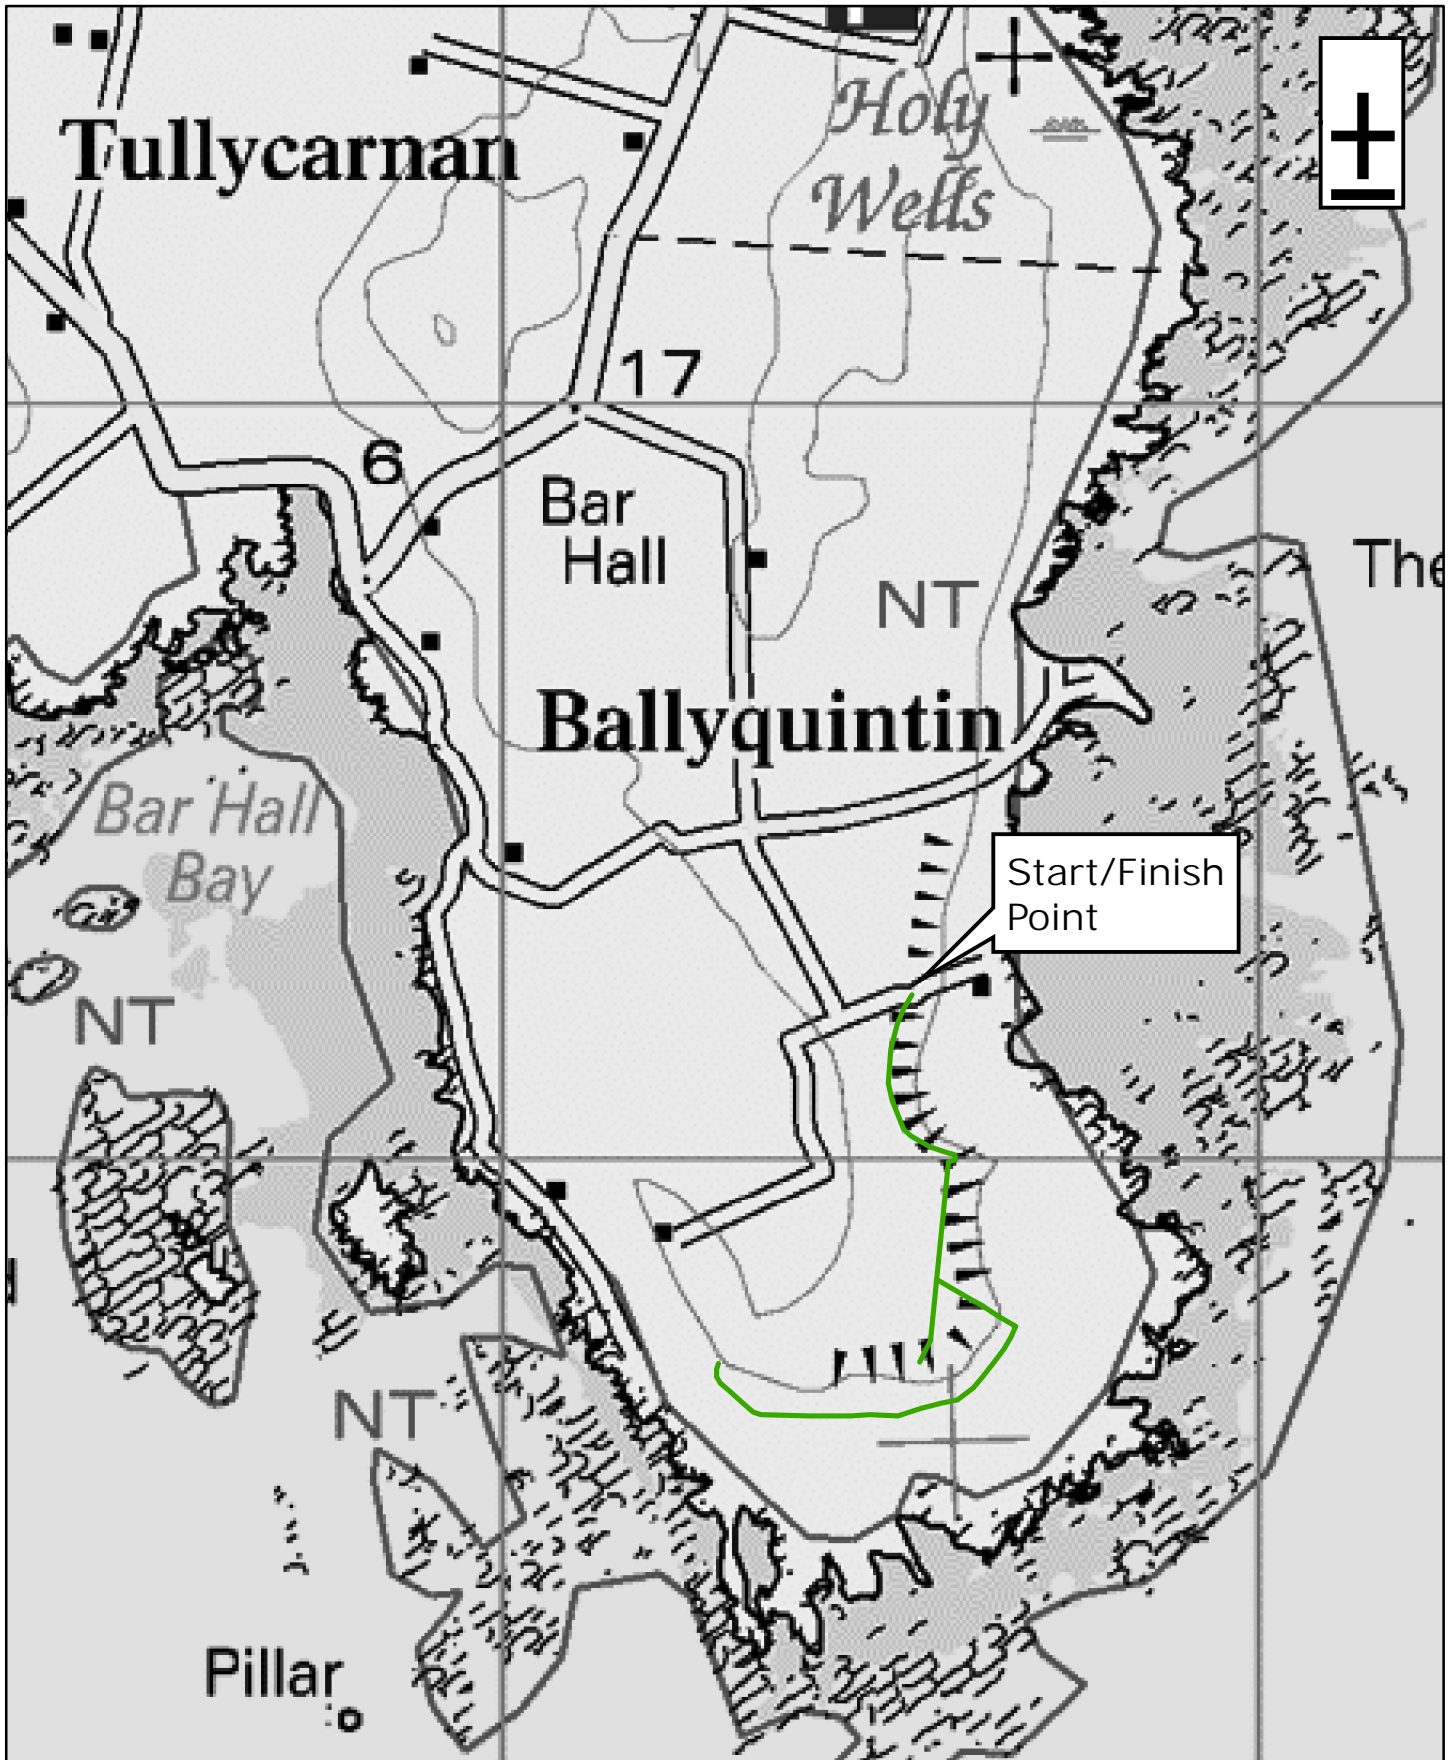

Ballyquinton Farm - National Nature Reserve Trail

1:10,000

0 0.1 0.2 0.4 Miles

WalkNI.com
Your definitive guide to walking
in Northern Ireland

This material is Crown Copyright and is reproduced with the permission of Land and Property Services under delegated authority from the Controller of Her Majesty's Stationary Office, © Crown copyright and database rights NIMA ESA&LA205.2