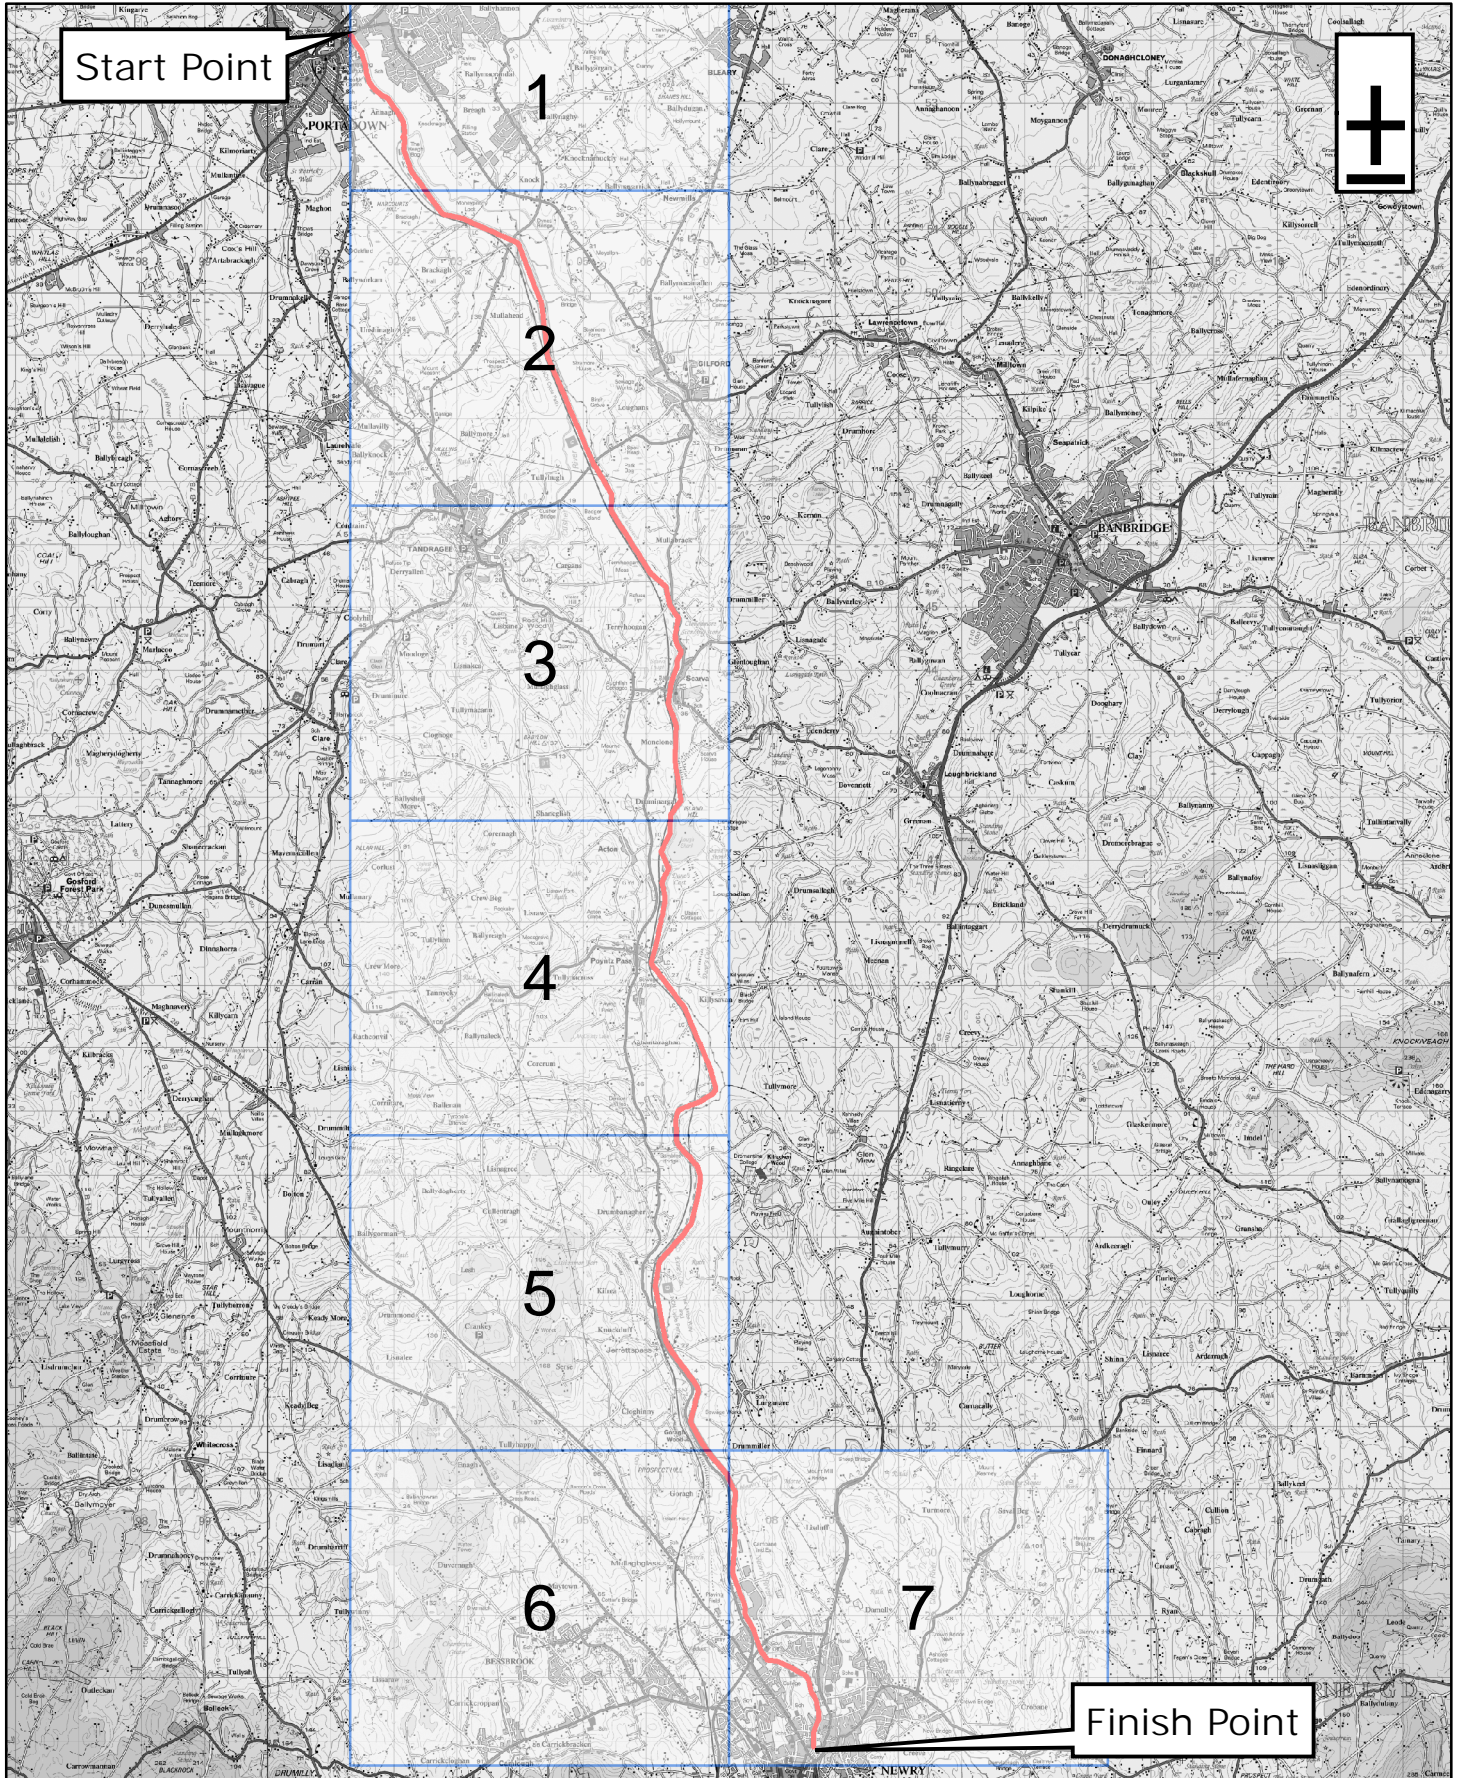

# Newry Canal Way - Overview Map

1:120,000

**WalkNI.com**  
Your definitive guide to walking  
in Northern Ireland

This material is Crown Copyright and is reproduced with the permission of Land and Property Services under delegated authority from the Controller of Her Majesty's Stationary Office, © Crown copyright and database rights