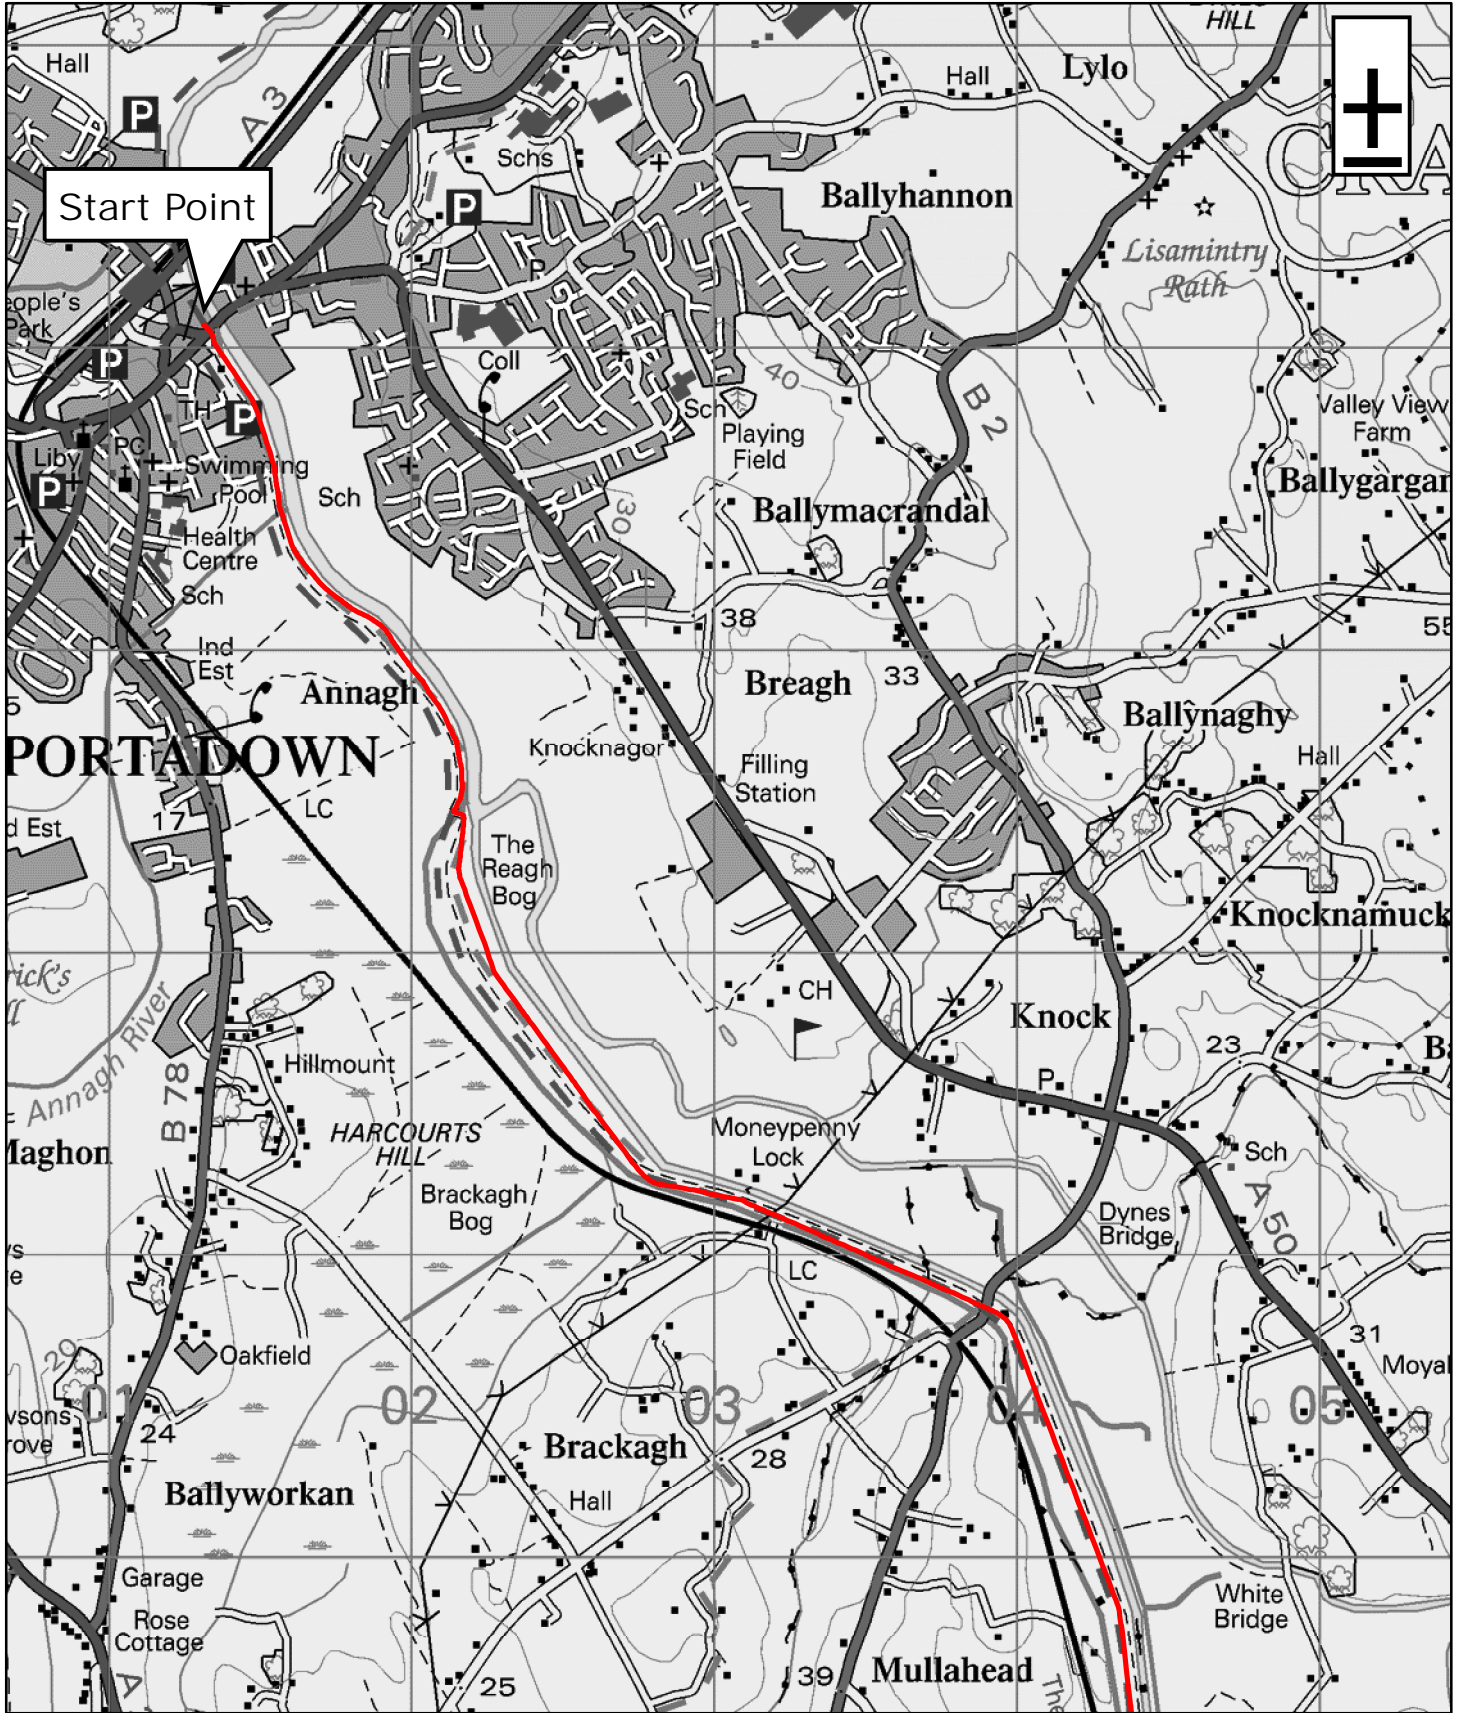

Newry Canal Way - Section 1 Portadown to Mullahead

1:25,000

WalkNI.com
Your definitive guide to walking
in Northern Ireland

This material is Crown Copyright and is reproduced with the permission of Land and Property Services under delegated authority from the Controller of Her Majesty's Stationary Office, © Crown copyright and database rights