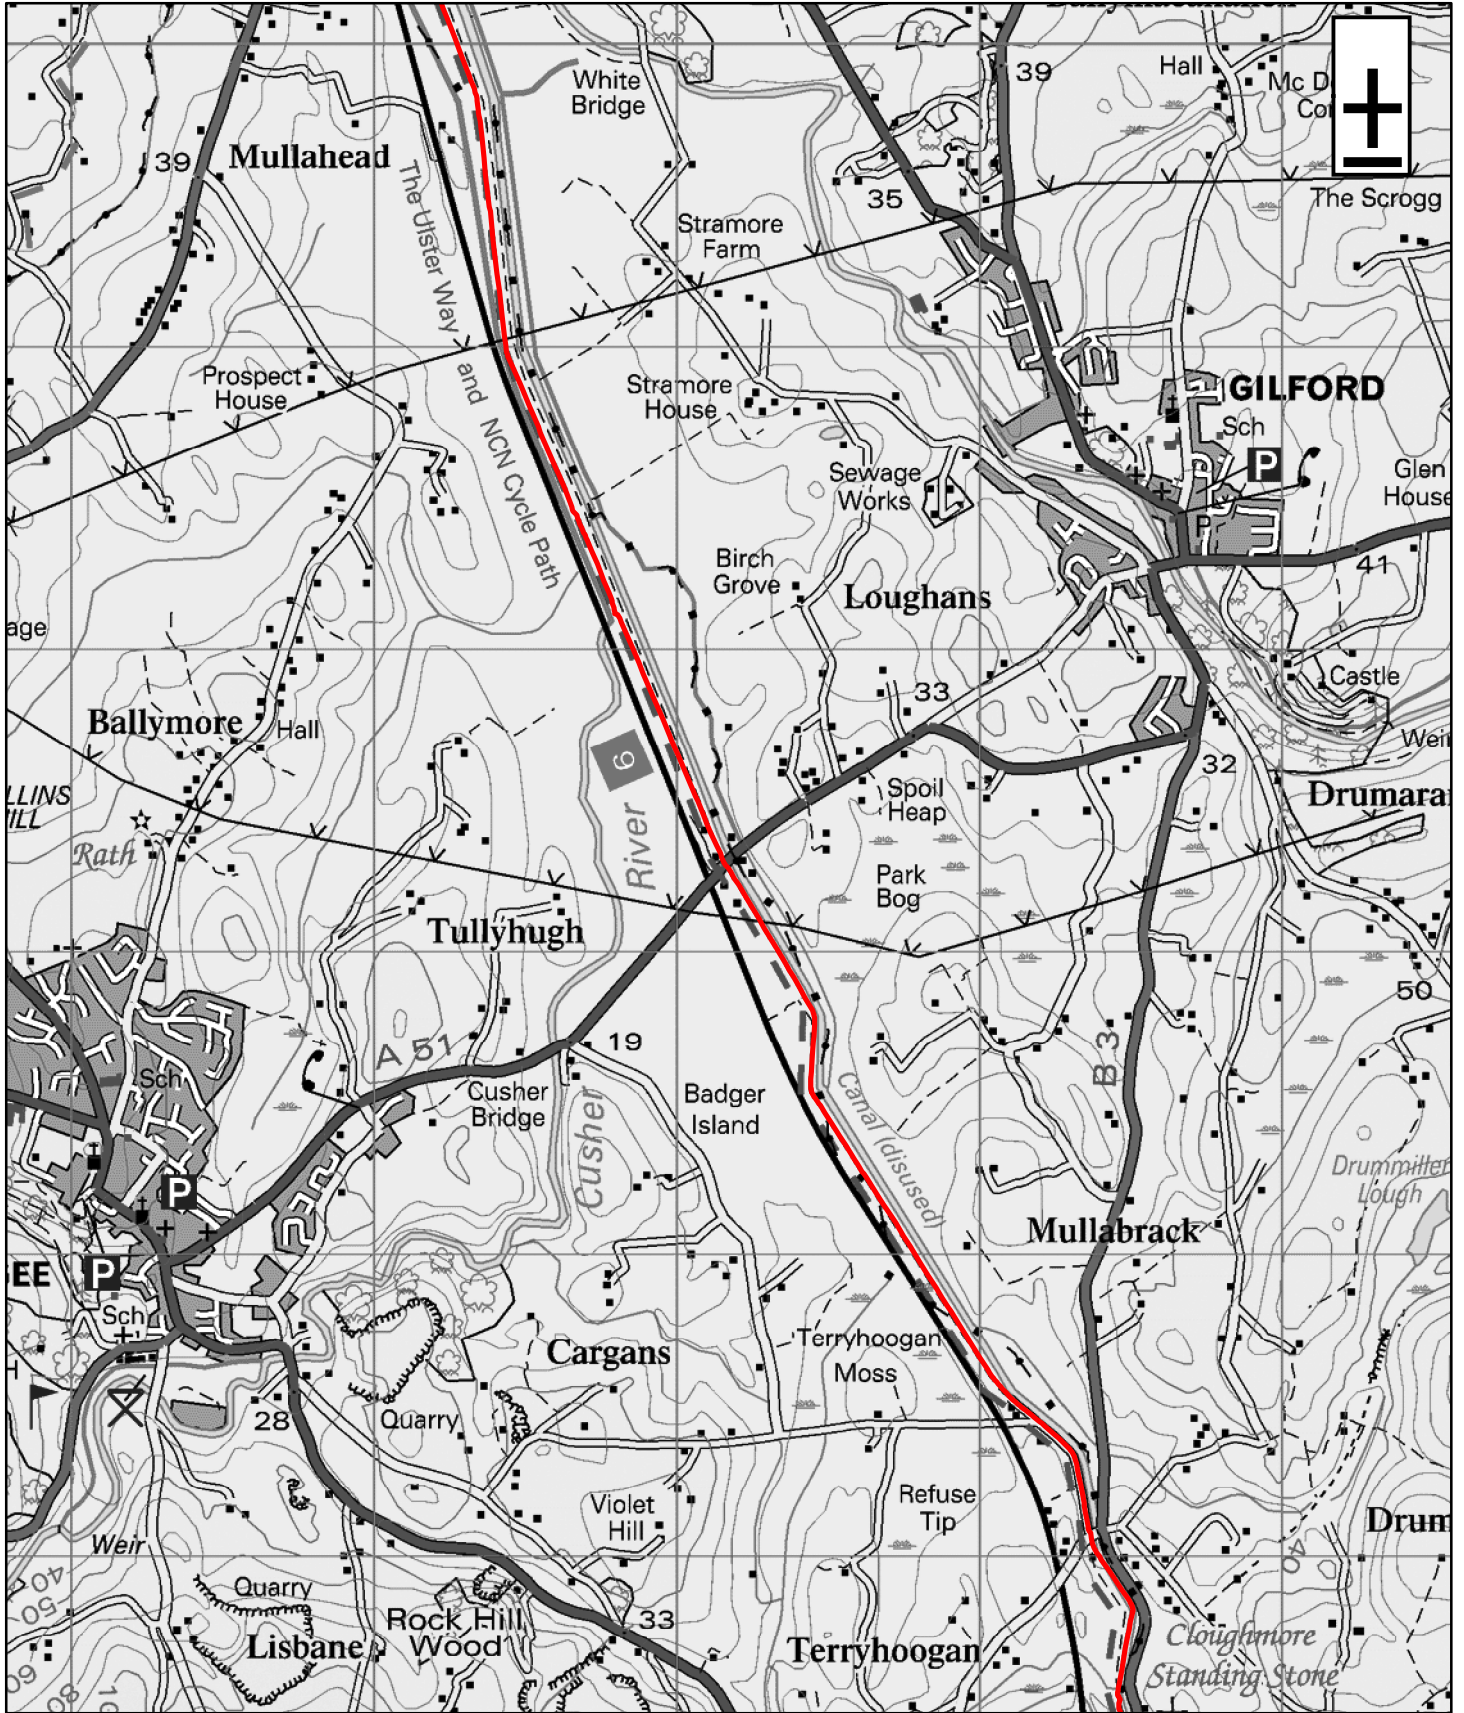

Newry Canal Way - Section 2

Mullahead to Cloughmore Standing Stone

1:25,000

WalkNI.com
Your definitive guide to walking
in Northern Ireland

This material is Crown Copyright and is reproduced with the permission of Land and Property Services under delegated authority from the Controller of Her Majesty's Stationary Office, © Crown copyright and database rights