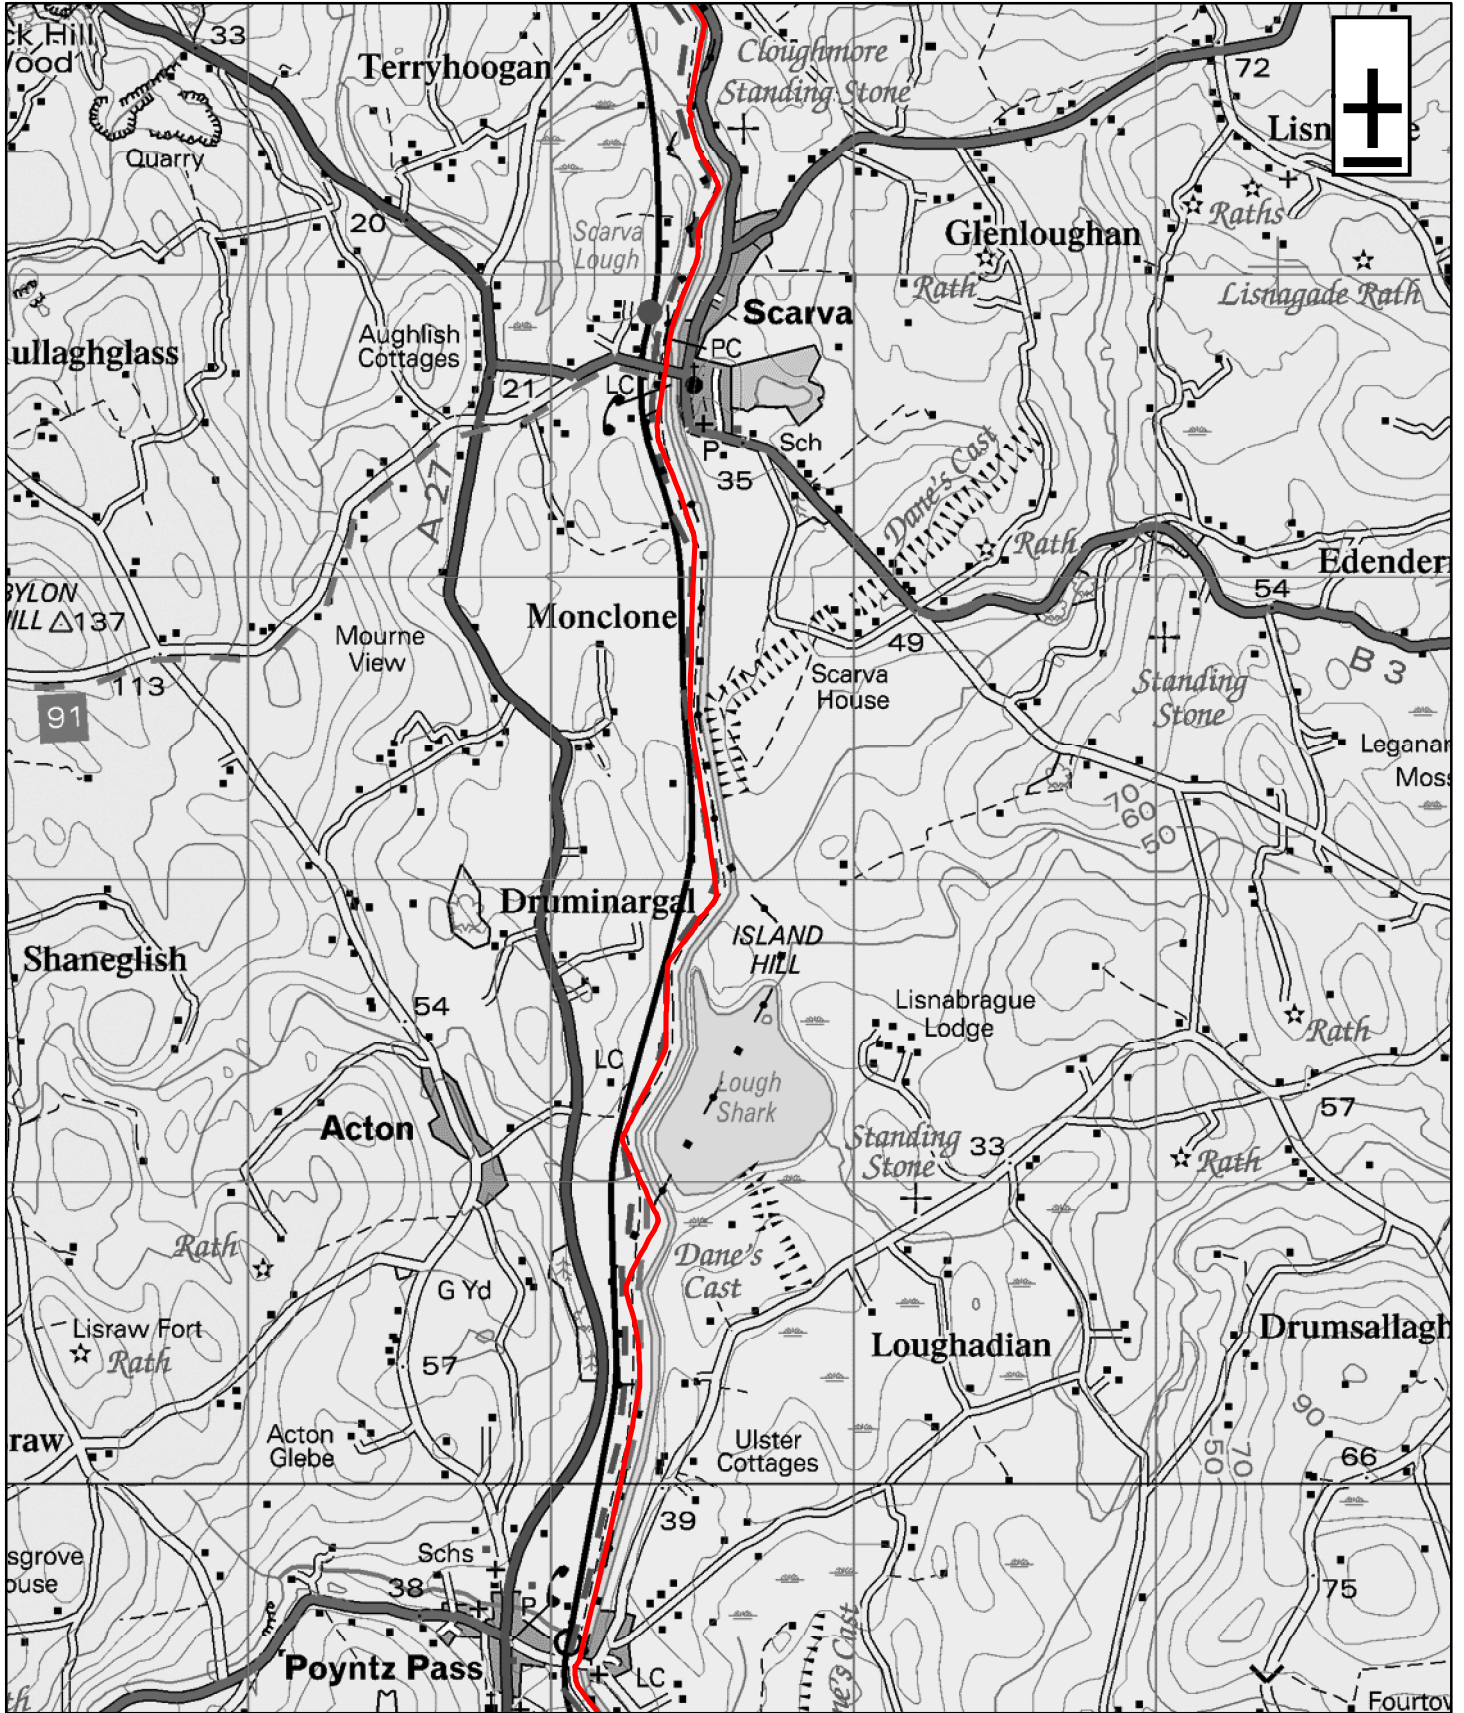

Newry Canal Way - Section 3 Cloughmore Standing Stone to Poyntz Pass

1:25,000

WalkNI.com
Your definitive guide to walking
in Northern Ireland

This material is Crown Copyright and is reproduced with the permission of Land and Property Services under delegated authority from the Controller of Her Majesty's Stationary Office, © Crown copyright and database rights