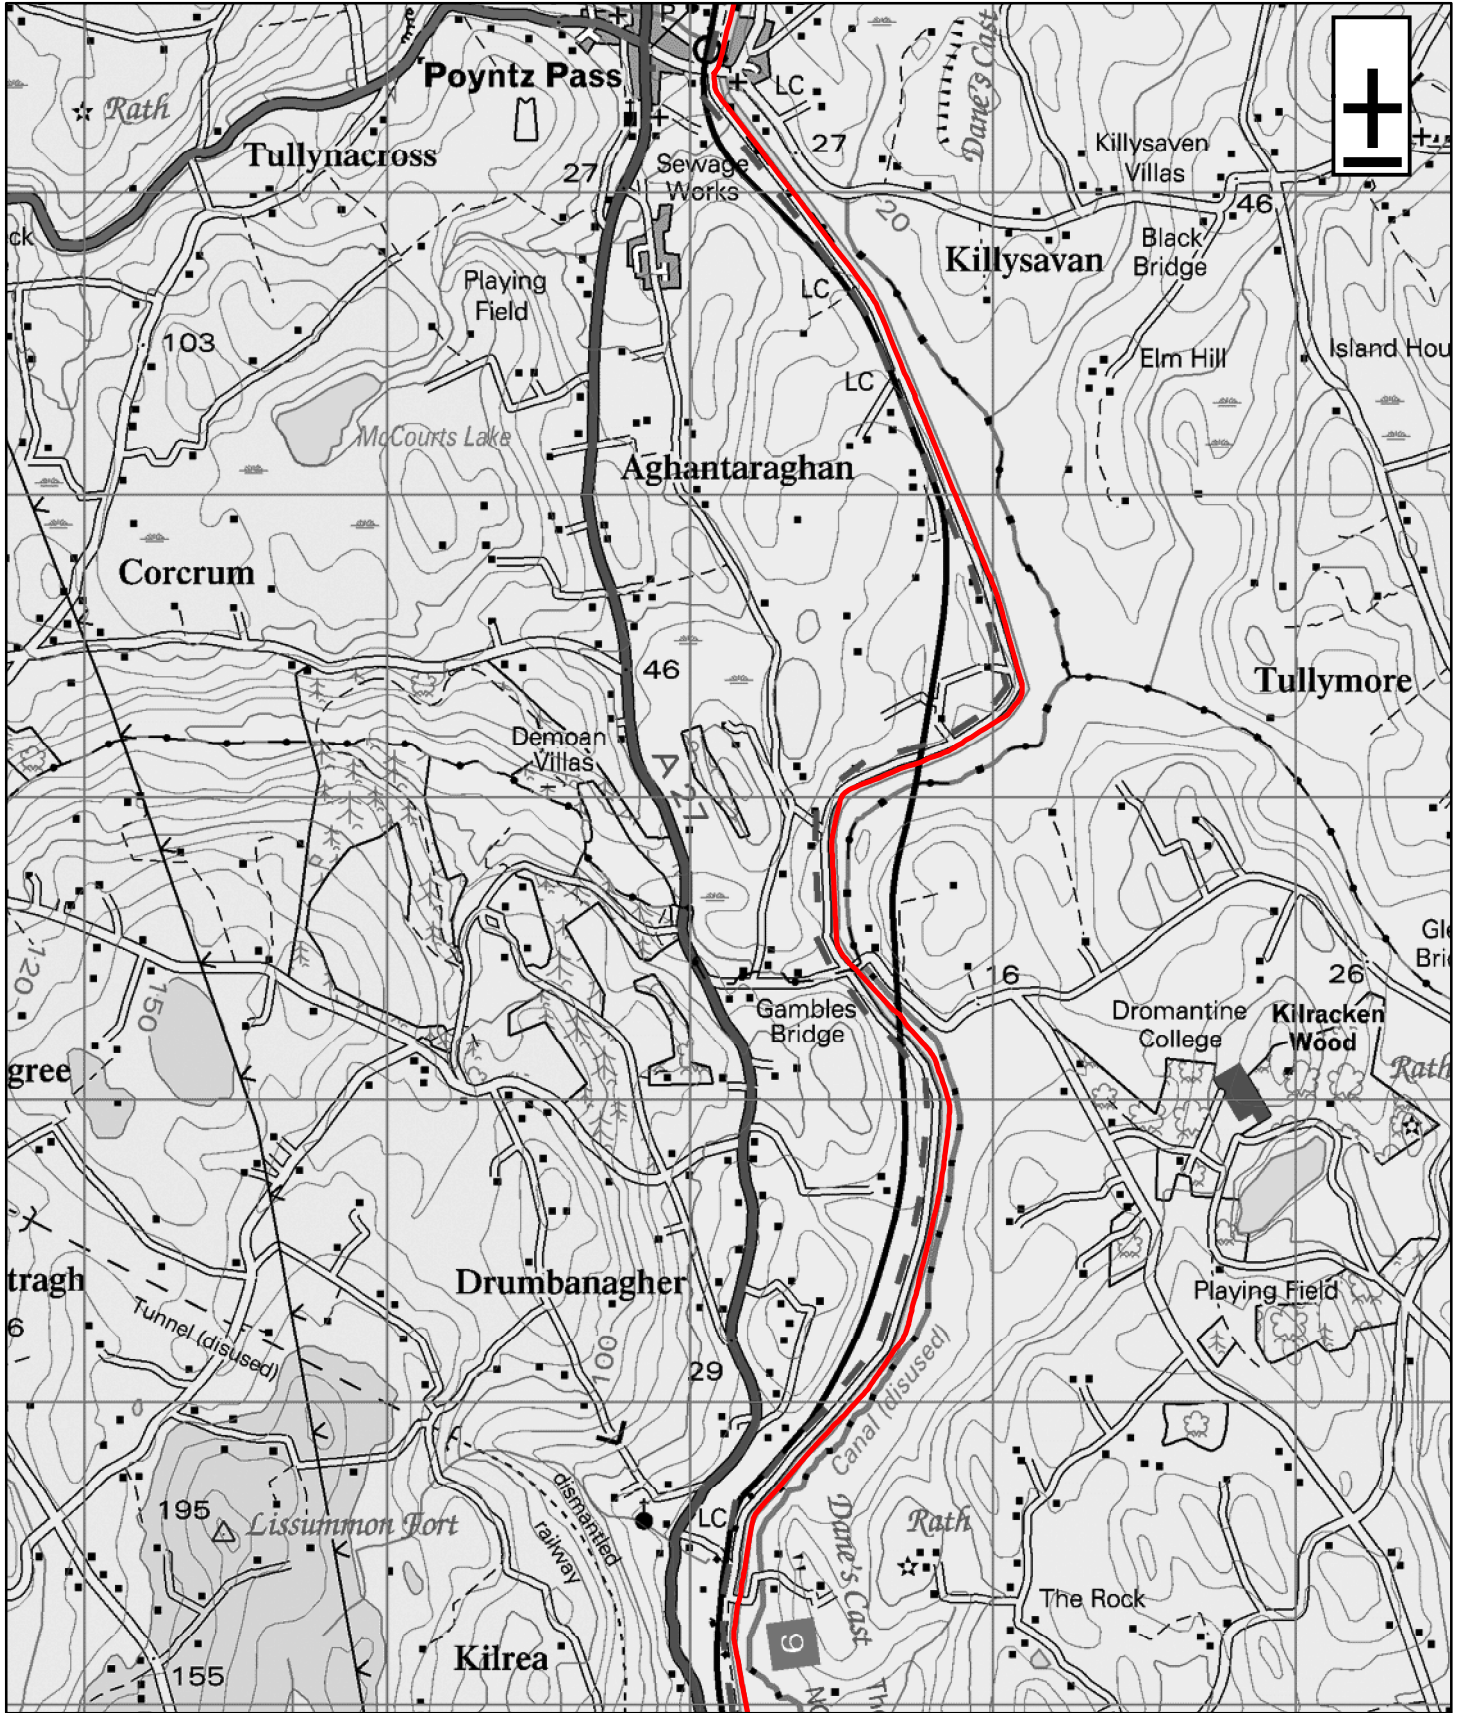

# Newry Canal Way - Section 4 Poyntz Pass to Kilrea

1:25,000

**WalkNI.com**  
Your definitive guide to walking  
in Northern Ireland

This material is Crown Copyright and is reproduced with the permission of Land and Property Services under delegated authority from the Controller of Her Majesty's Stationary Office, © Crown copyright and database rights