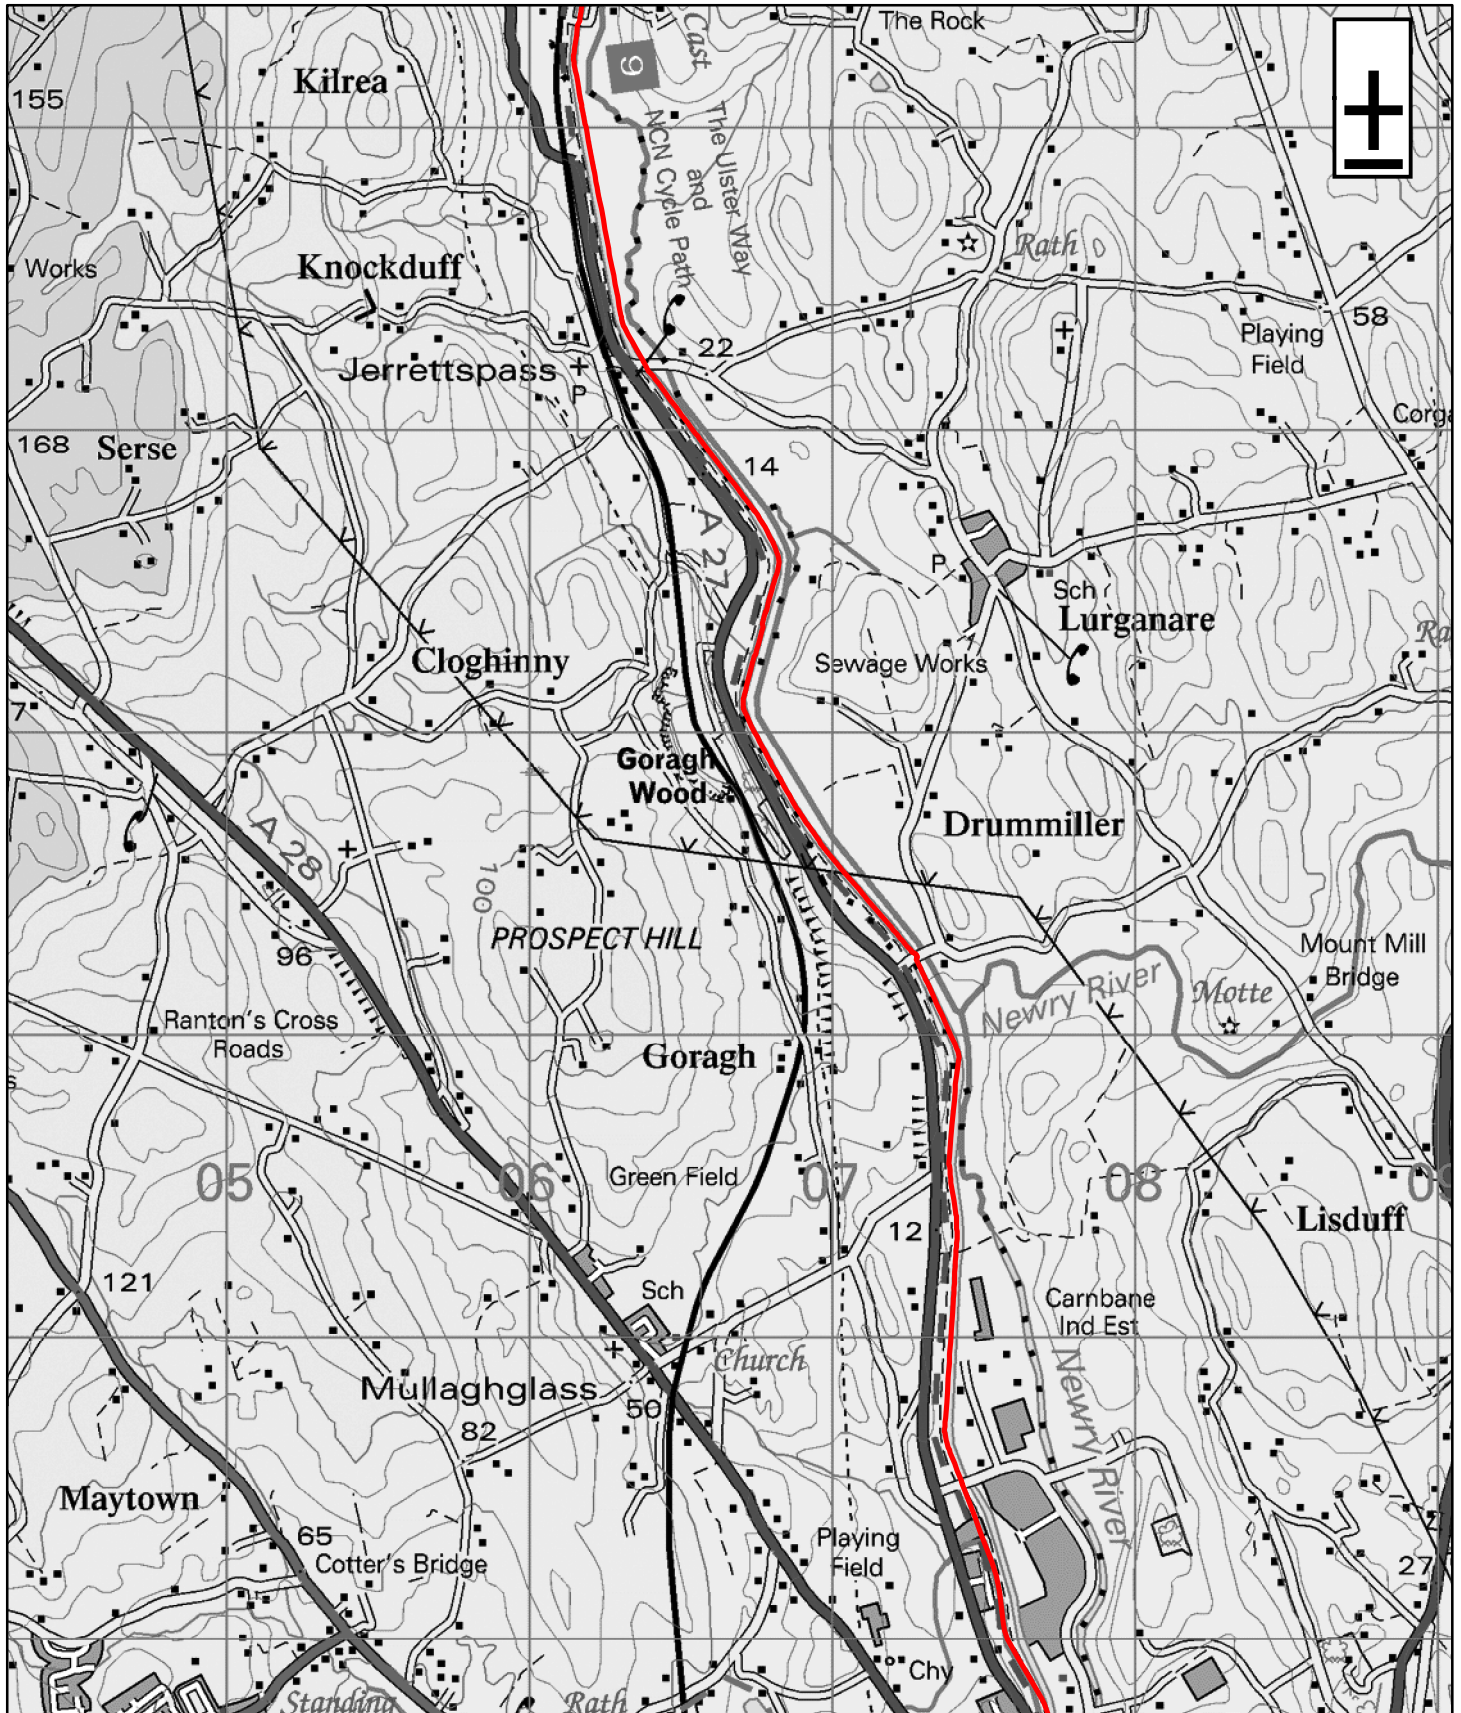

Newry Canal Way - Section 5 and 6 Kilrea to Mullaghglass

1:25,000

WalkNI.com
Your definitive guide to walking
in Northern Ireland

This material is Crown Copyright and is reproduced with the permission of Land and Property Services under delegated authority from the Controller of Her Majesty's Stationary Office, © Crown copyright and database rights