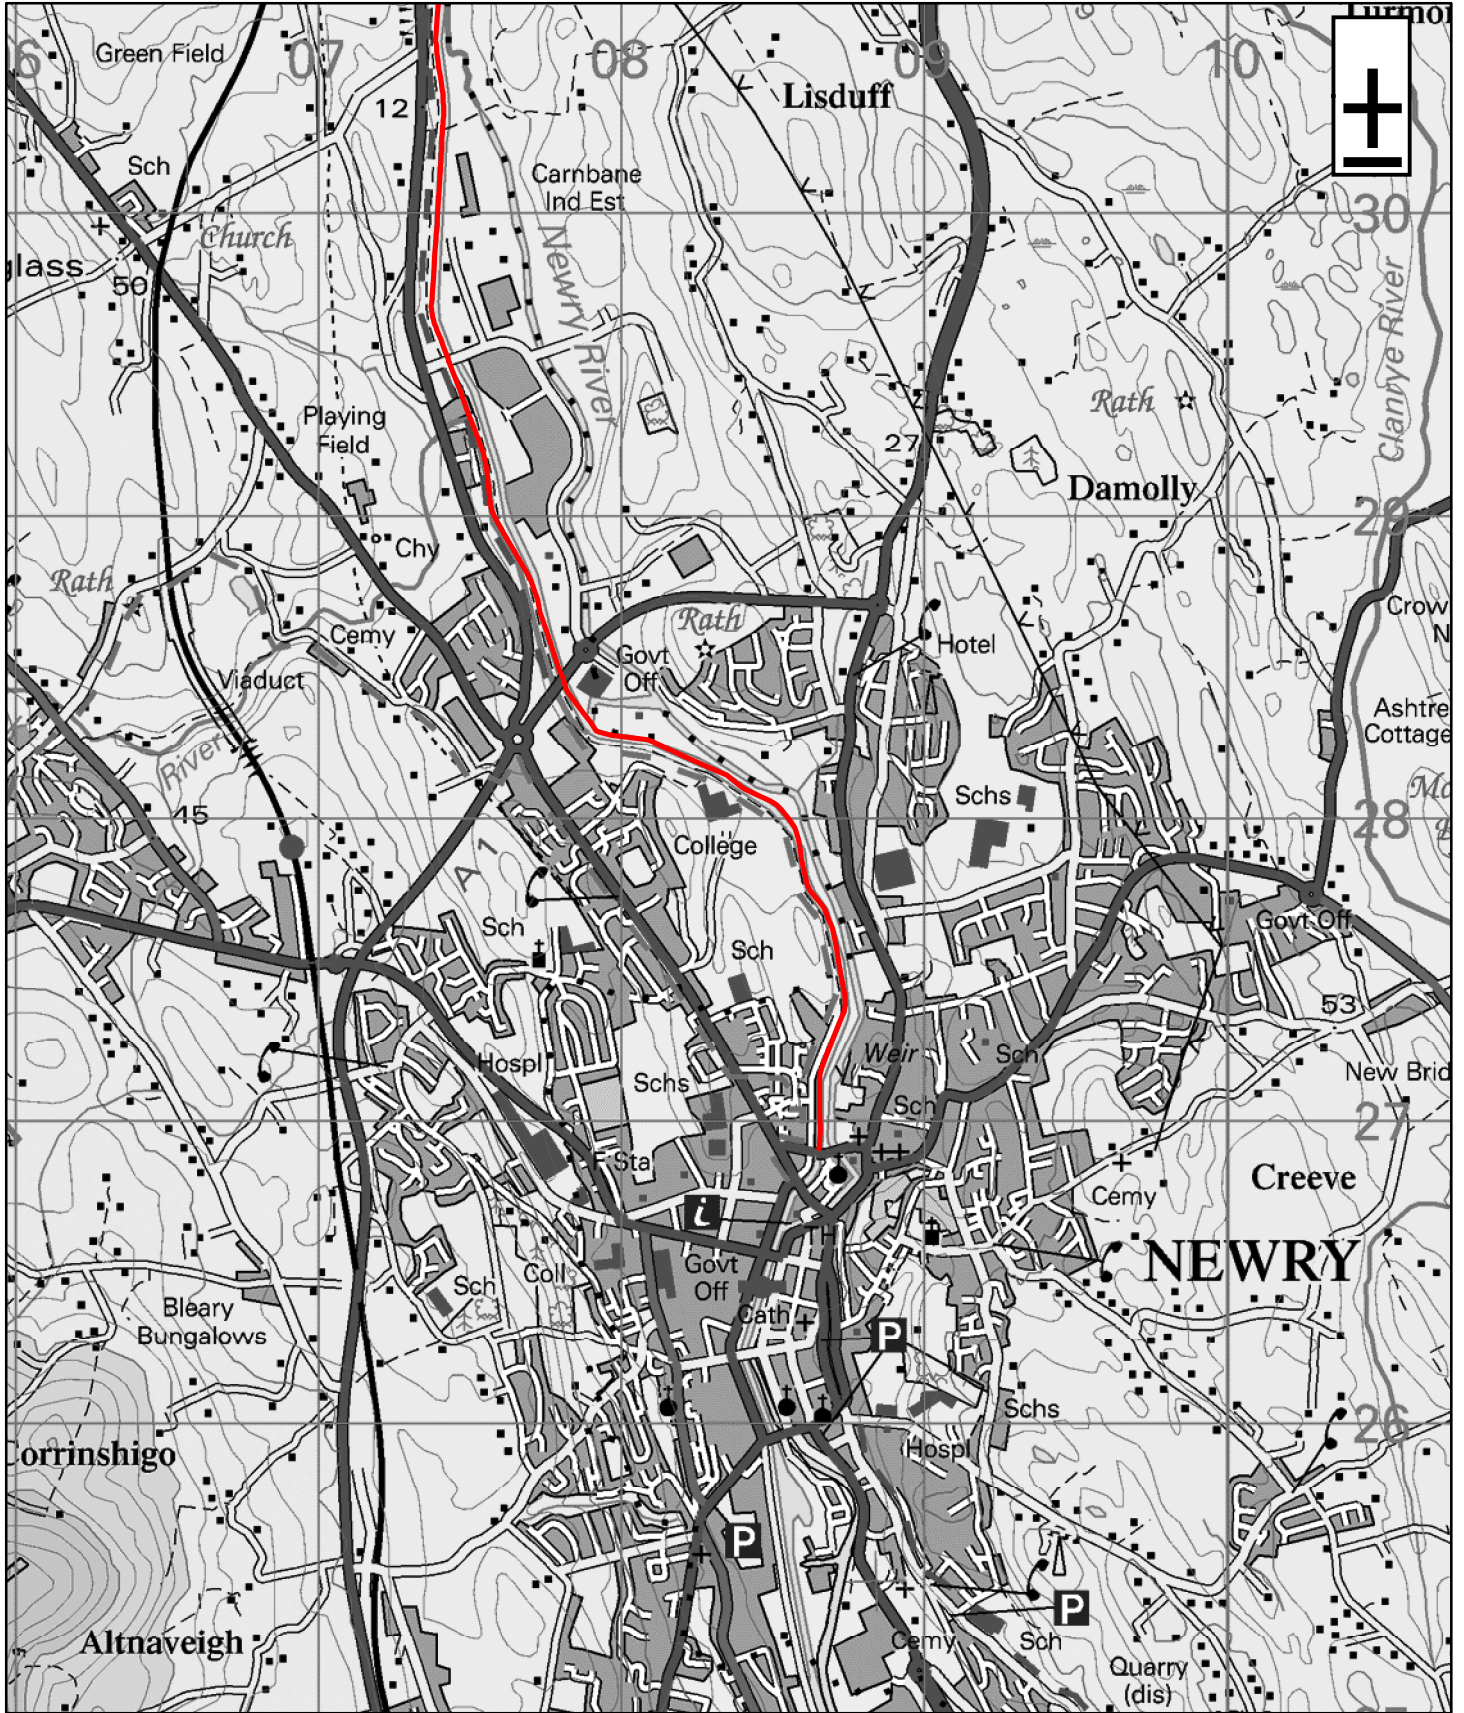

Newry Canal Way - Section 7 Mullaghtglass to Newry

1:25,000

WalkNI.com
Your definitive guide to walking
in Northern Ireland

This material is Crown Copyright and is reproduced with the permission of Land and Property Services under delegated authority from the Controller of Her Majesty's Stationary Office, © Crown copyright and database rights