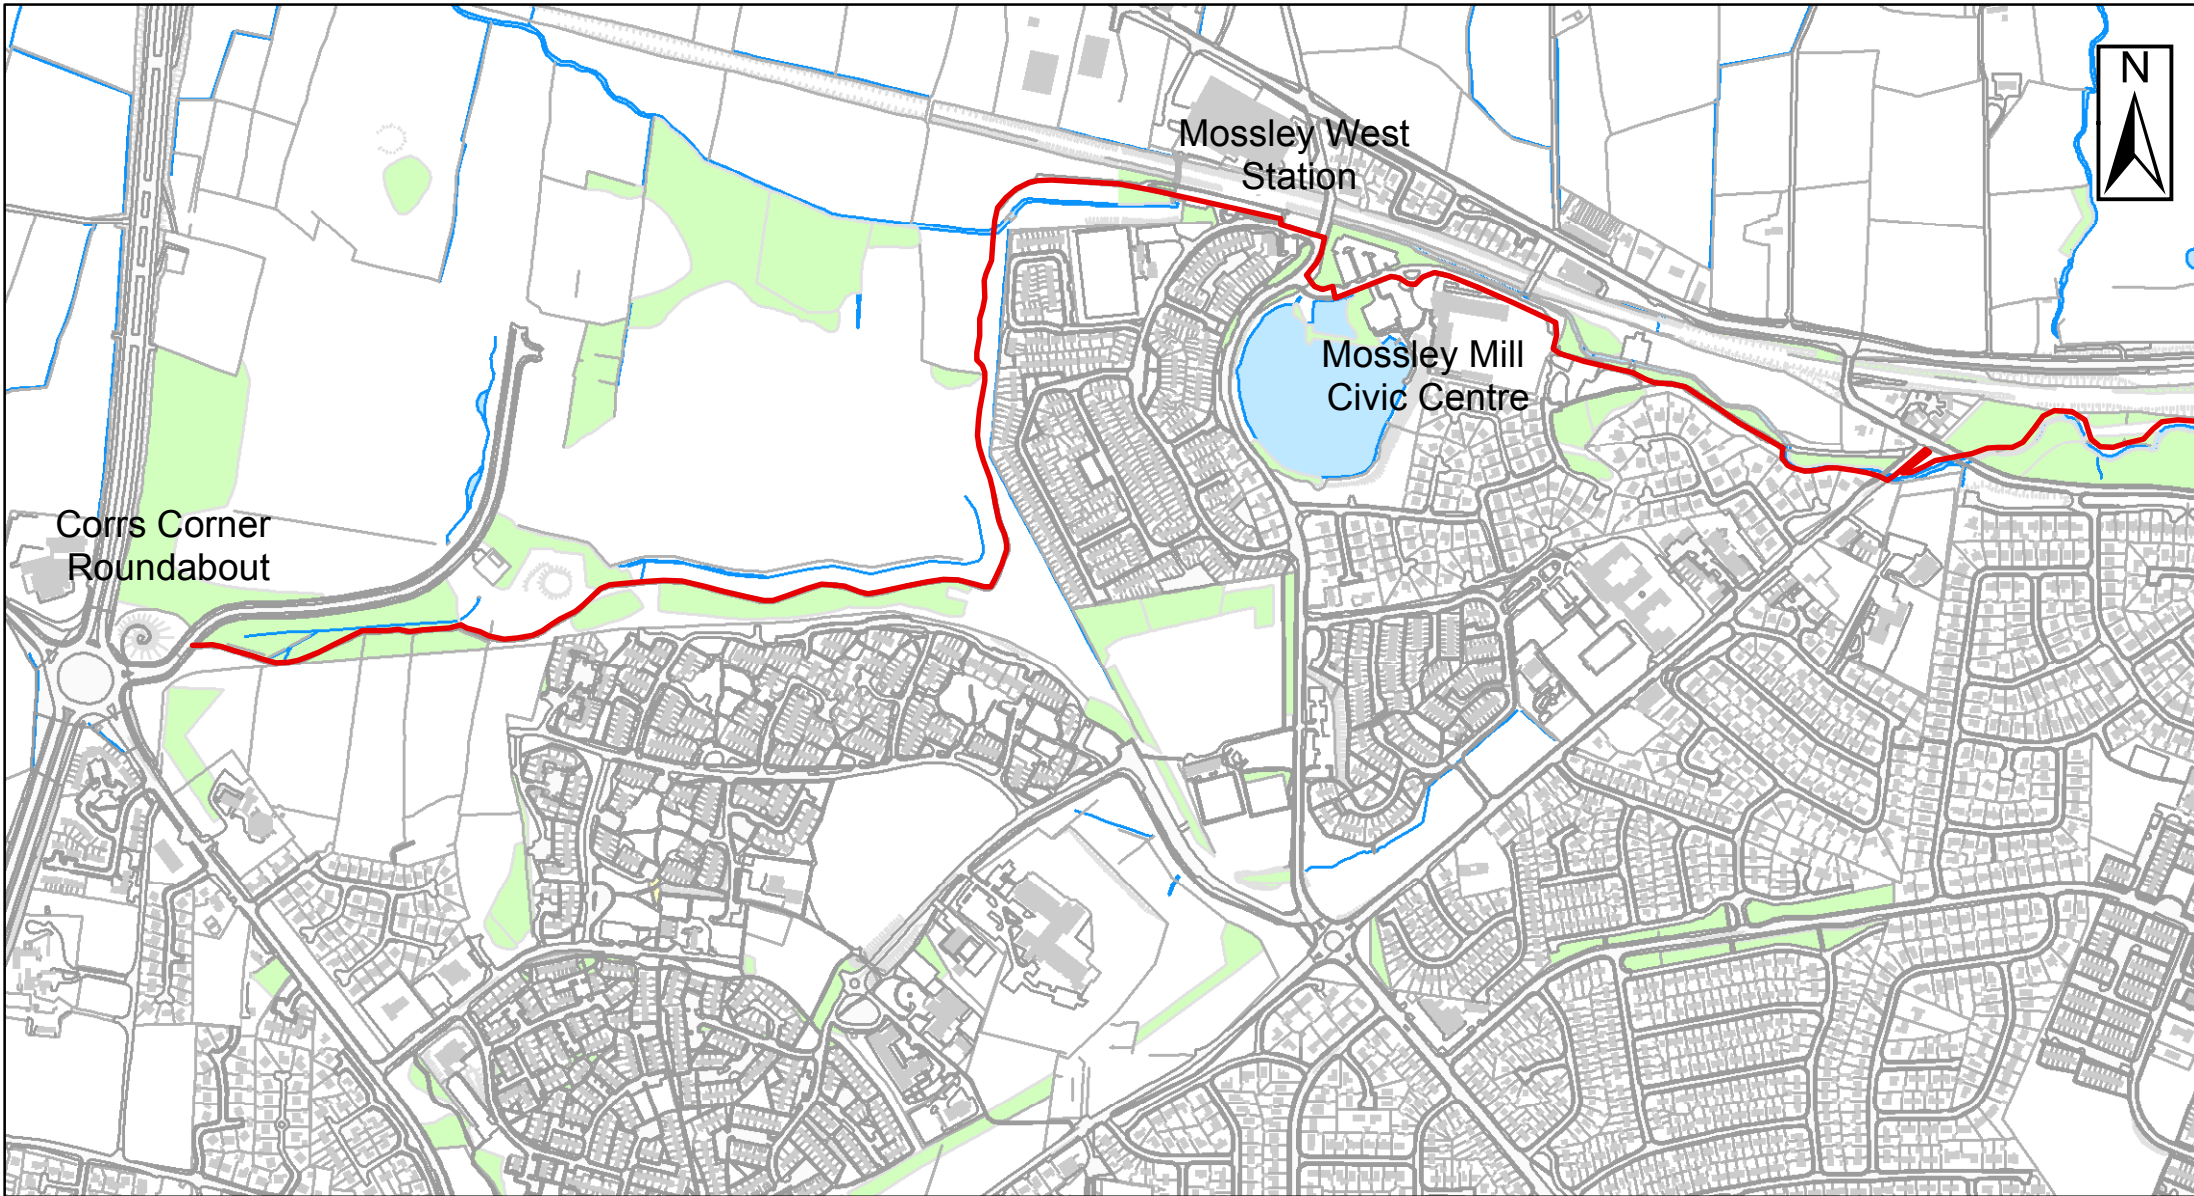

Newtownabbey Way

Corrs Corner Roundabout

Mossley West Station

Mossley Mill Civic Centre

1:8,000

WalkNI.com
Your definitive guide to walking
in Northern Ireland

This material is Crown Copyright and is reproduced with the permission of Land and Property Services under delegated authority from the Controller of Her Majesty's Stationary Office, © Crown copyright and database rights NIMA ESA&LA205.2