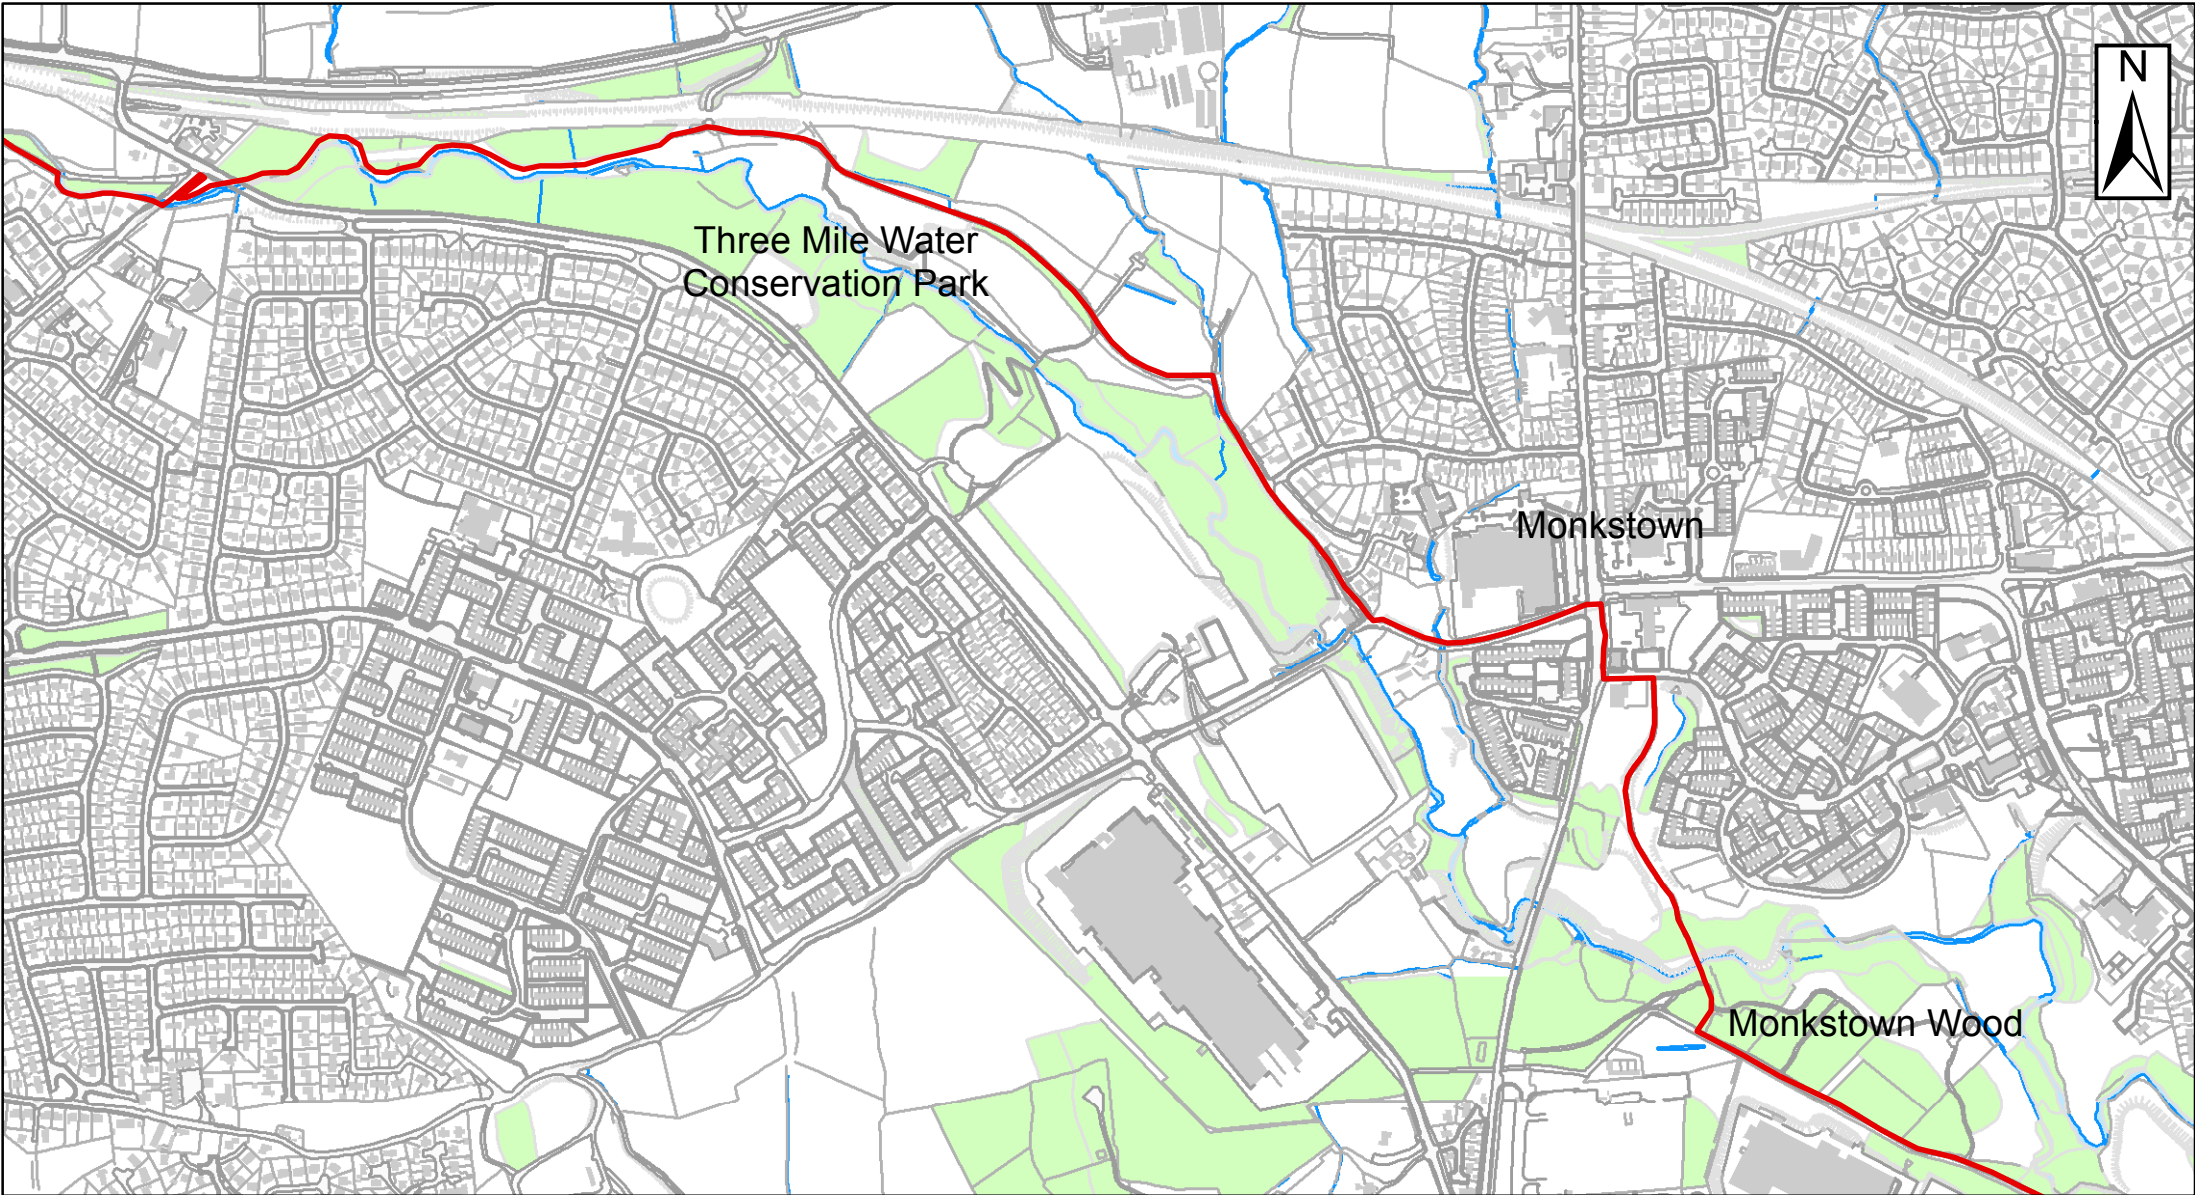

Newtownabbey Way

Three Mile Water
Conservation Park

Monkstown

Monkstown Wood

1:8,000

WalkNI.com
*Your definitive guide to walking
in Northern Ireland*

This material is Crown Copyright and is reproduced with the permission of Land and Property Services under delegated authority from the Controller of Her Majesty's Stationary Office, © Crown copyright and database rights NIMA ESA&LA205.2