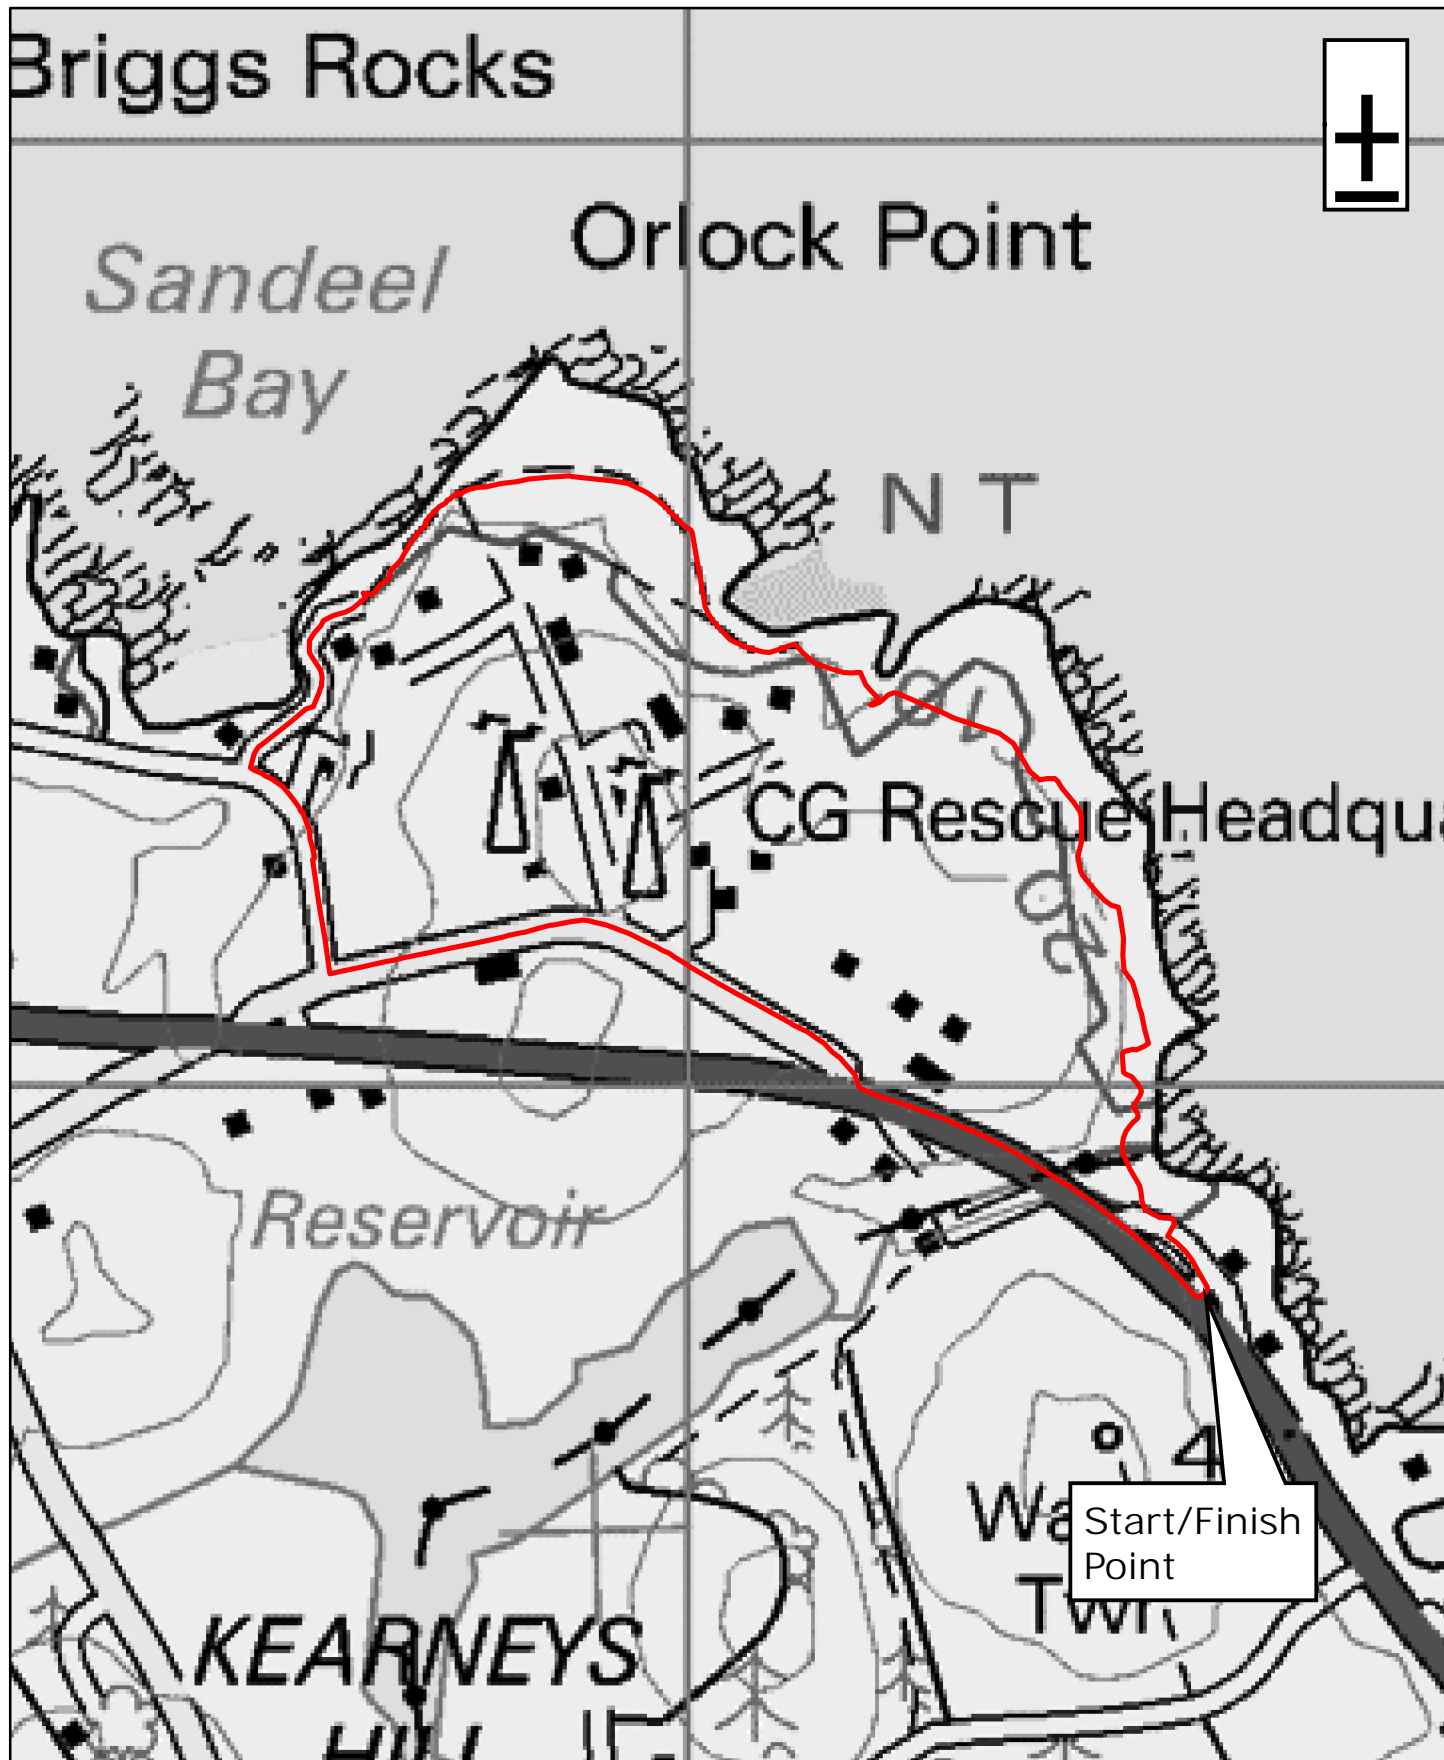

Orlock Point

1:8,000

0 0.05 0.1 0.2 Miles

WalkNI.com
Your definitive guide to walking
in Northern Ireland

This material is Crown Copyright and is reproduced with the permission of Land and Property Services under delegated authority from the Controller of Her Majesty's Stationary Office, © Crown copyright and database rights NIMA ESA&LA205.2