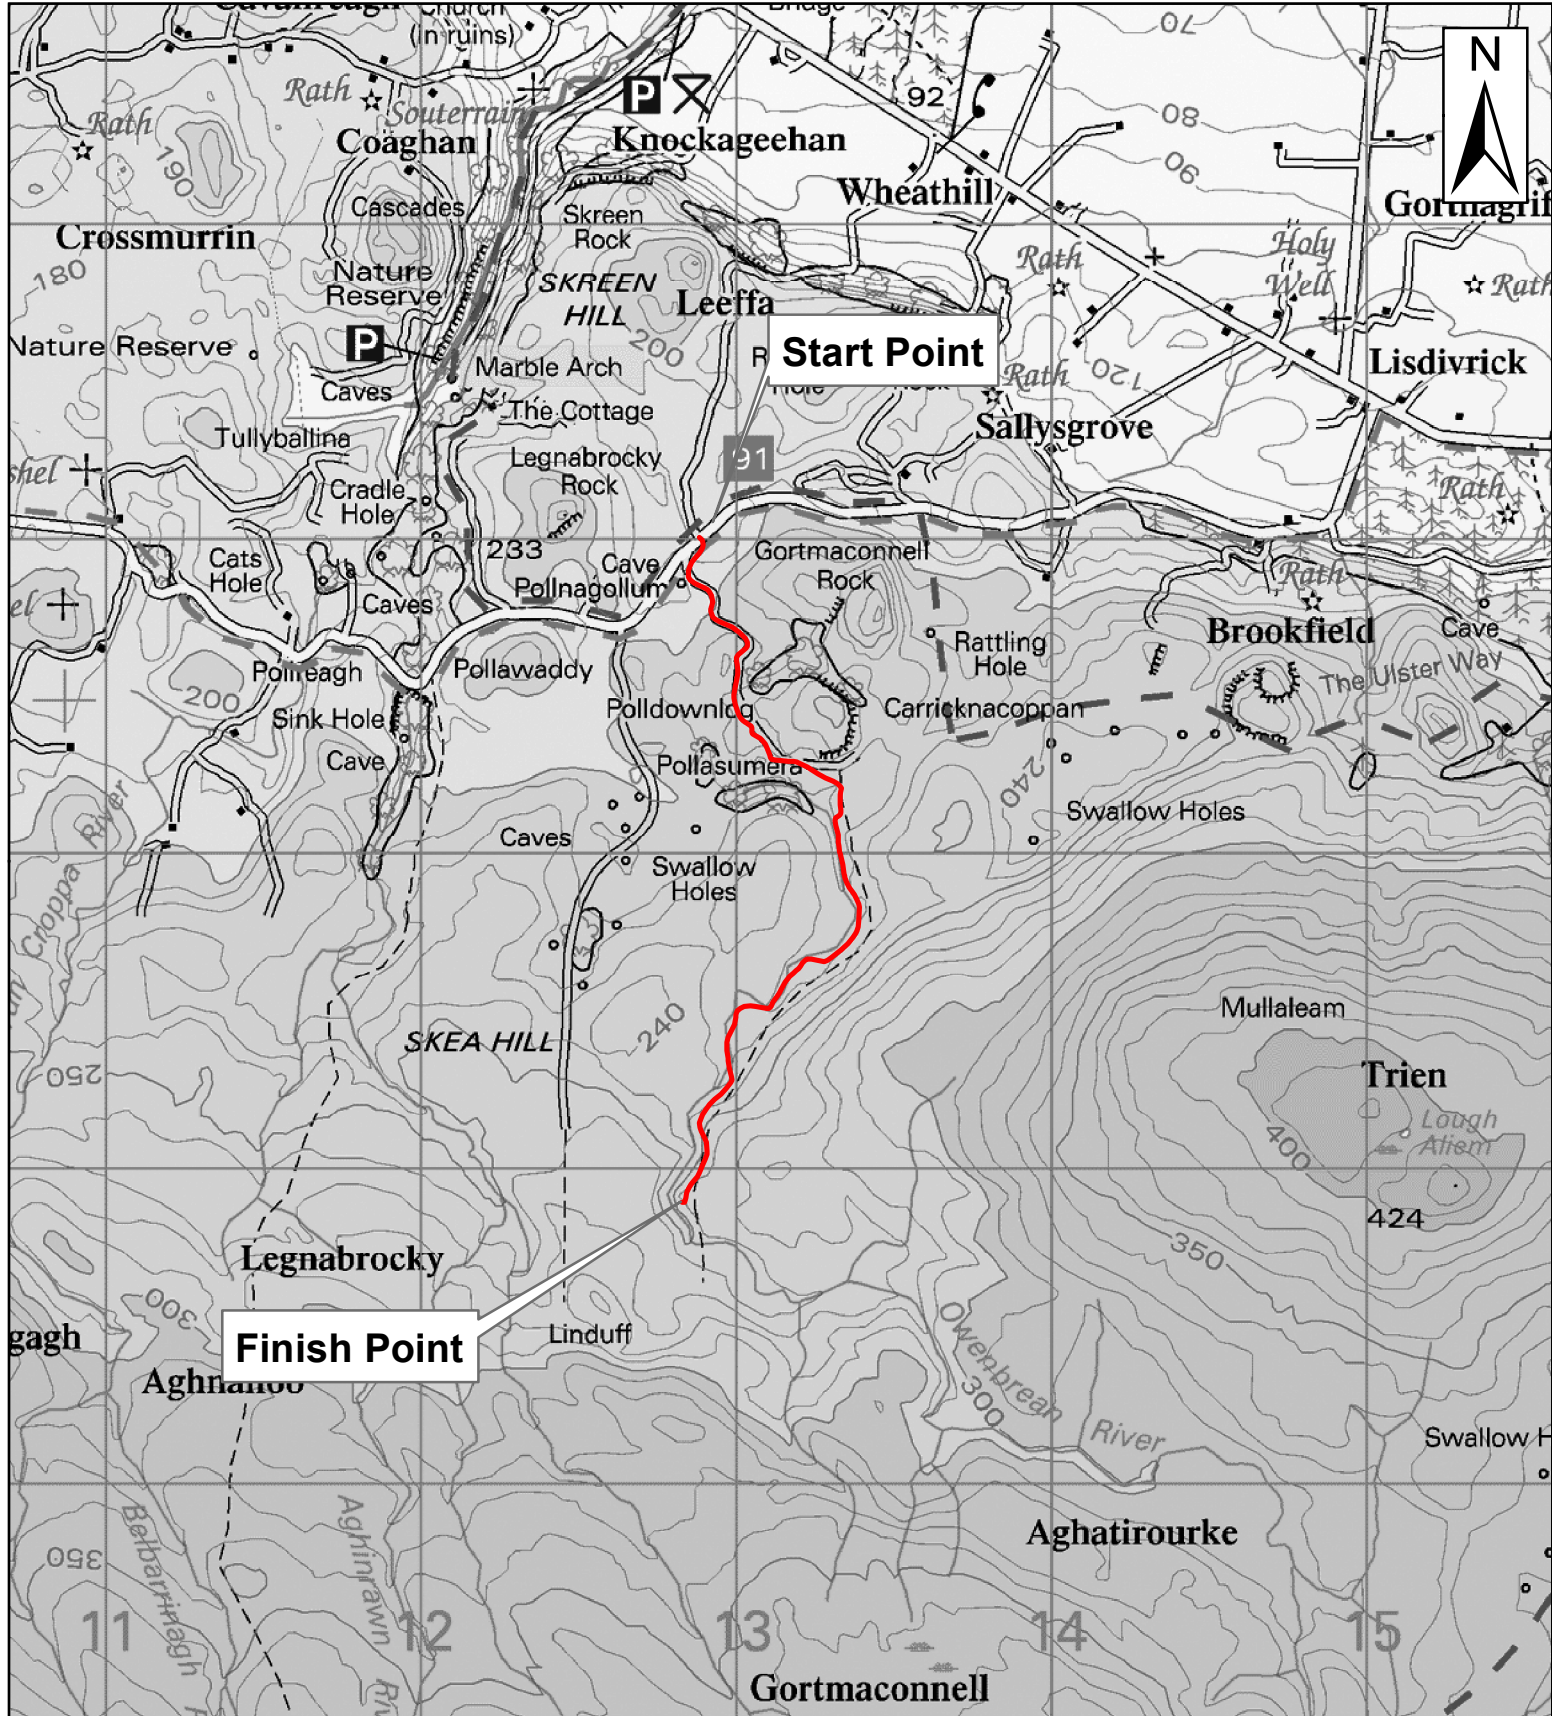

Owenbreen Walk

1:24,000

0 360 720 1,440 Meters

WalkNI.com
 Your definitive guide to walking
 in Northern Ireland

This material is based upon Crown Copyright and is reproduced with the permission of Land & Property Services under delegated authority from the Controller of Her Majesty's Stationary Office, Crown Copyright and database rights, EMOU206.2. Northern Ireland Environment Agency Copyright 2012