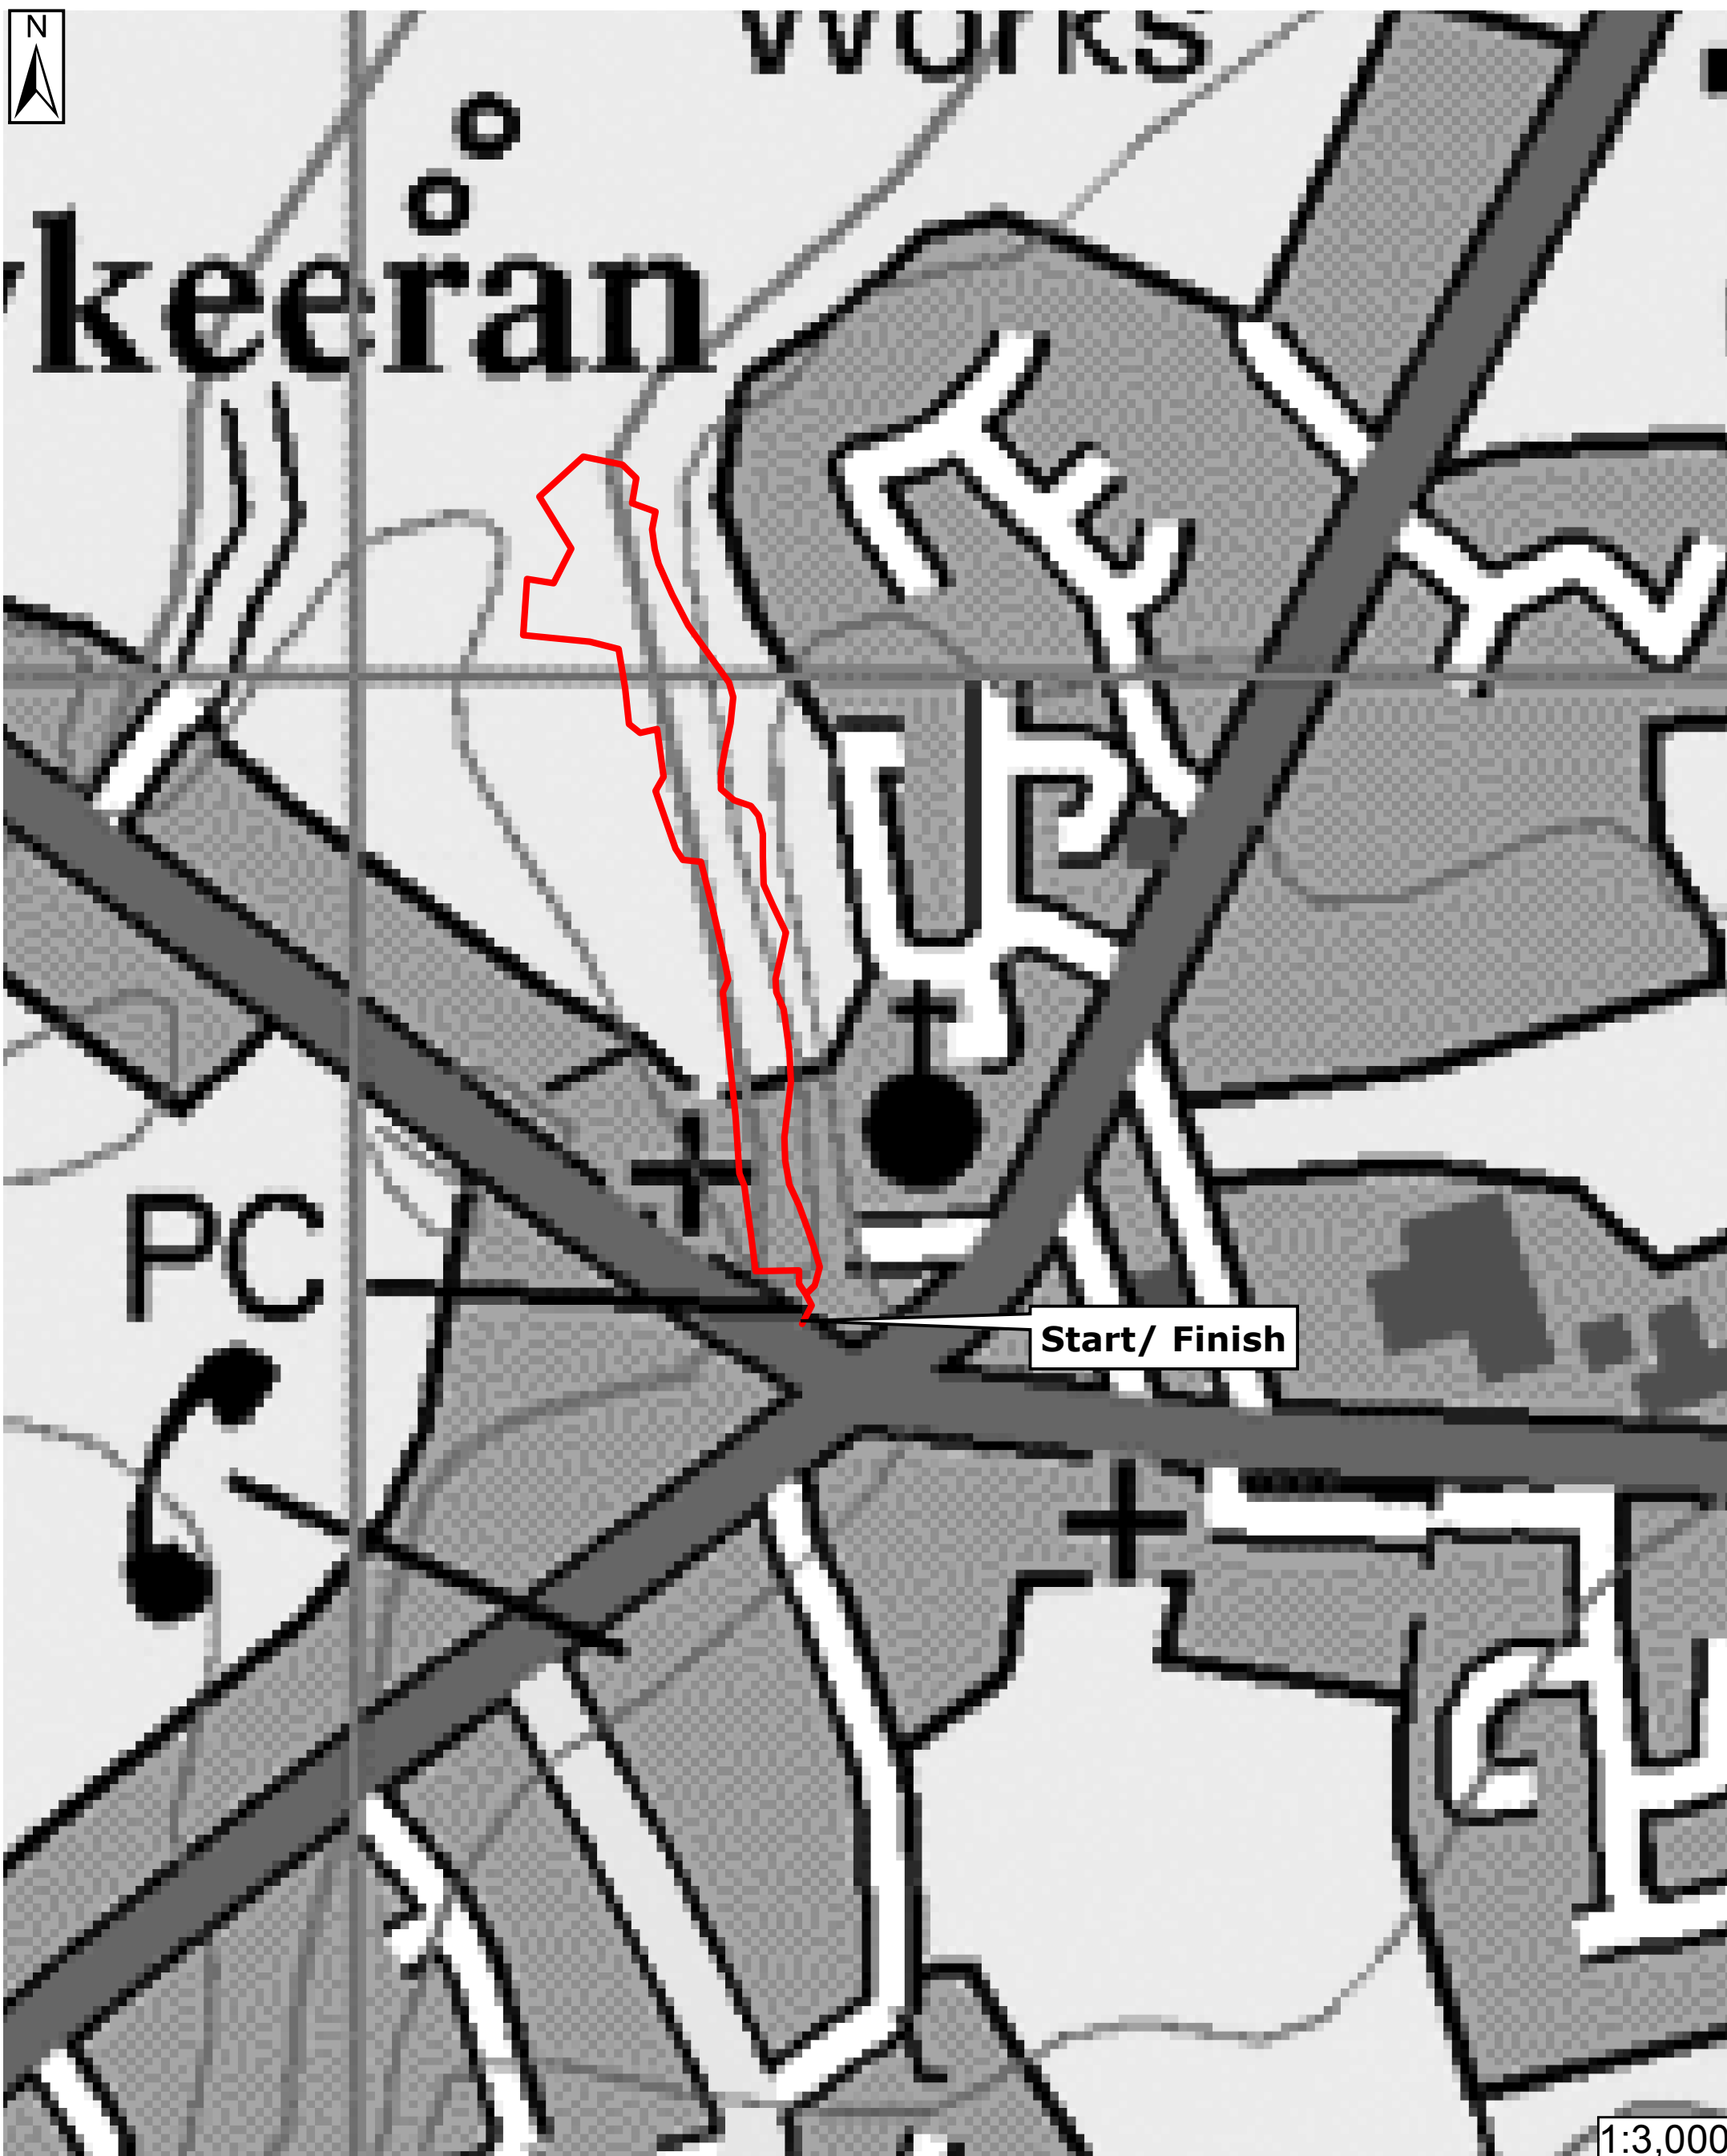

Plantin Park

Start/ Finish

1:3,000

WalkNI.com
Your definitive guide to walking
in Northern Ireland

This material is based upon Crown Copyright and is reproduced with the permission of Land & Property Services under delegated authority from the Controller of Her Majesty's Stationary Office, Crown Copyright and database rights, EMOU206.2.