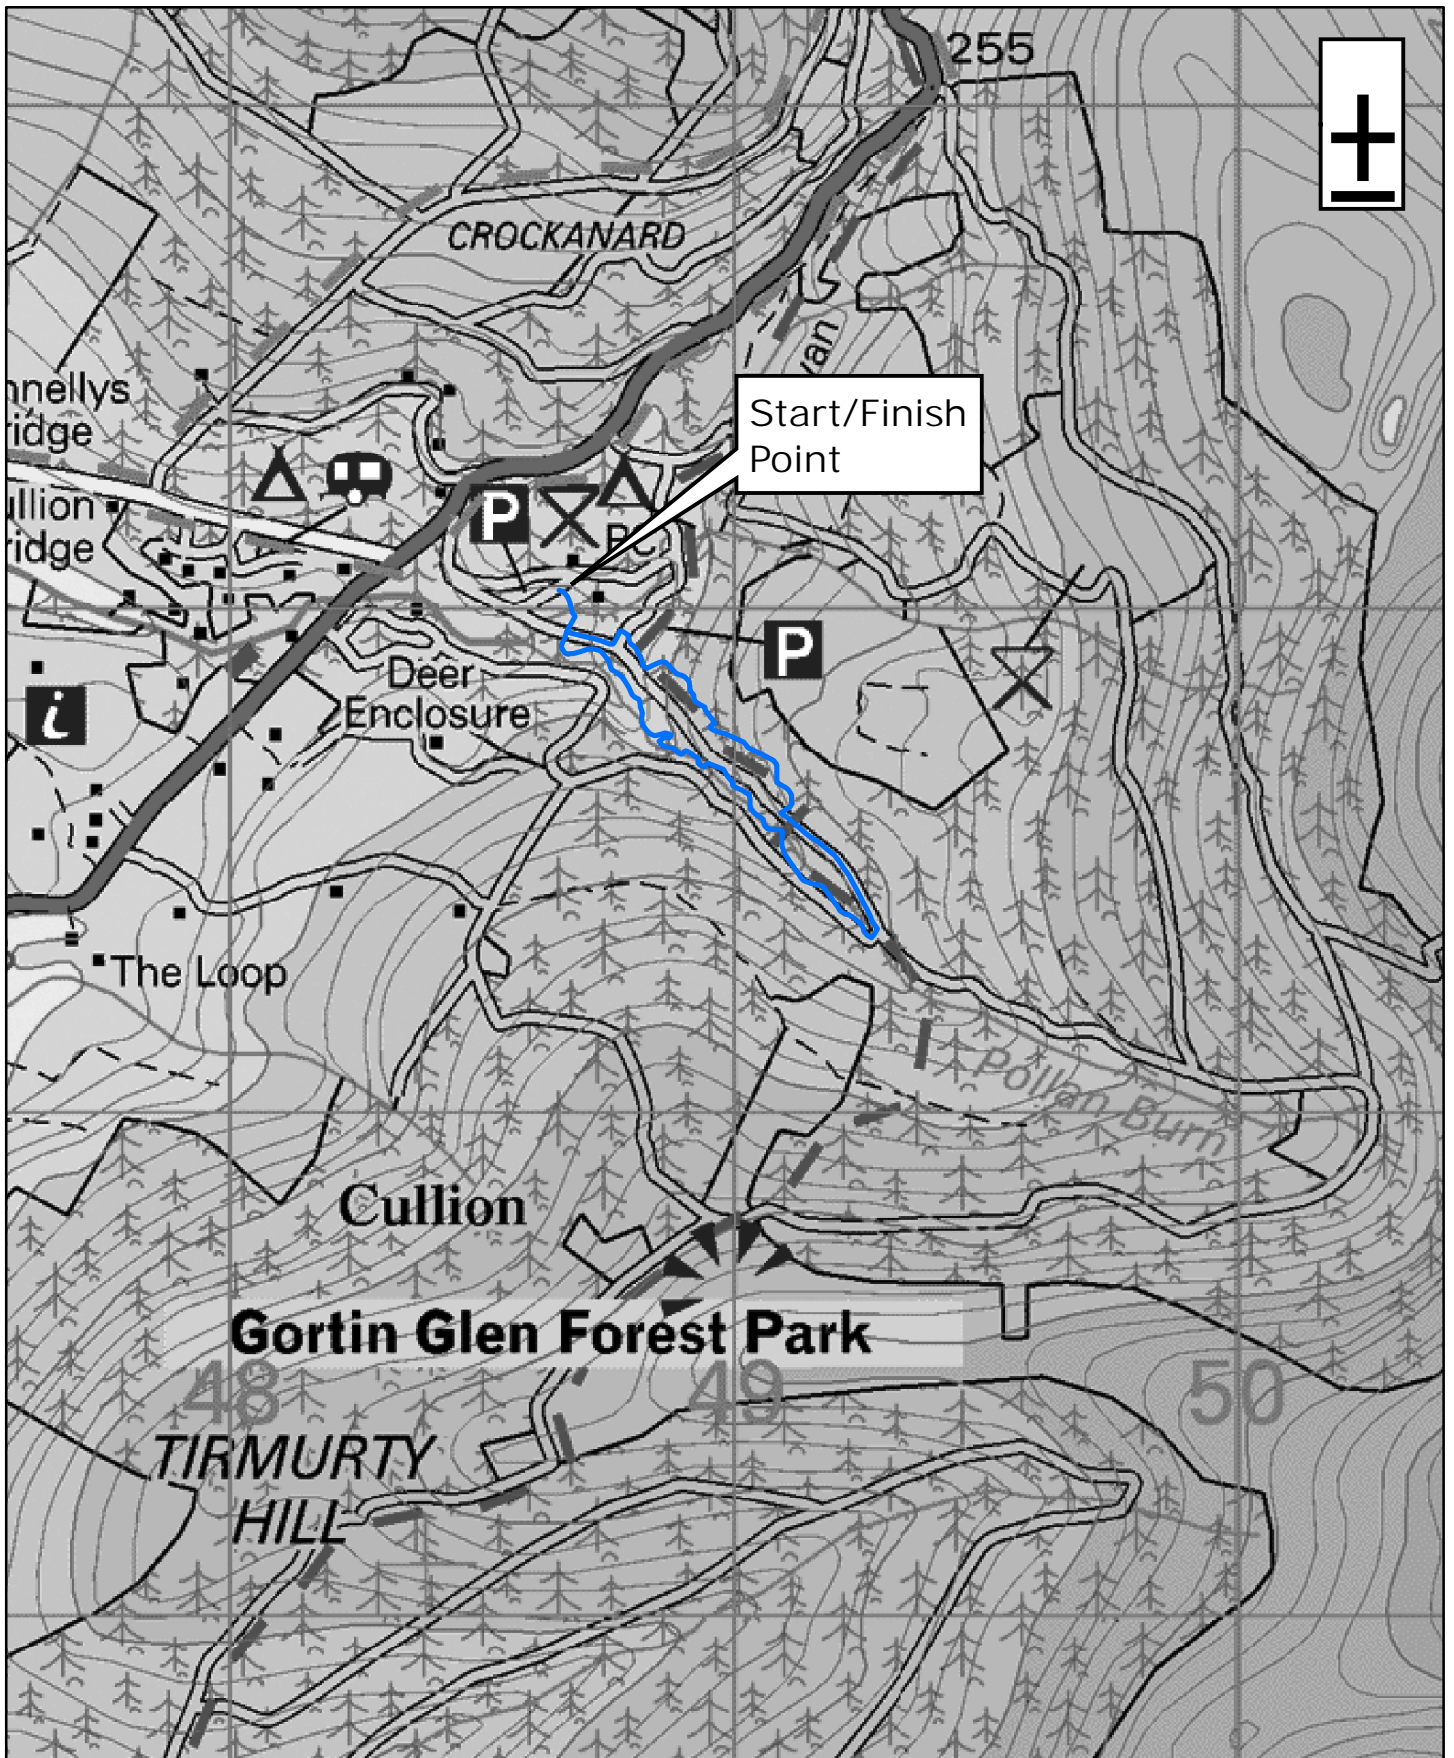

# Gortin Forest - Pollen Trail

1:15,000

**WalkNI.com**  
Your definitive guide to walking  
in Northern Ireland

This material is Crown Copyright and is reproduced with the permission of Land and Property Services under delegated authority from the Controller of Her Majesty's Stationary Office, © Crown copyright and database rights NIMA ESA&LA205.2