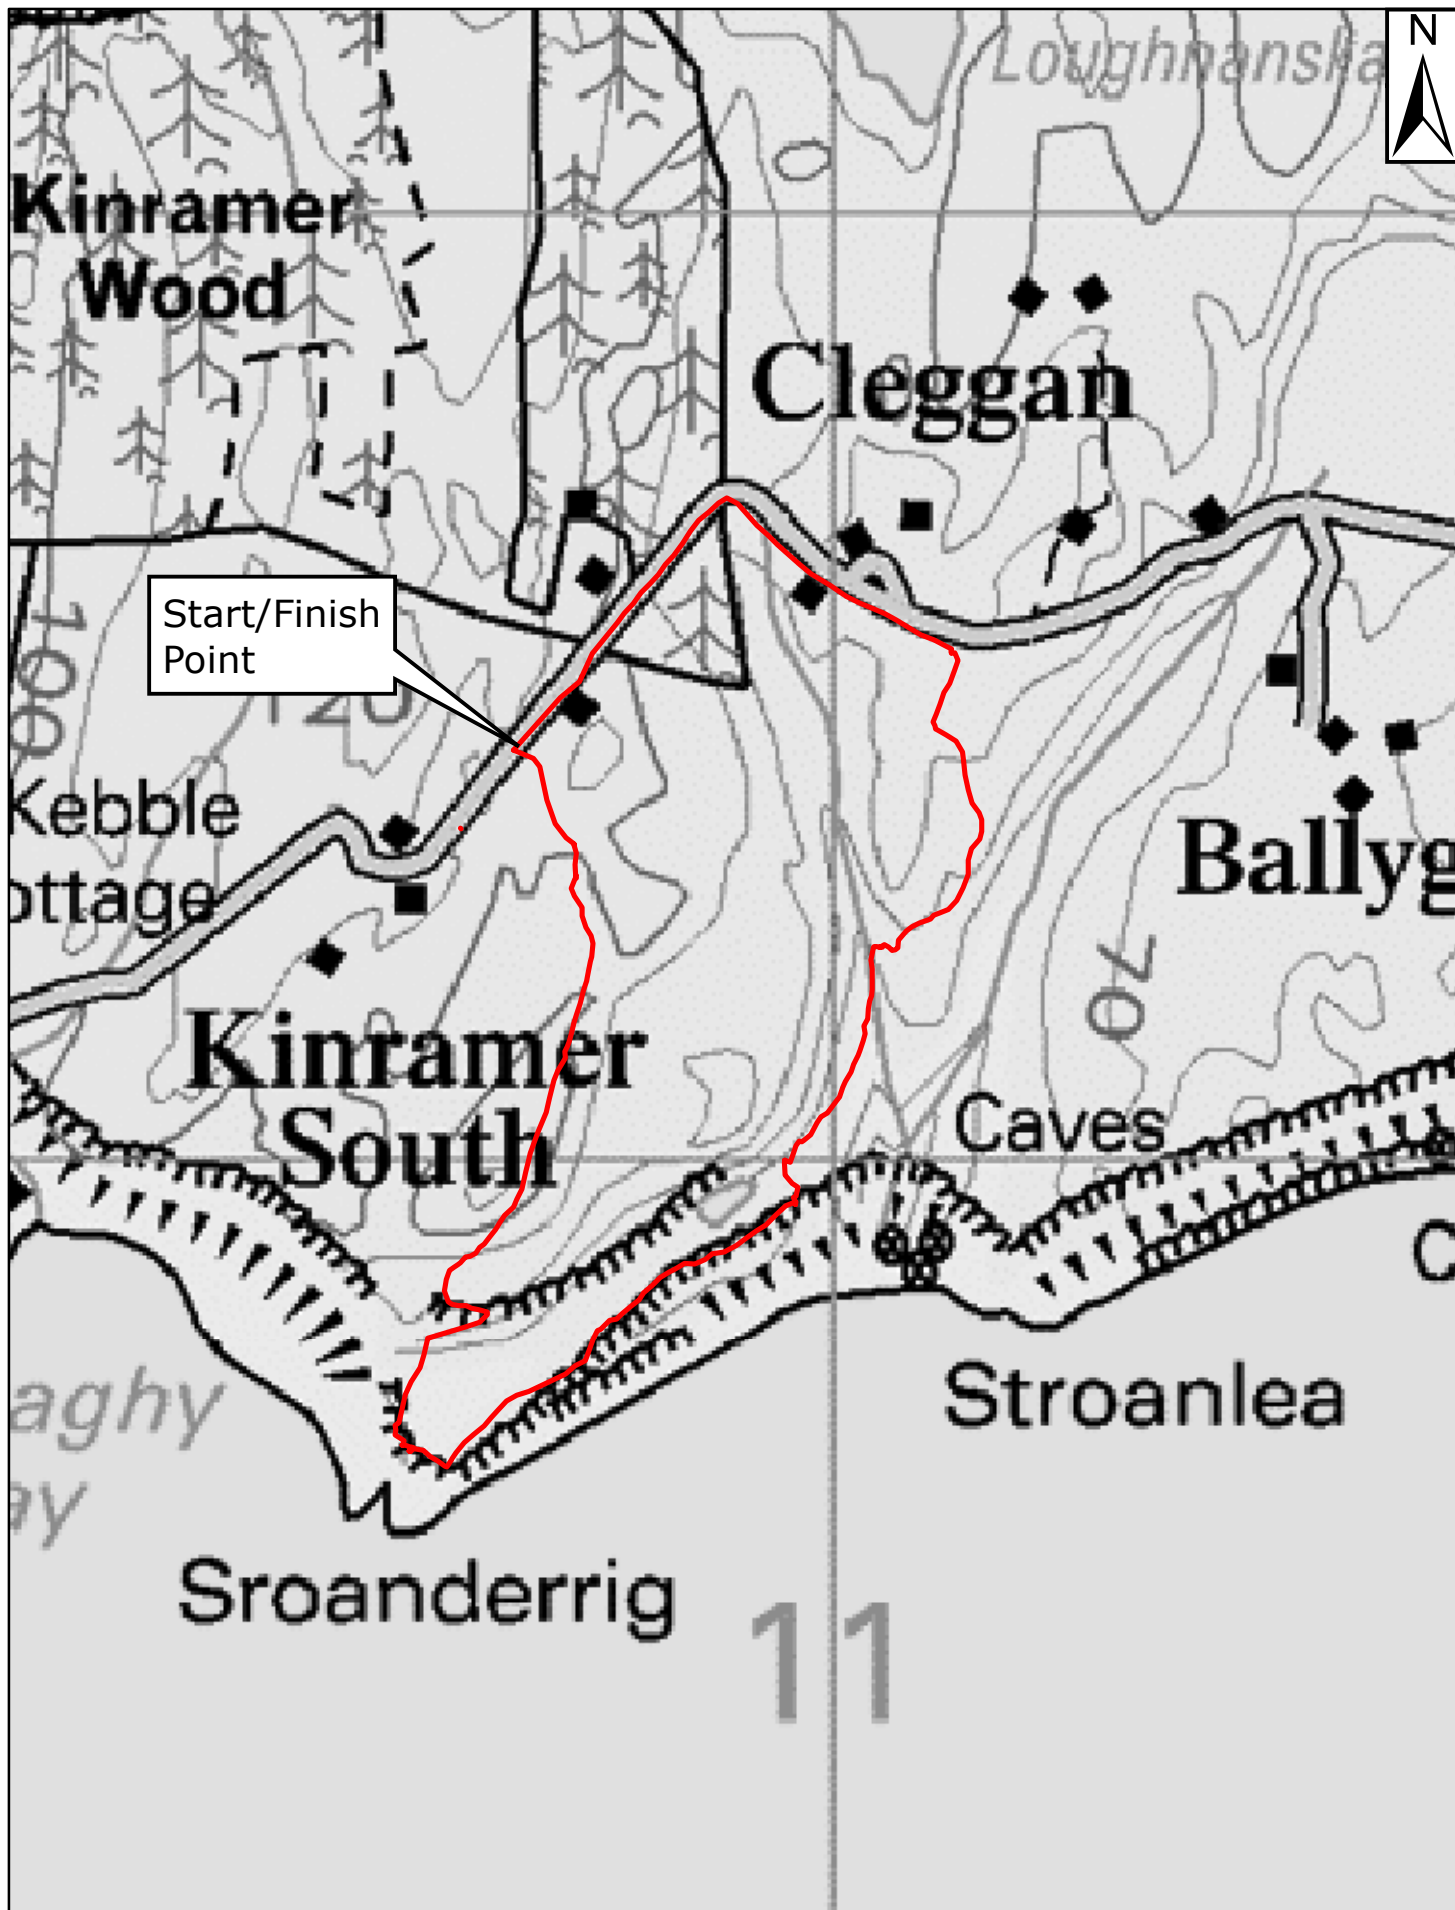

Rathlin Kinramer Trail

WalkNI.com
Your definitive guide to walking
in Northern Ireland

1:8,000

This material is Crown Copyright and is reproduced with the permission of Land and Property Services under delegated authority from the Controller of Her Majesty's Stationary Office, © Crown copyright and database rights NIMA