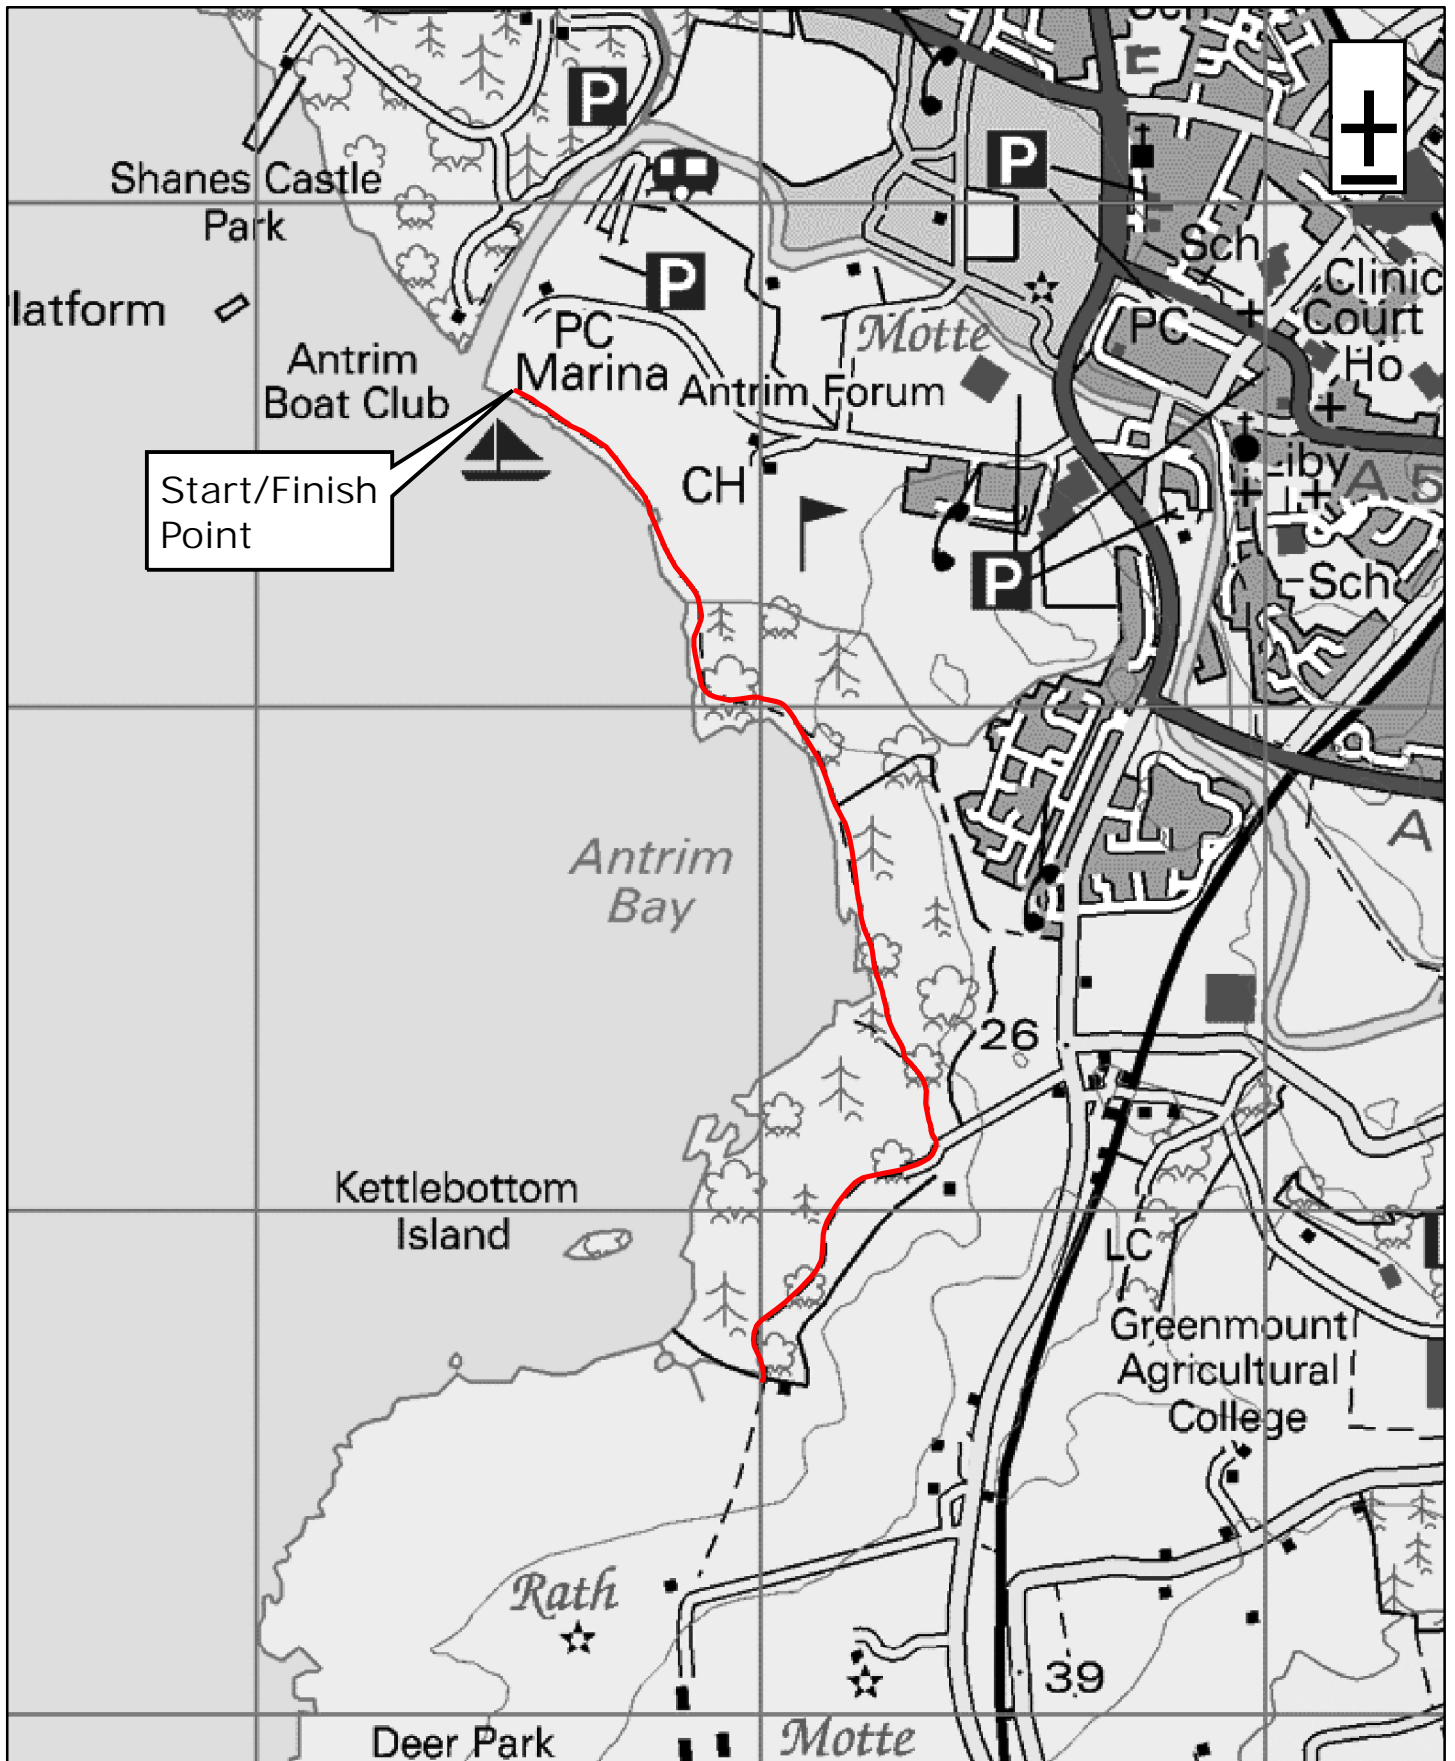

Rea's Wood

Start/Finish Point

WalkNI.com
Your definitive guide to walking
in Northern Ireland

1:15,000

0 0.125 0.25 0.5 Miles

This material is Crown Copyright and is reproduced with the permission of Land and Property Services under delegated authority from the Controller of Her Majesty's Stationary Office, © Crown copyright and database rights NIMA ESA&LA205.2