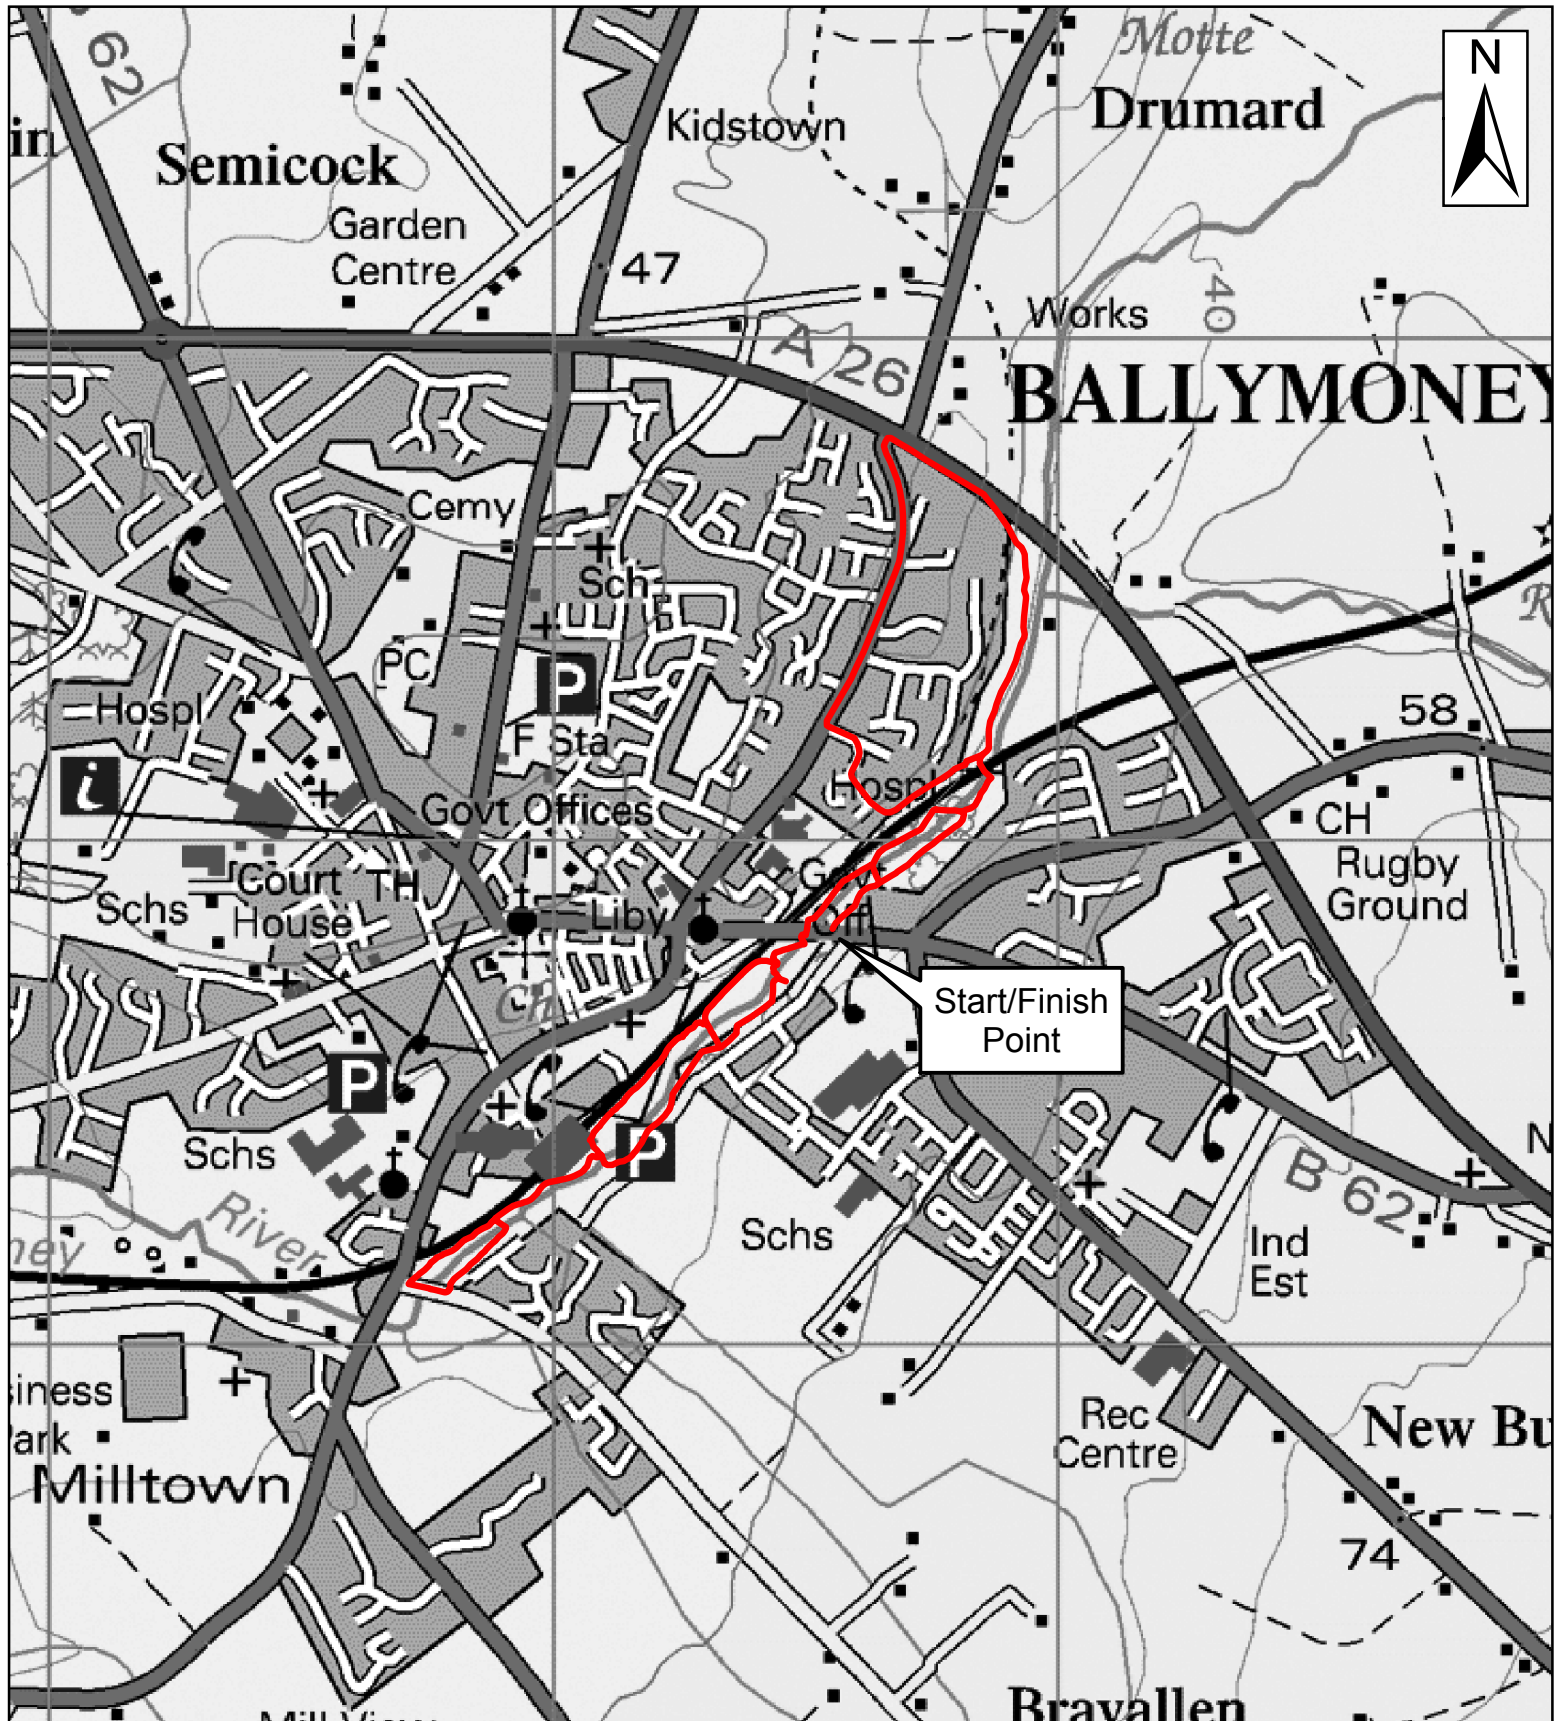

Riverside Park

1:15,000

0 225 450 900 Meters

WalkNI.com
*Your definitive guide to walking
in Northern Ireland*

This material is based upon Crown Copyright and is reproduced with the permission of Land & Property Services under delegated authority from the Controller of Her Majesty's Stationary Office, Crown Copyright and database rights, EMOU206.2. Northern Ireland Environment Agency Copyright 2012