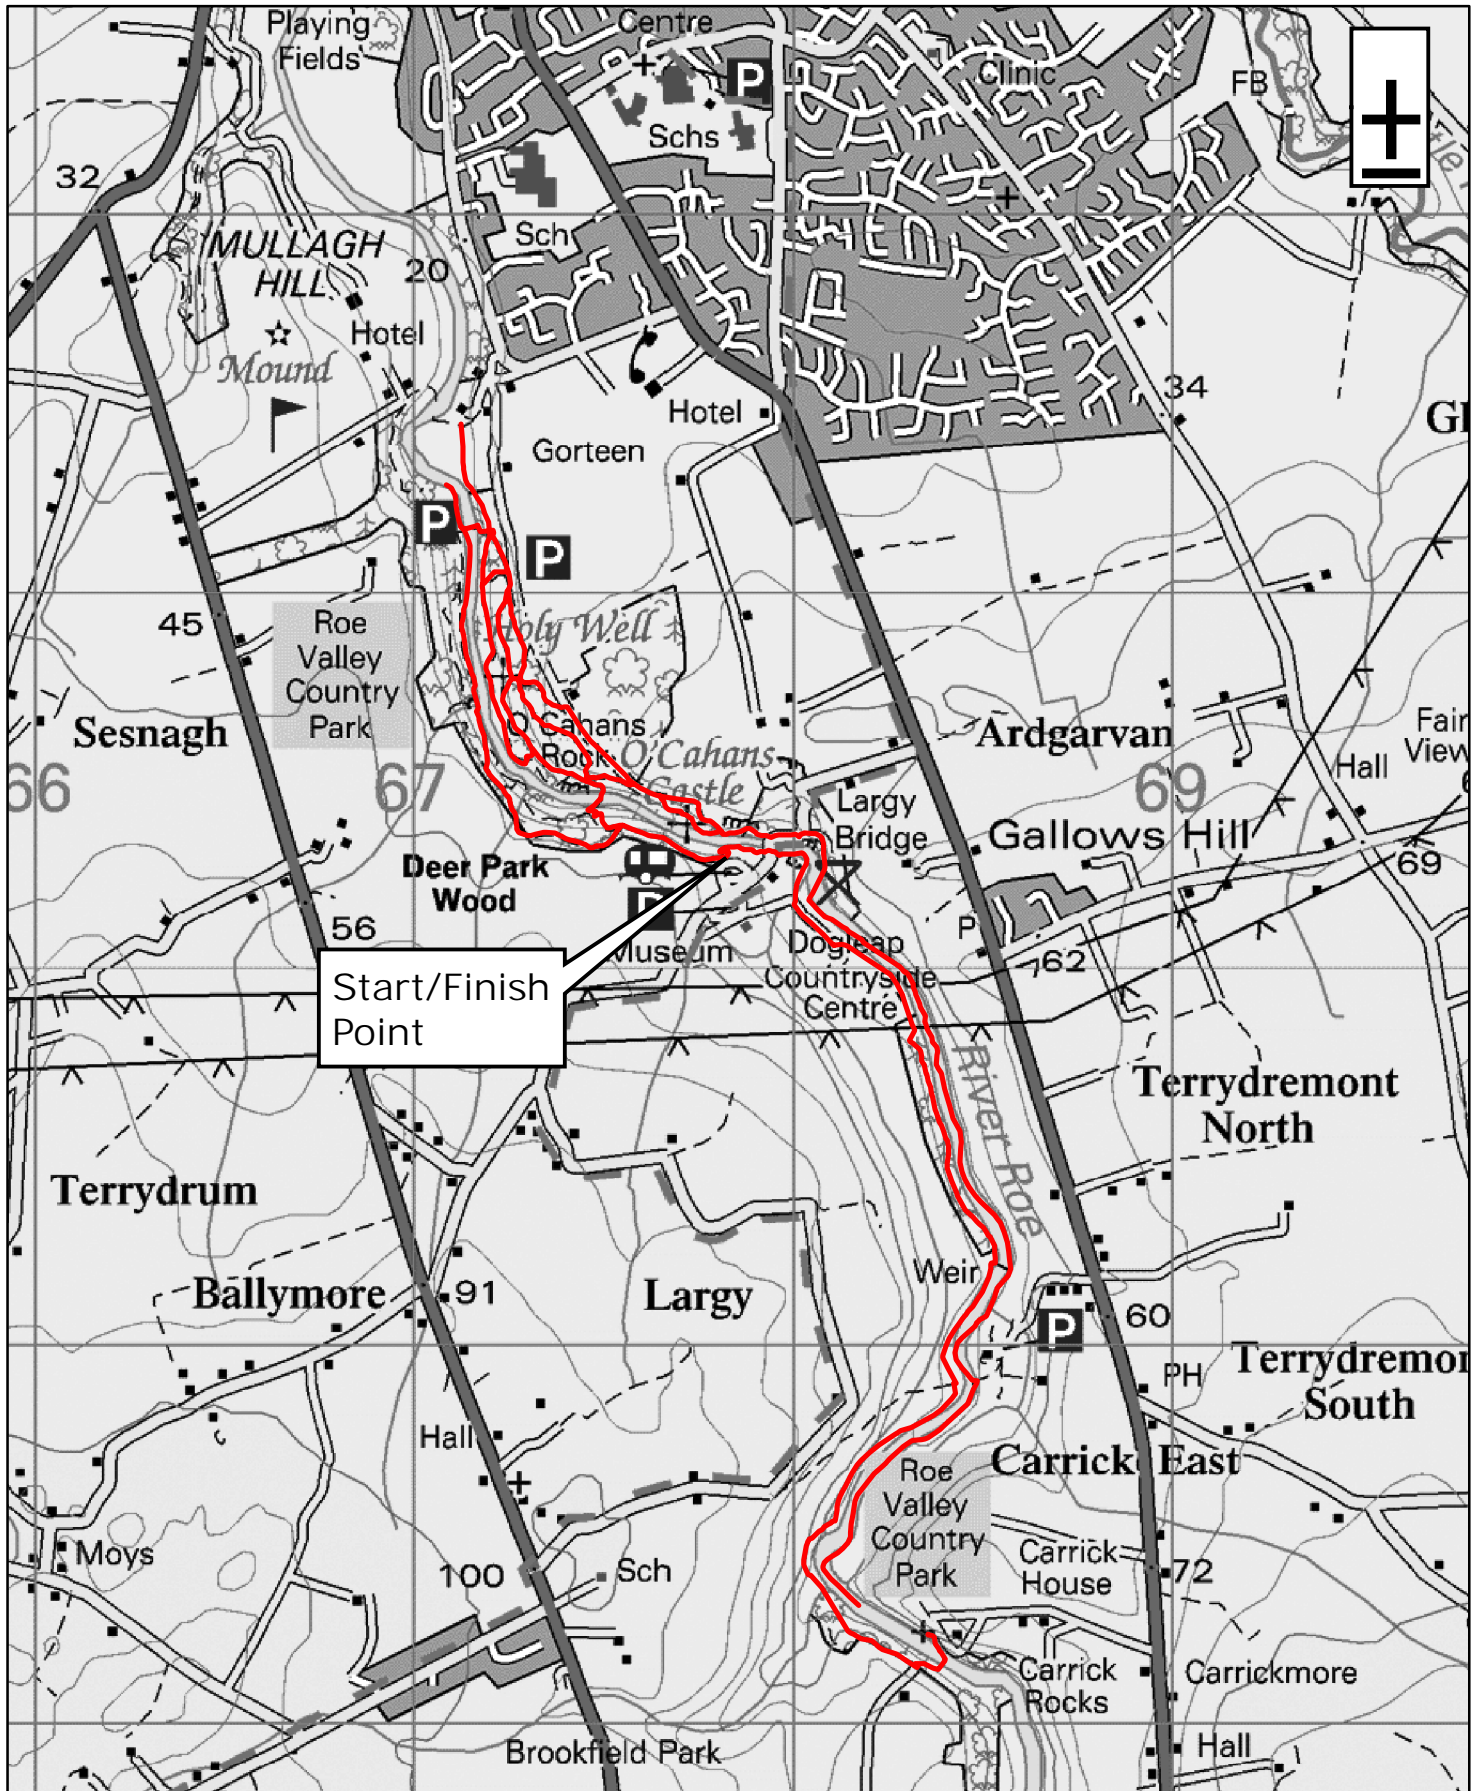

Roe Valley Country Park

1:20,000

0 0.2 0.4 0.8 Miles

WalkNI.com
Your definitive guide to walking
in Northern Ireland

This material is Crown Copyright and is reproduced with the permission of Land and Property Services under delegated authority from the Controller of Her Majesty's Stationary Office, © Crown copyright and database rights NIMA ESA&LA205.2