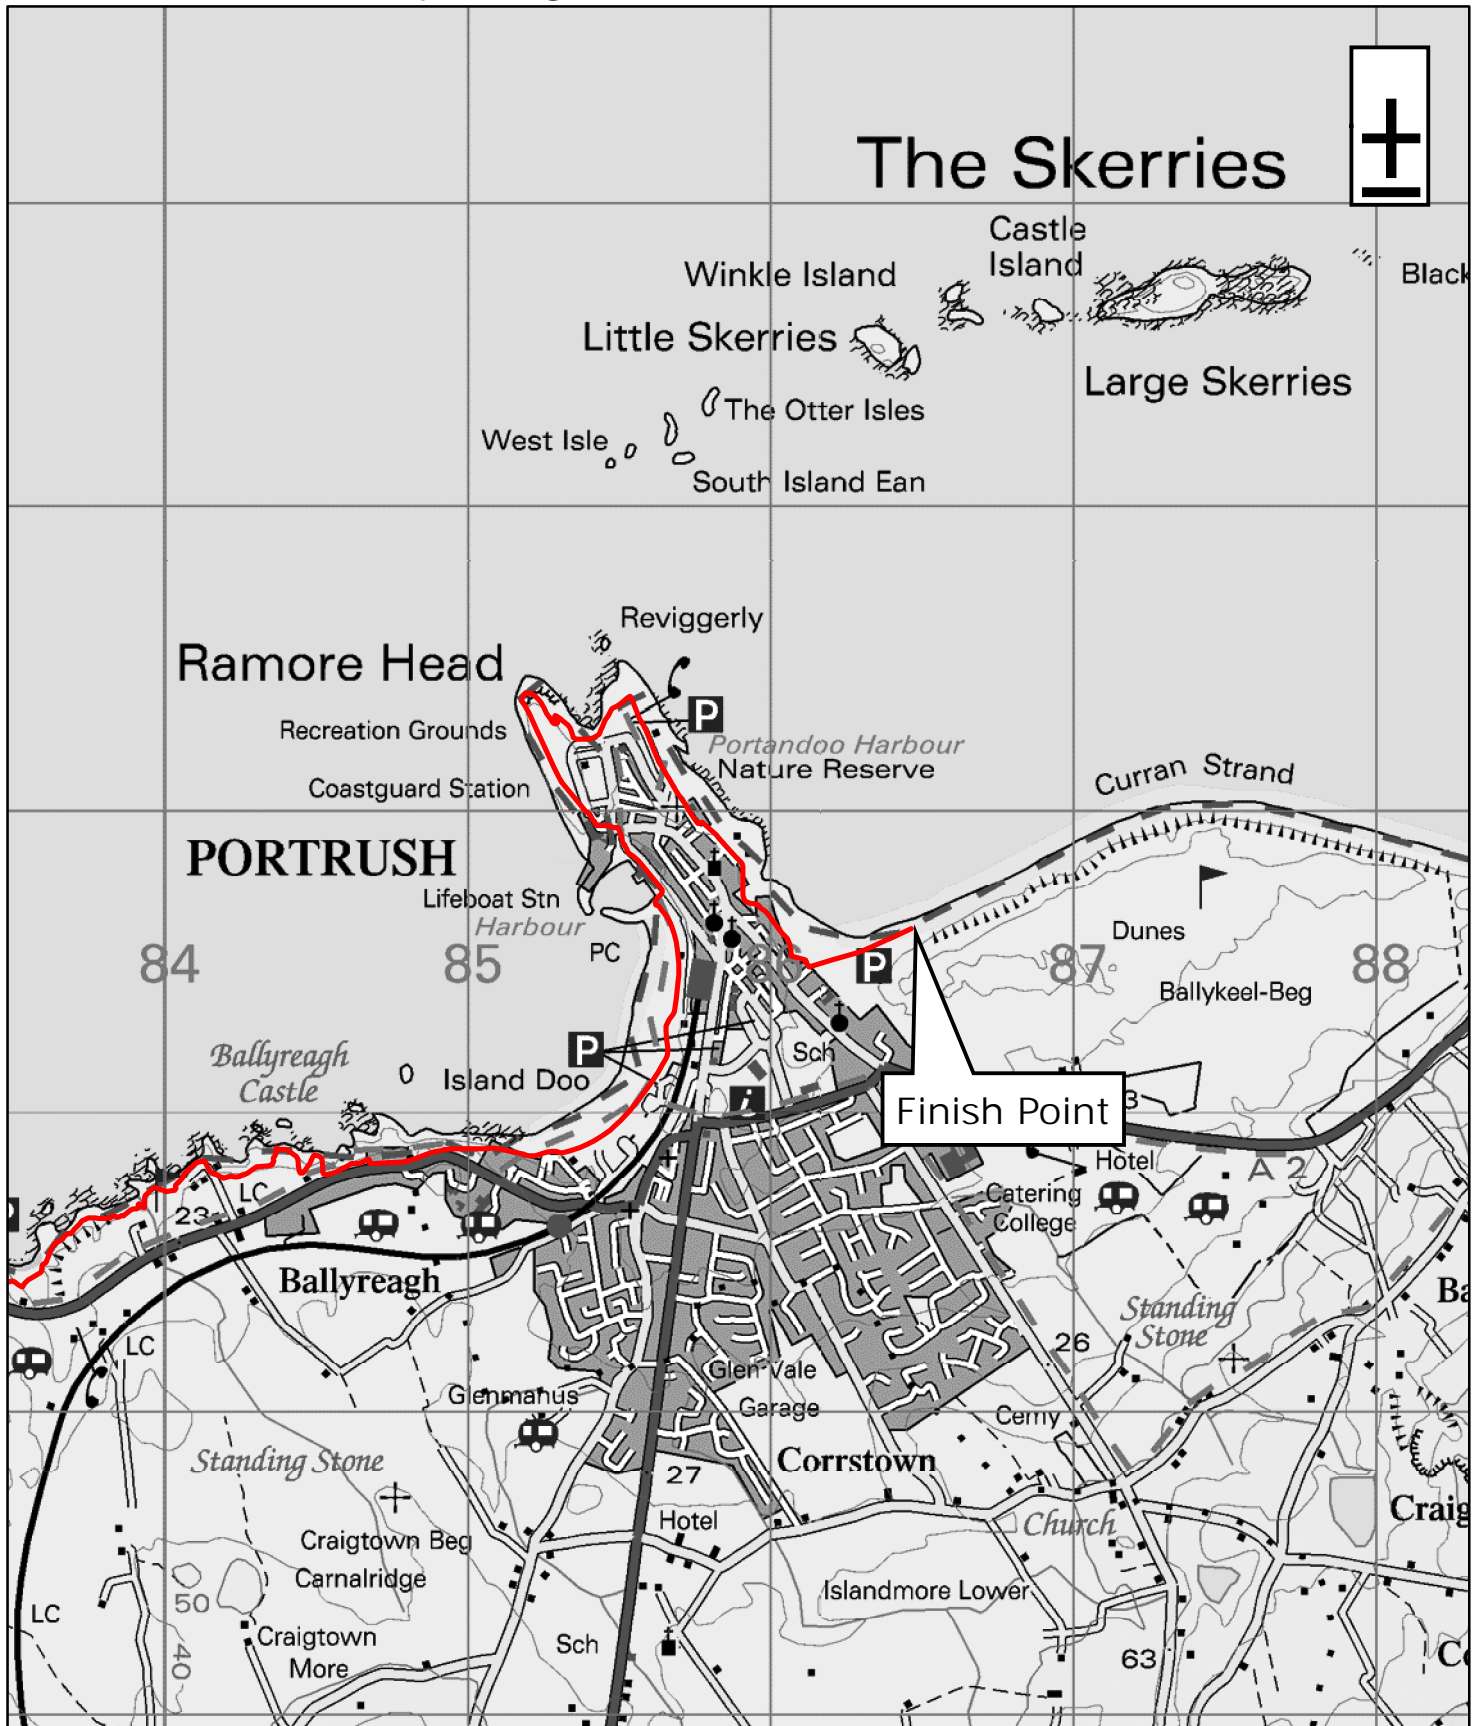

Port Path - Section 3 and 4

Ballyreagh Castle to East Strand

1:25,000

WalkNI.com
 Your definitive guide to walking
 in Northern Ireland

This material is Crown Copyright and is reproduced with the permission of Land and Property Services under delegated authority from the Controller of Her Majesty's Stationary Office, © Crown copyright and database rights NIMA ESA&LA205.2