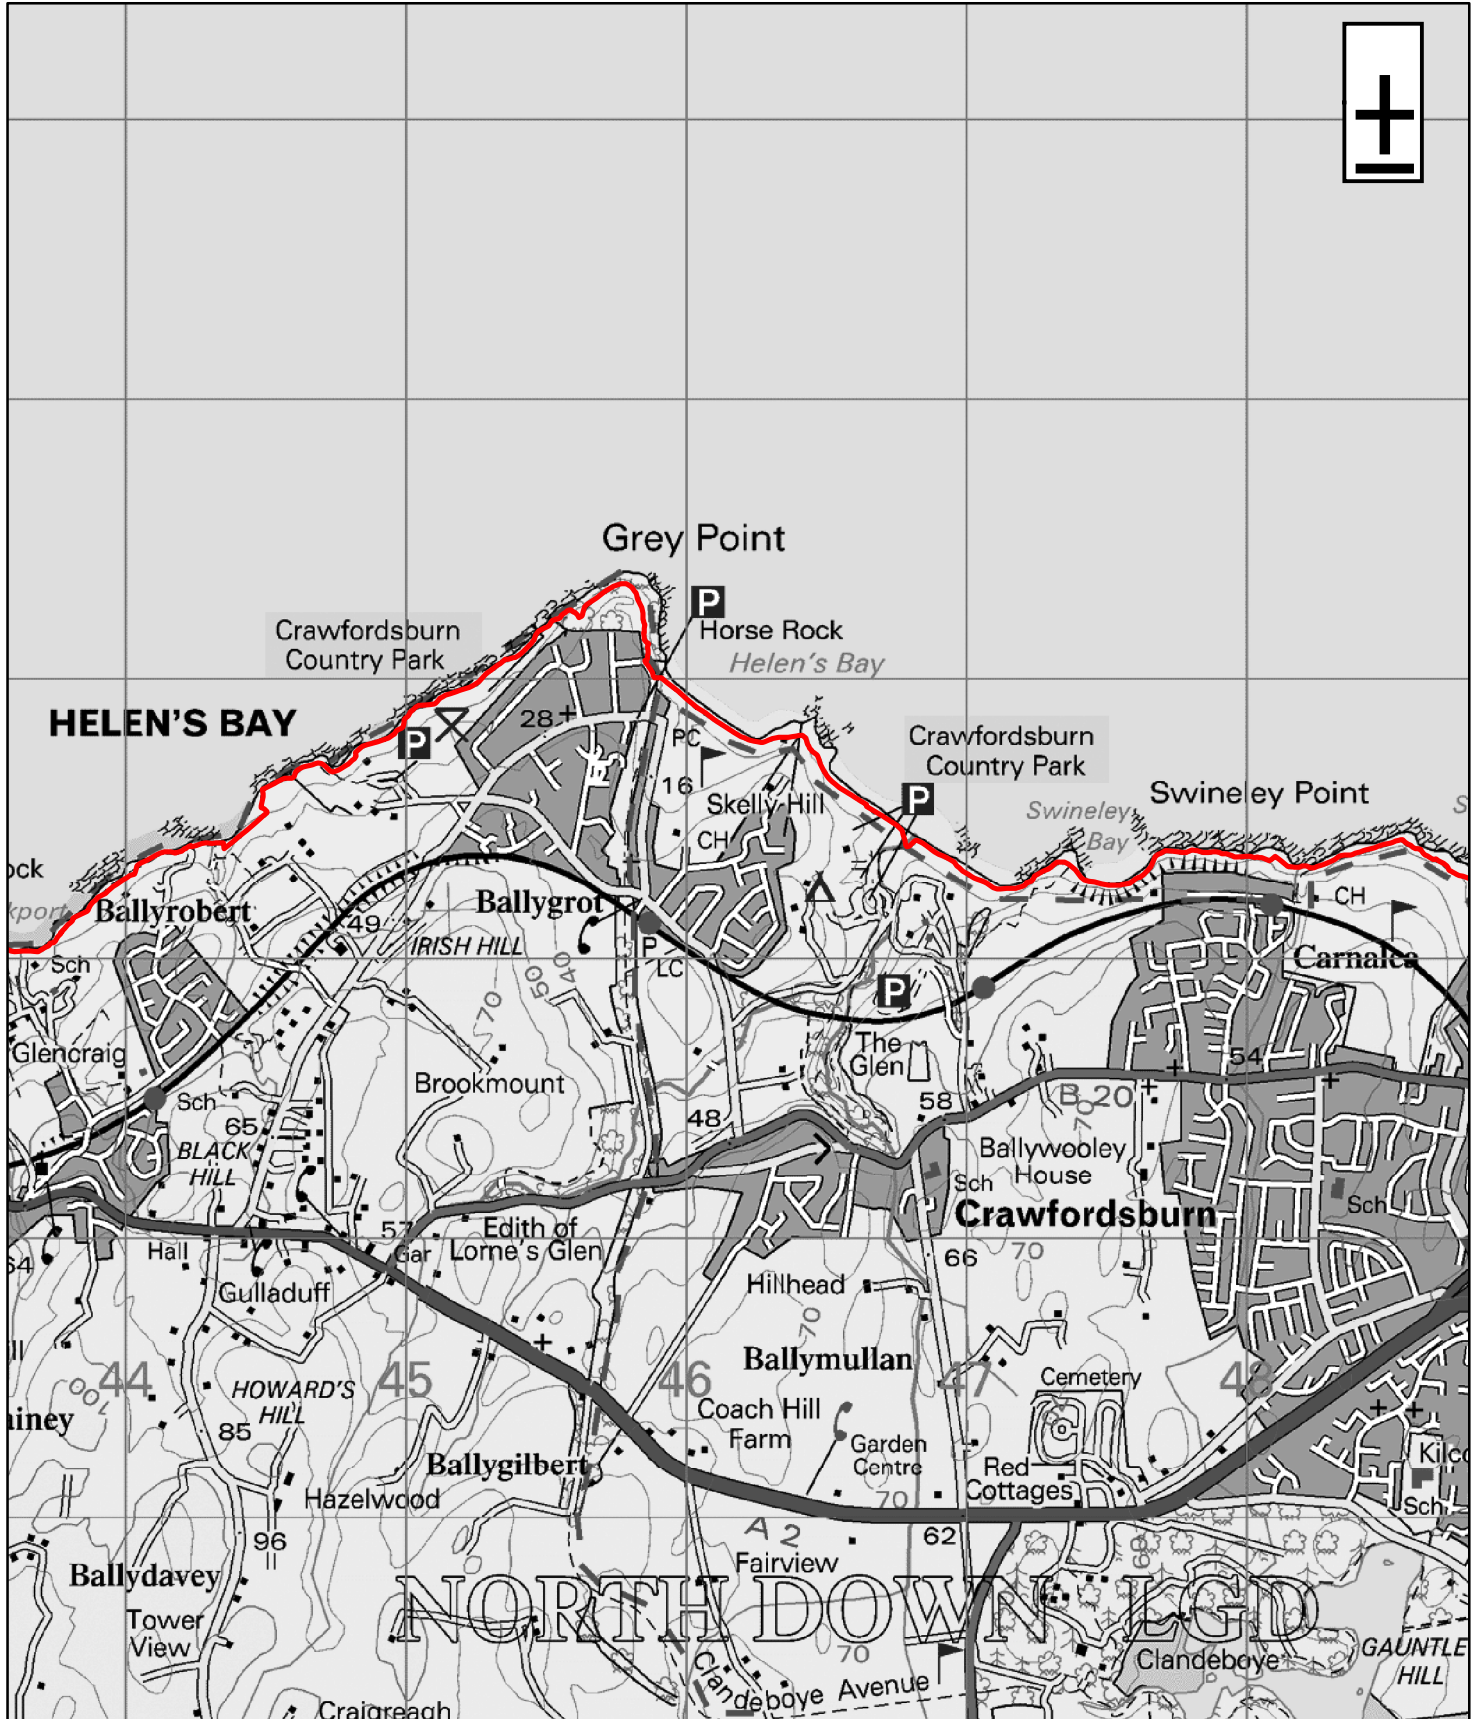

# North Down Coastal Path - Section 3 and 4 Helen's Bay to Swineley Point

1:27,000

0 0.25 0.5 1 Miles

**WalkNI.com**  
Your definitive guide to walking  
in Northern Ireland

This material is Crown Copyright and is reproduced with the permission of Land and Property Services under delegated authority from the Controller of Her Majesty's Stationary Office, © Crown copyright and database rights NIMA ESA&LA205.2