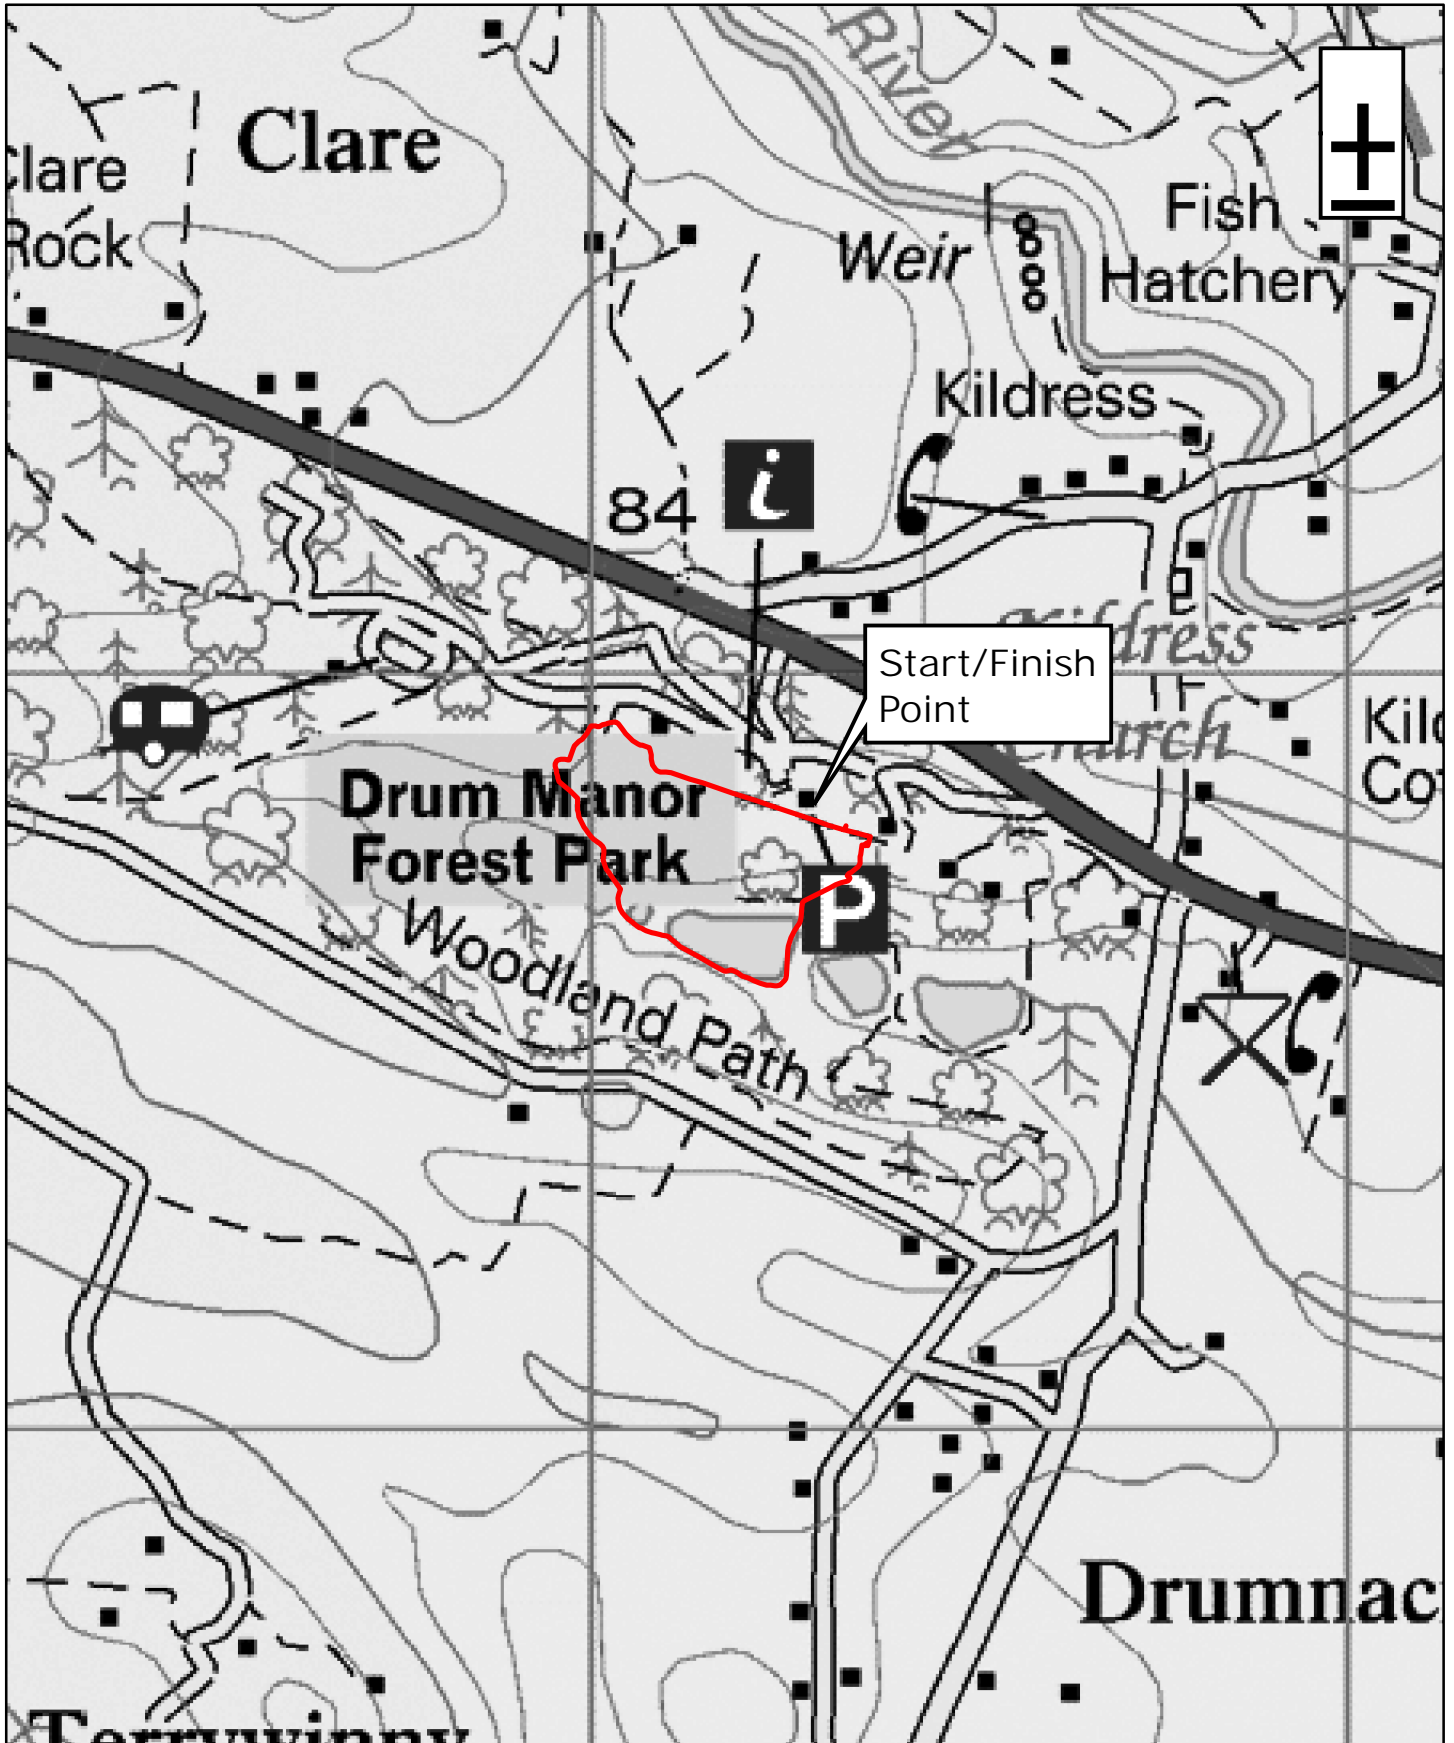

Drum Manor Terrace and Pleasuregrounds Trail

1:10,000

0 0.1 0.2 0.4 Miles

WalkNI.com
*Your definitive guide to walking
in Northern Ireland*

This material is Crown Copyright and is reproduced with the permission of Land and Property Services under delegated authority from the Controller of Her Majesty's Stationary Office, © Crown copyright and database rights NIMA ESA&LA205.2