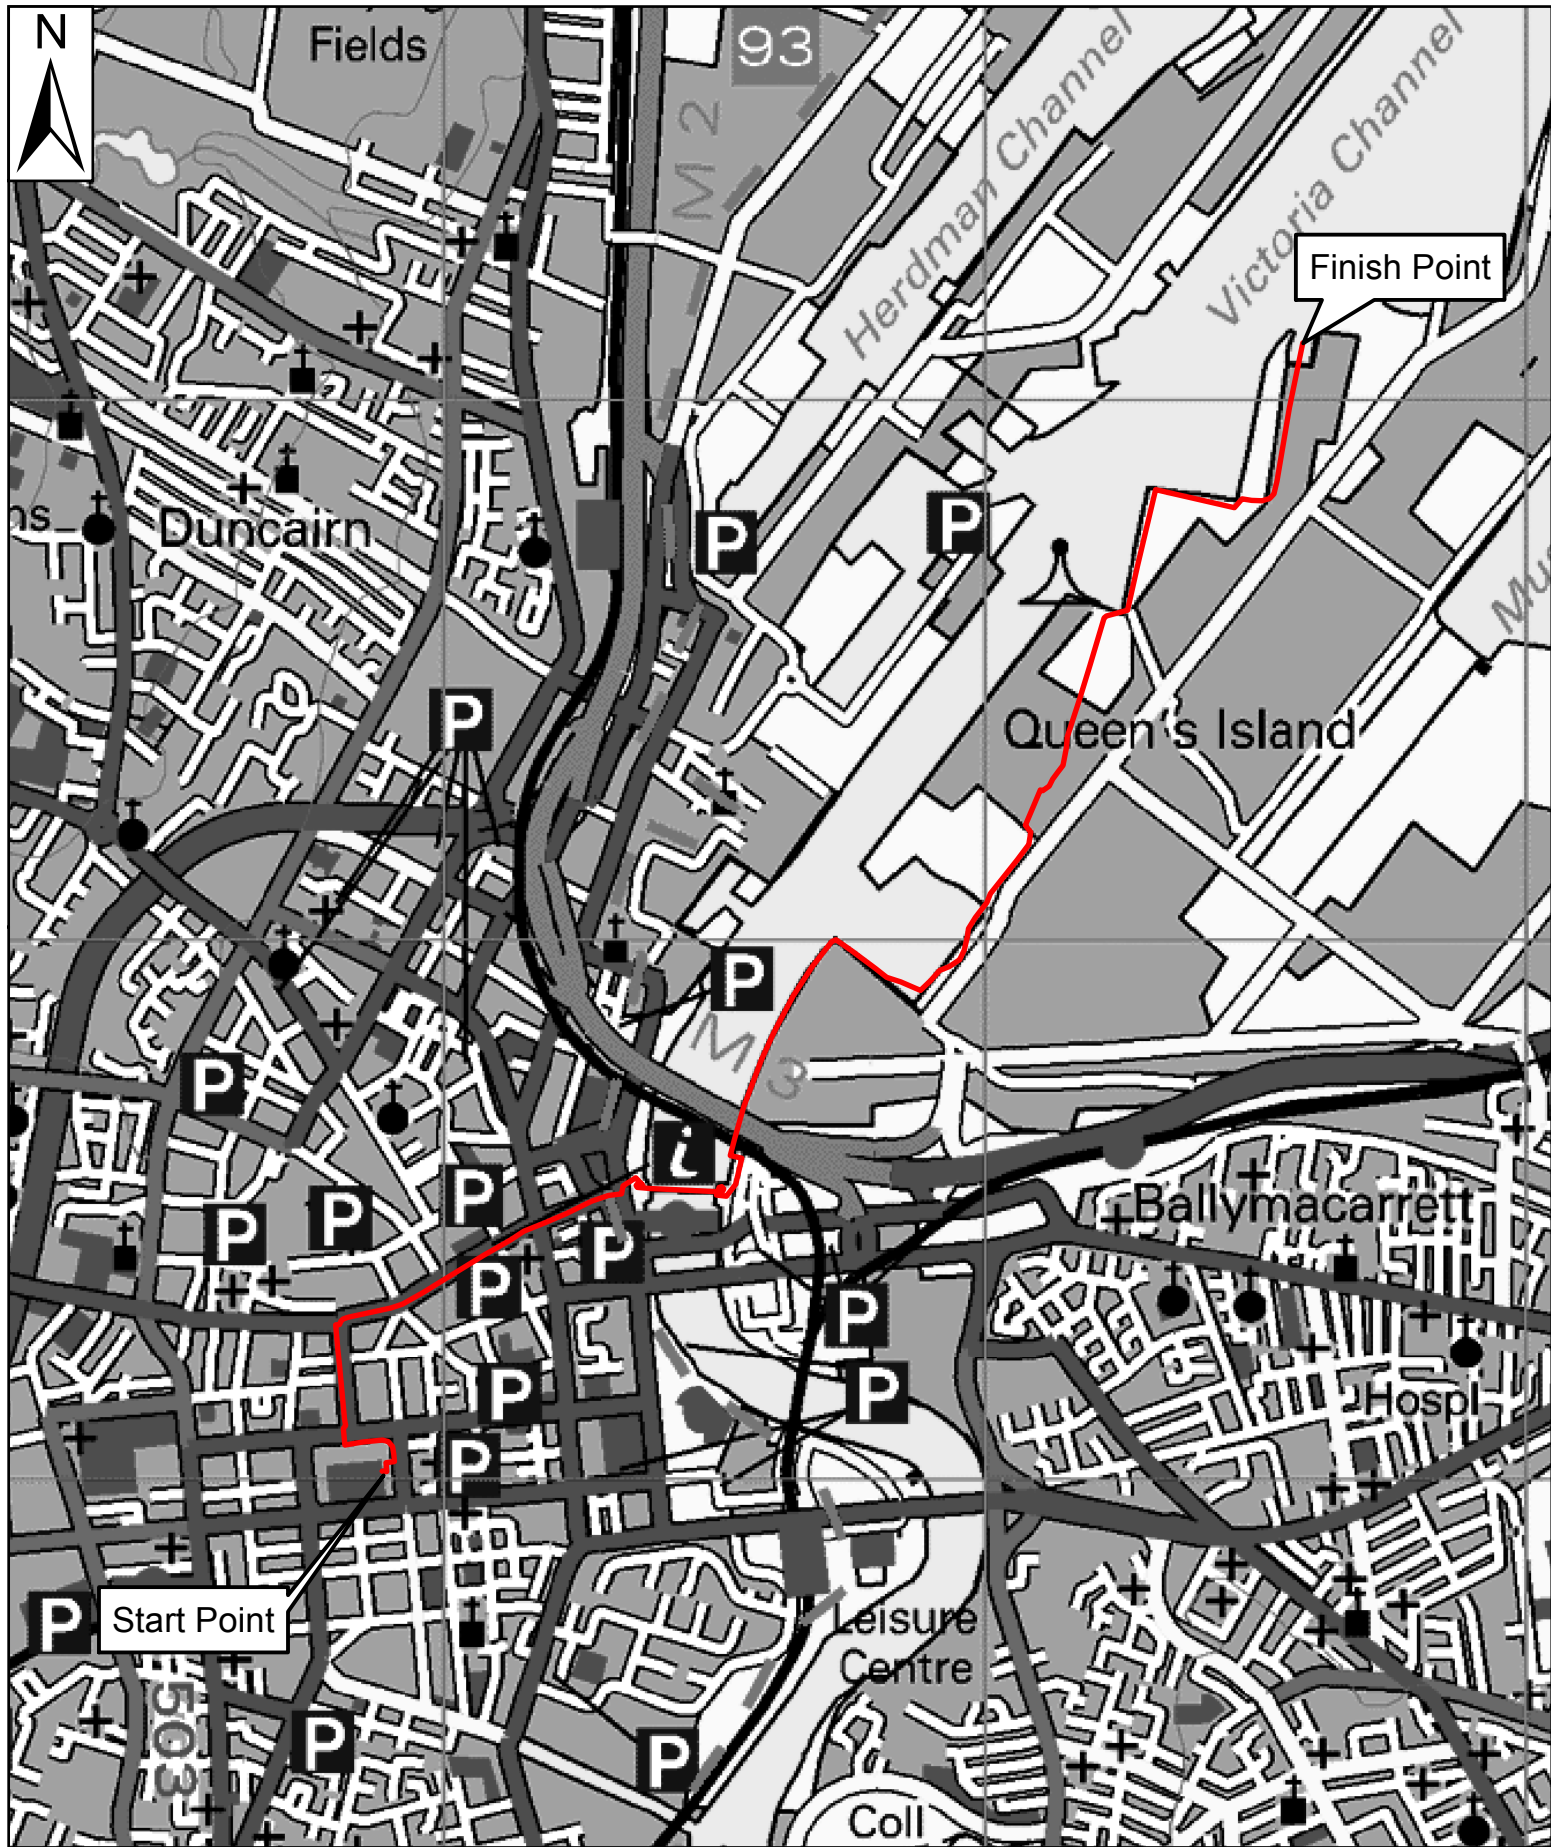

Titanic Trail

WalkNI.com
Your definitive guide to walking
in Northern Ireland

1:14,000 Meters

This material is based upon Crown Copyright and is reproduced with the permission of Land & Property Services under delegated authority from the Controller of Her Majesty's Stationary Office, Crown Copyright and database rights, EMOU206.2. Northern Ireland Environment Agency Copyright 2012