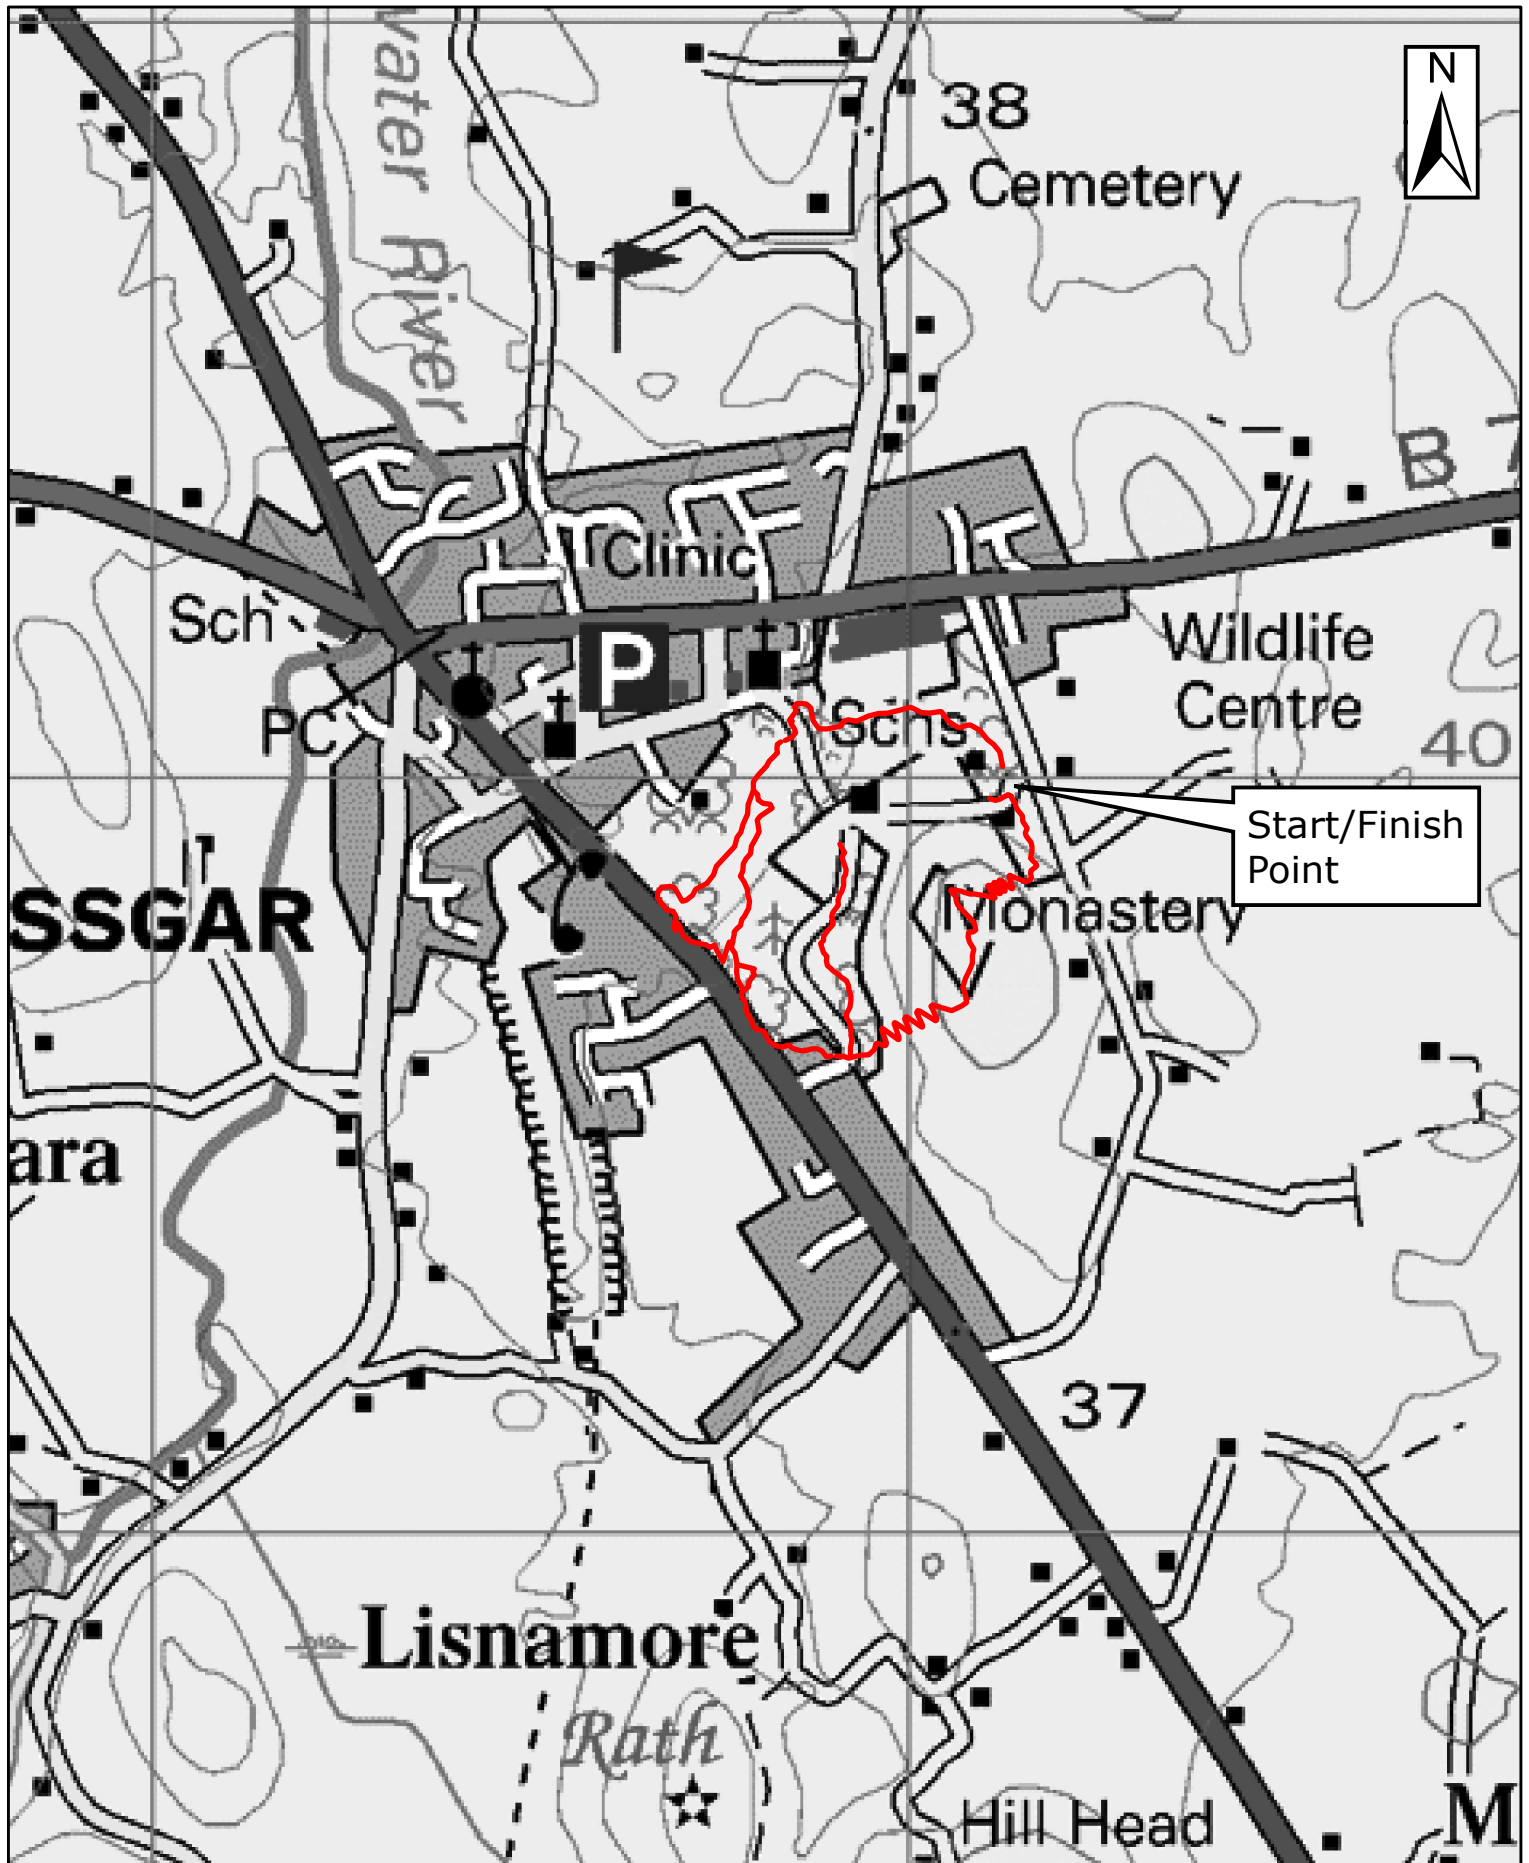

# Tobar Mhuire Heritage Trail

**WalkNI.com**  
Your definitive guide to walking  
in Northern Ireland

1:10,000

0 0.125 0.25 0.5 Kilometers

This material is based upon Crown Copyright and is reproduced with the permission of Land & Property Services under delegated authority from the Controller of Her Majesty's Stationary Office, Crown Copyright and database rights, EMOU206.2.