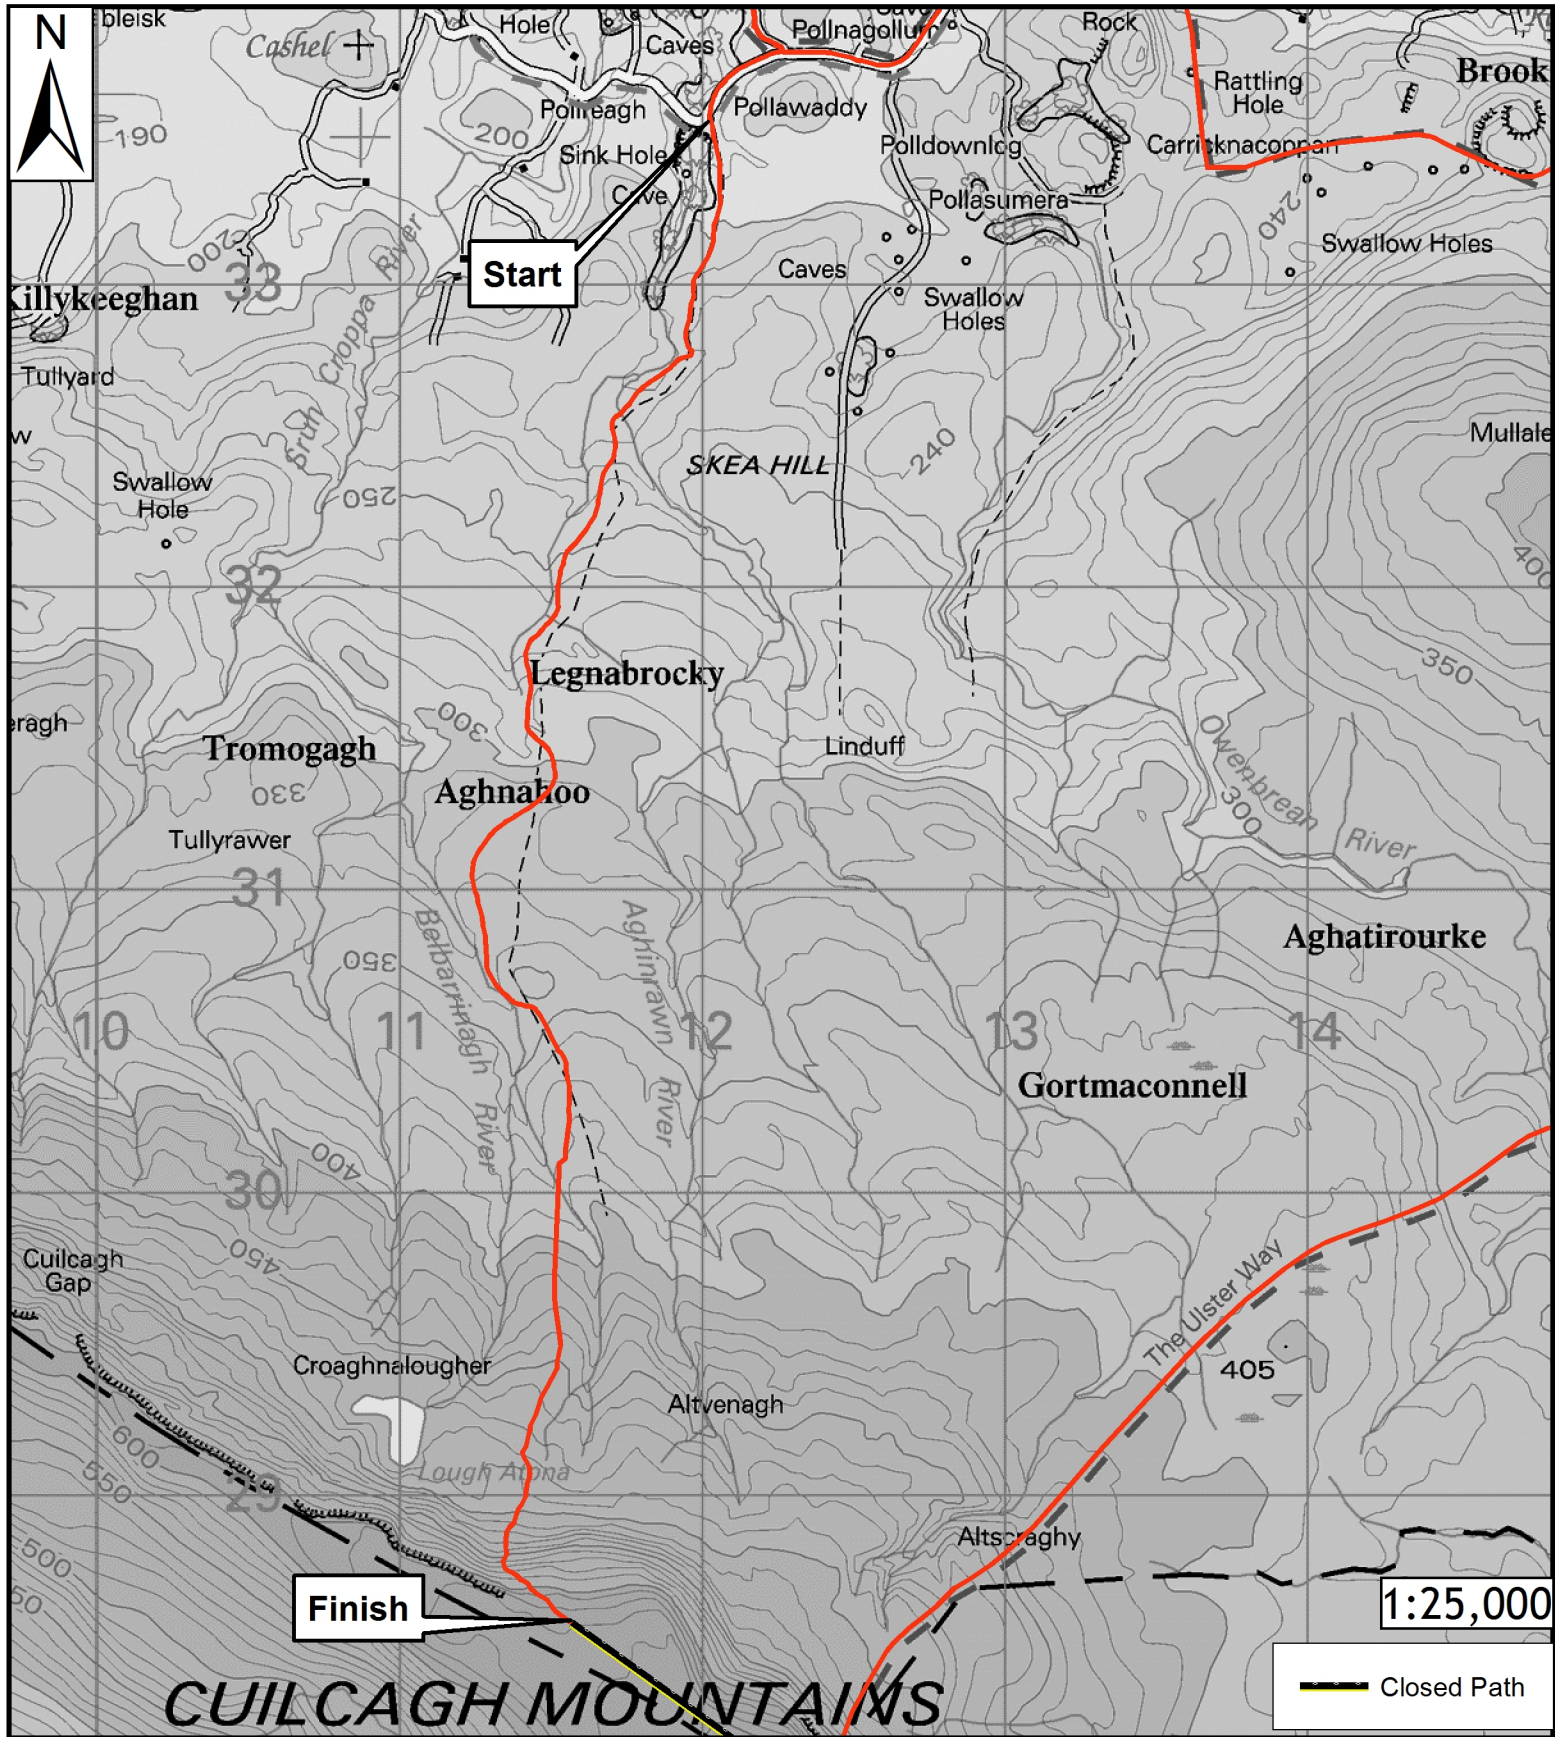

Walk 2 - Cuilcagh Legnabrocky Trail

WalkNI.com
Your definitive guide to walking
in Northern Ireland

This material is based upon Crown Copyright and is reproduced with the permission of Land & Property Services under delegated authority from the Controller of Her Majesty's Stationary Office, Crown Copyright and database rights, EMOU206.2. Northern Ireland Environment Agency Copyright 2012