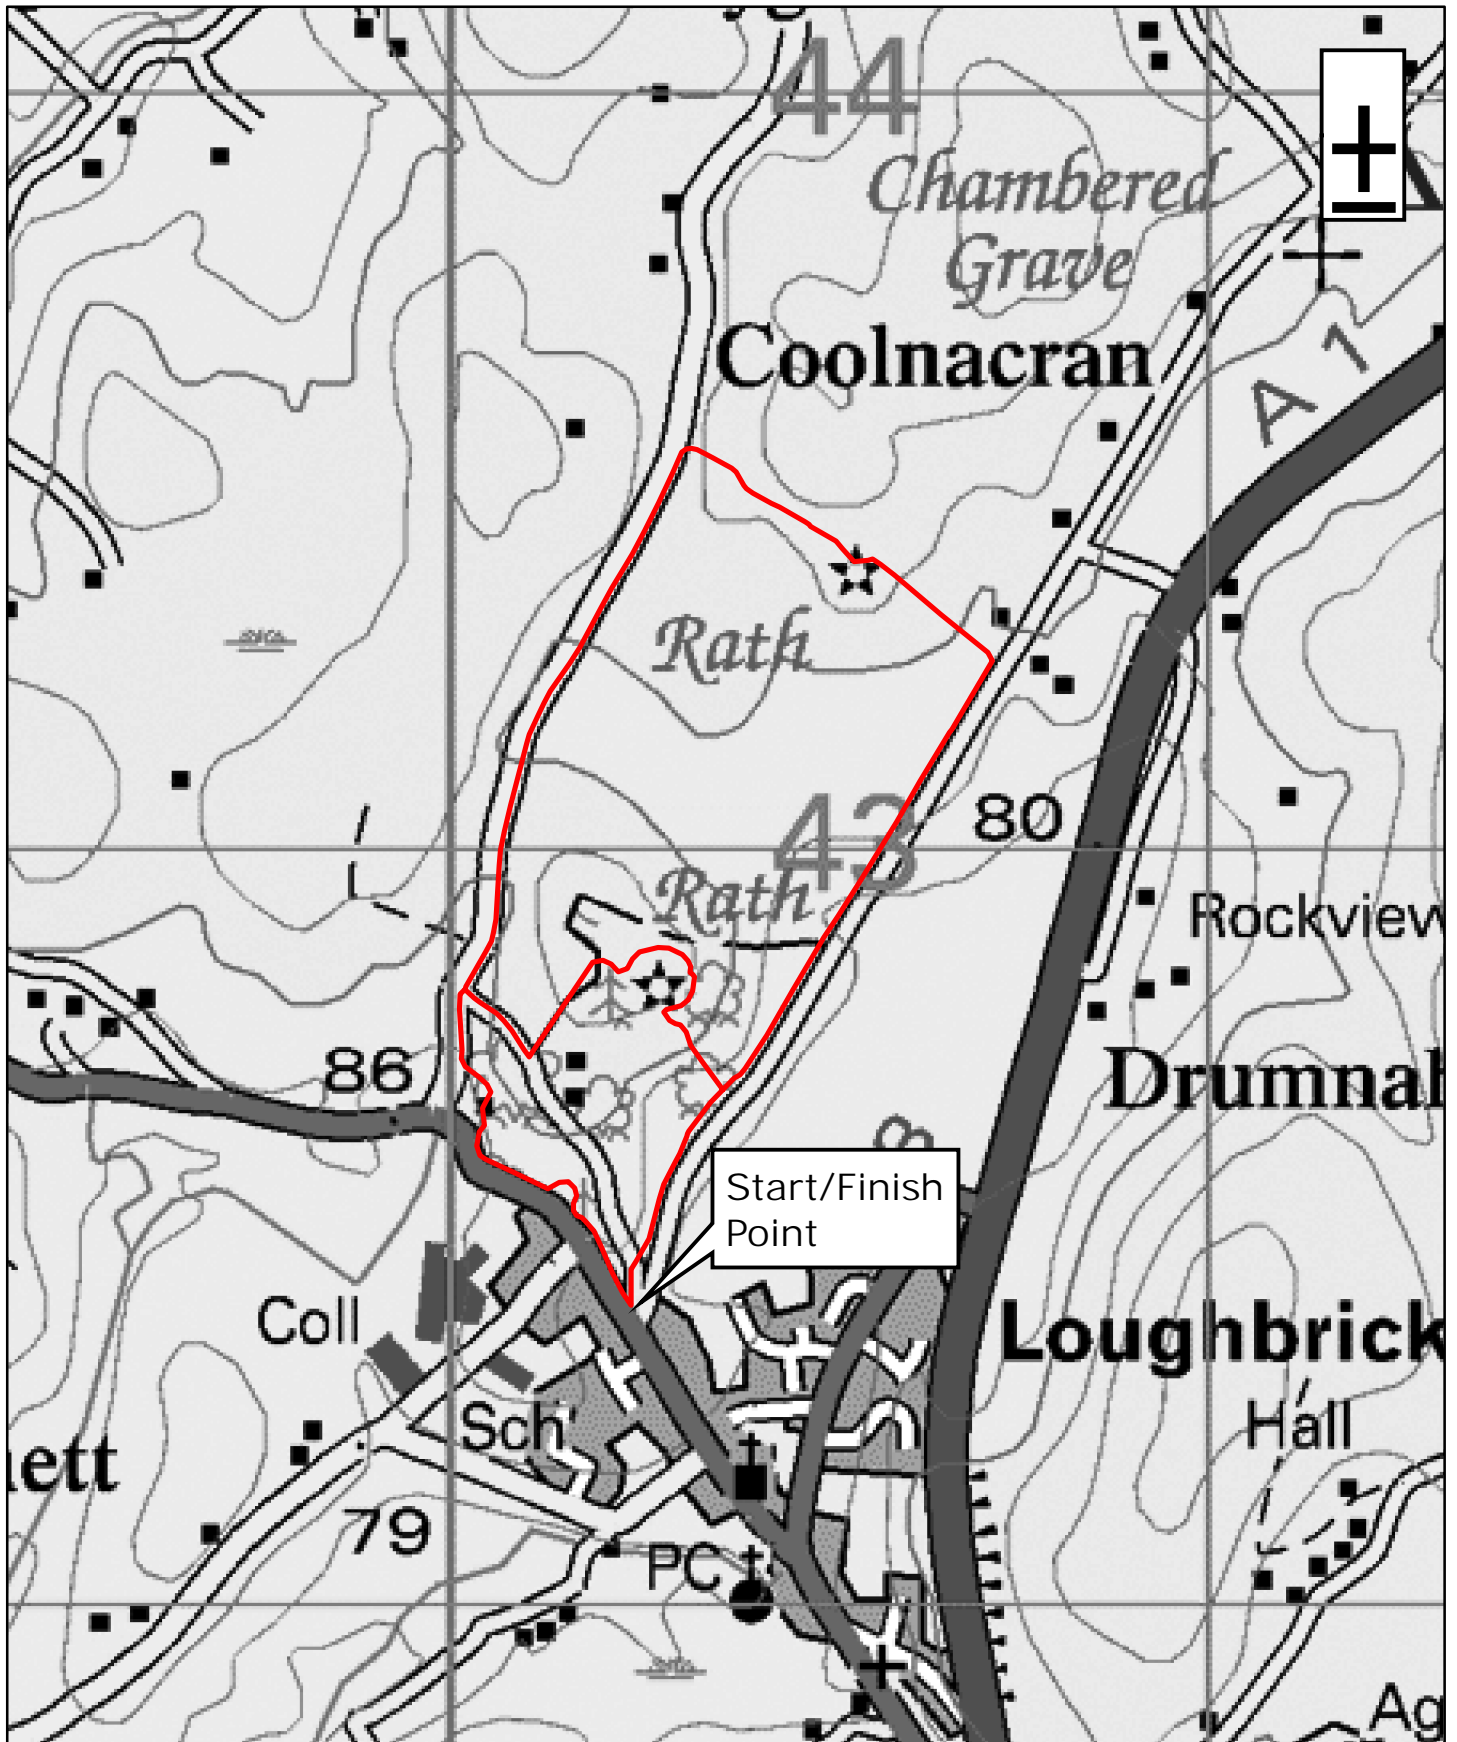

# Whyte's Estate Historic Trail

1:10,000

**WalkNI.com**  
Your definitive guide to walking  
in Northern Ireland

This material is Crown Copyright and is reproduced with the permission of Land and Property Services under delegated authority from the Controller of Her Majesty's Stationary Office, © Crown copyright and database rights NIMA ESA&LA205.2